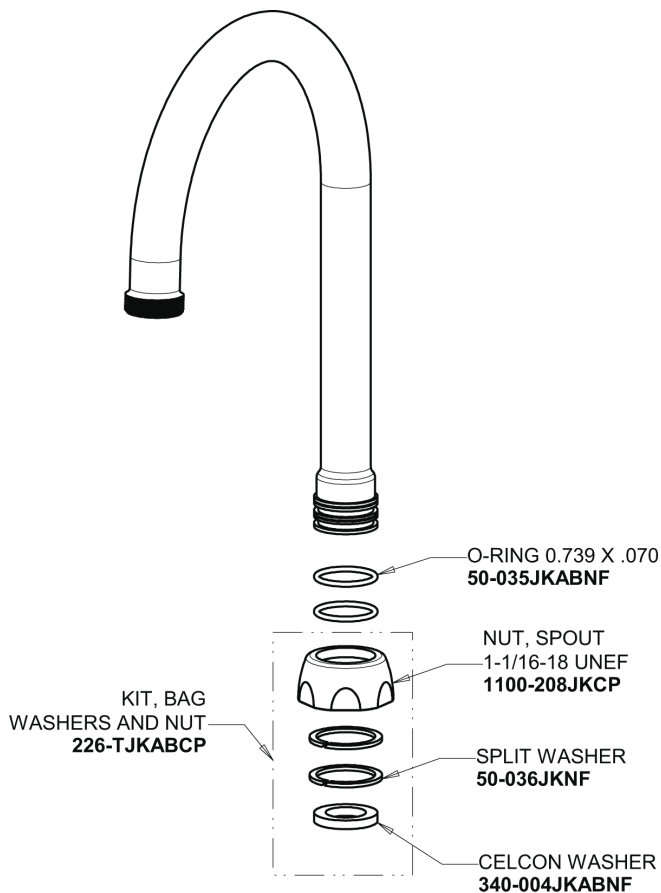

Repair Parts

116.104.AB.1

HyTronic Gooseneck Sink Faucet with Dual Beam Infrared Sensor

CHICAGO FAUCETS®

Geberit Group

HyTronic Base for Wall, No Mixer

Base Parts:

For Technical Assistance:

HyTronic Gooseneck Sink Faucet with Dual Beam Infrared Sensor

CHICAGO FAUCETS®

Geberit Group

5-1/4" Rigid / Swing Gooseneck Spout
GN2AH8JKABCP

Electronic Module
242.433.00.1

0.5 GPM (1.9 L/min) Vandal Proof Non-Aerating Spray Outlet
E2805-5JKABCP