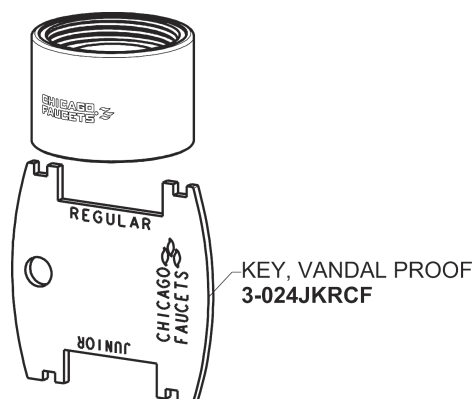

Repair Parts

116.104.AB.1

HyTronic Gooseneck Sink Faucet with Dual Beam Infrared Sensor

CHICAGO FAUCETS®

Geberit Group

HyTronic Base for Wall, No Mixer

Base Parts:

For Technical Assistance:

HyTronic Gooseneck Sink Faucet with Dual Beam Infrared Sensor

CHICAGO FAUCETS®

Geberit Group

5-1/4" Rigid / Swing Gooseneck Spout
GN2AH8JKABCP

Electronic Module
242.433.00.1

0.5 GPM (1.9 L/min) Vandal Proof Non-Aerating Spray Outlet
E2805-5JKABCP