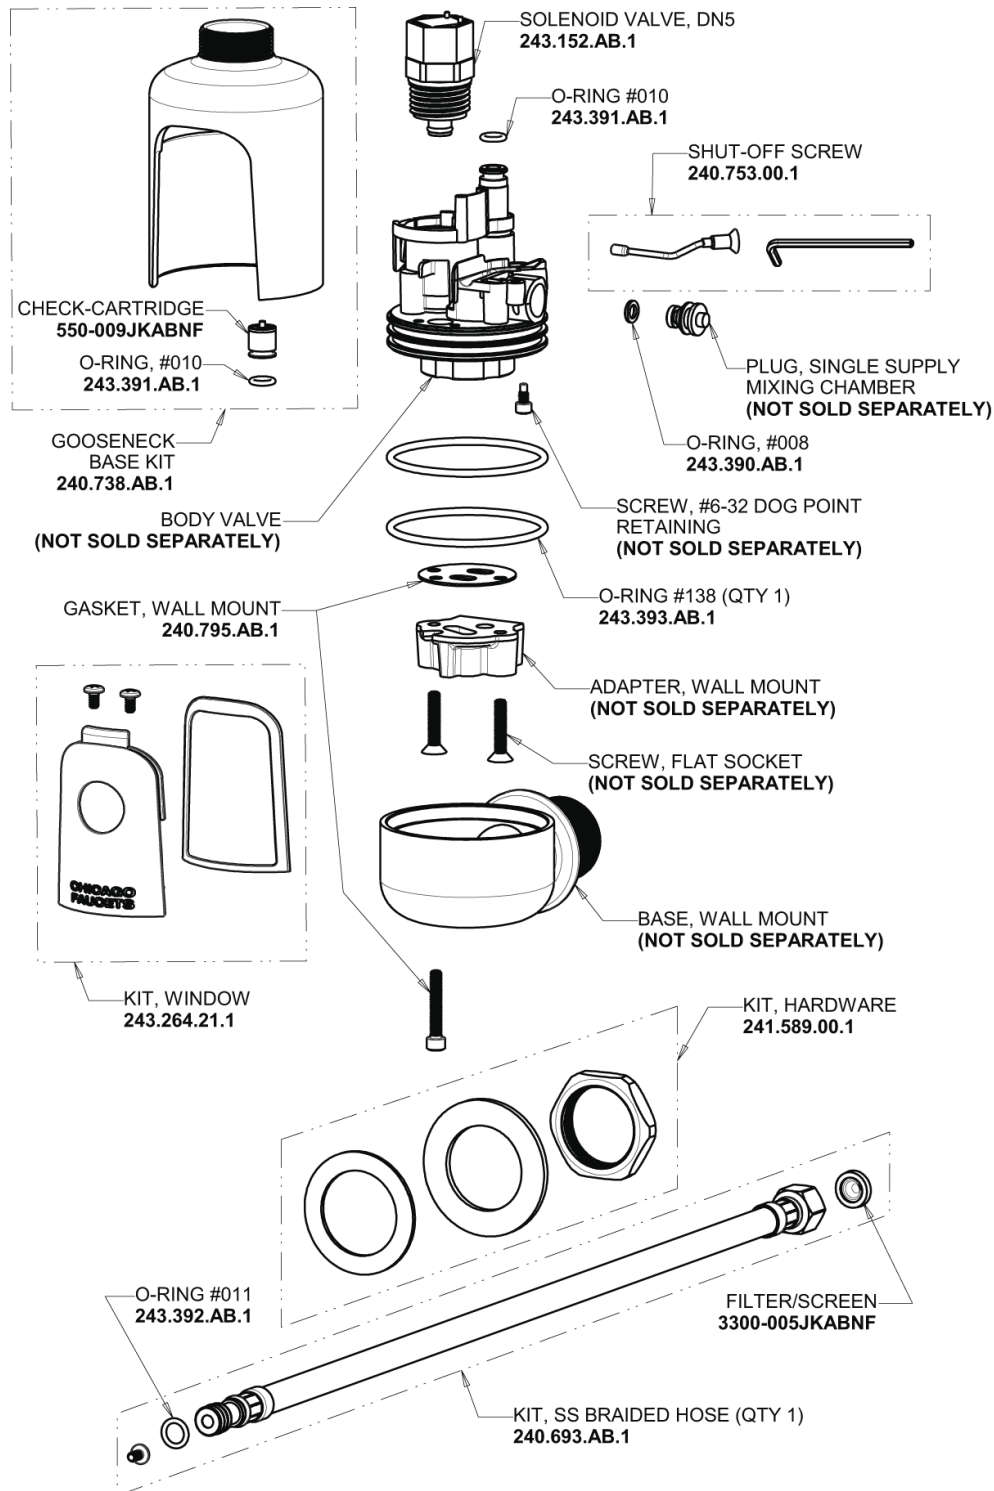

Repair Parts

116.104.AB.1

HyTronic Gooseneck Sink Faucet with Dual Beam Infrared Sensor

CHICAGO FAUCETS®

Geberit Group

HyTronic Base for Wall, No Mixer

Base Parts:

For Technical Assistance:

HyTronic Gooseneck Sink Faucet with Dual Beam Infrared Sensor

CHICAGO FAUCETS®

Geberit Group

5-1/4" Rigid / Swing Gooseneck Spout
GN2AH8JKABCP

Electronic Module
242.433.00.1

0.5 GPM (1.9 L/min) Vandal Proof Non-Aerating Spray Outlet
E2805-5JKABCP