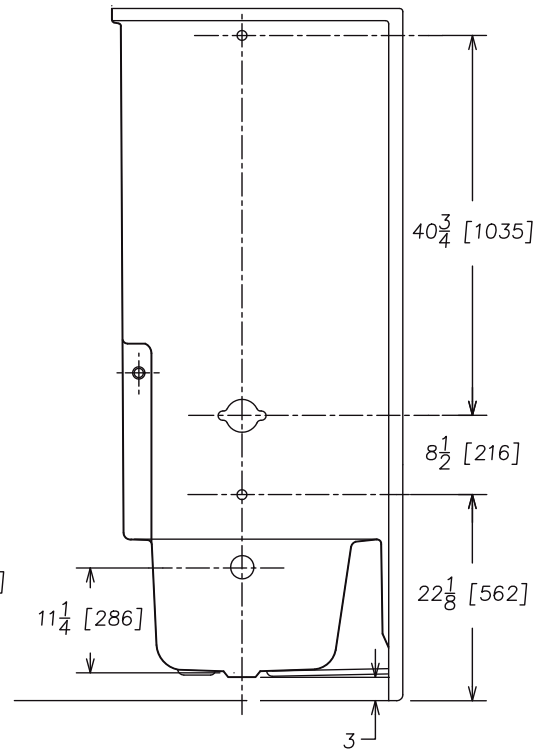

## FEATURES

- **56031R/L Atlantis**

60" x 31" x 75" (nominal outside)

- One piece unit
- Above the floor rough-in
- Integral soap dish
- Toiletry ledge
- Clear acrylic towel bar
- Slip resistant floor

*The unit is made of sanitary grade high gloss polyester gelcoat with reinforced composite matrix.*

## NOTES

- Dimensions: 59 <sup>7</sup>/<sub>8</sub> " x 31 <sup>1</sup>/<sub>4</sub> " x 74 <sup>7</sup>/<sub>8</sub> " with flange  
Shipping Weight: 130 lbs.  
Certifications: ANSI Z124.2; NAHB
- Illustrated installation instructions included.

## 56031 R/L

**IMPORTANT:** Roughing-in dimensions may vary 1/2" and are subject to change or cancellation without prior notice. No responsibility is assumed for use of superseded or voided leaflets.