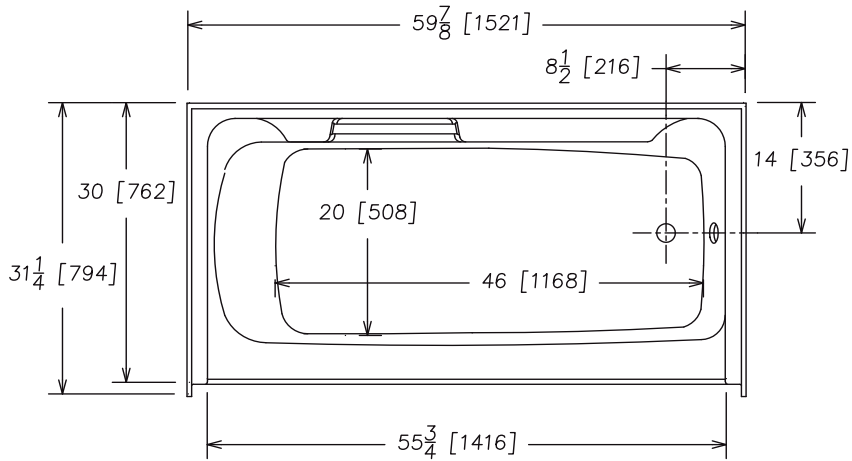

## FEATURES

- **56031R/L Atlantis**

60" x 31" x 75" (nominal outside)

- One piece unit
- Above the floor rough-in
- Integral soap dish
- Toiletry ledge
- Clear acrylic towel bar
- Slip resistant floor

*The unit is made of sanitary grade high gloss polyester gelcoat with reinforced composite matrix.*

## NOTES

- Dimensions: 59 <sup>7</sup>/<sub>8</sub> " x 31 <sup>1</sup>/<sub>4</sub> " x 74 <sup>7</sup>/<sub>8</sub> " with flange  
Shipping Weight: 130 lbs.  
Certifications: ANSI Z124.2; NAHB
- Illustrated installation instructions included.

## 56031 R/L

**IMPORTANT:** Roughing-in dimensions may vary 1/2" and are subject to change or cancellation without prior notice. No responsibility is assumed for use of superseded or voided leaflets.