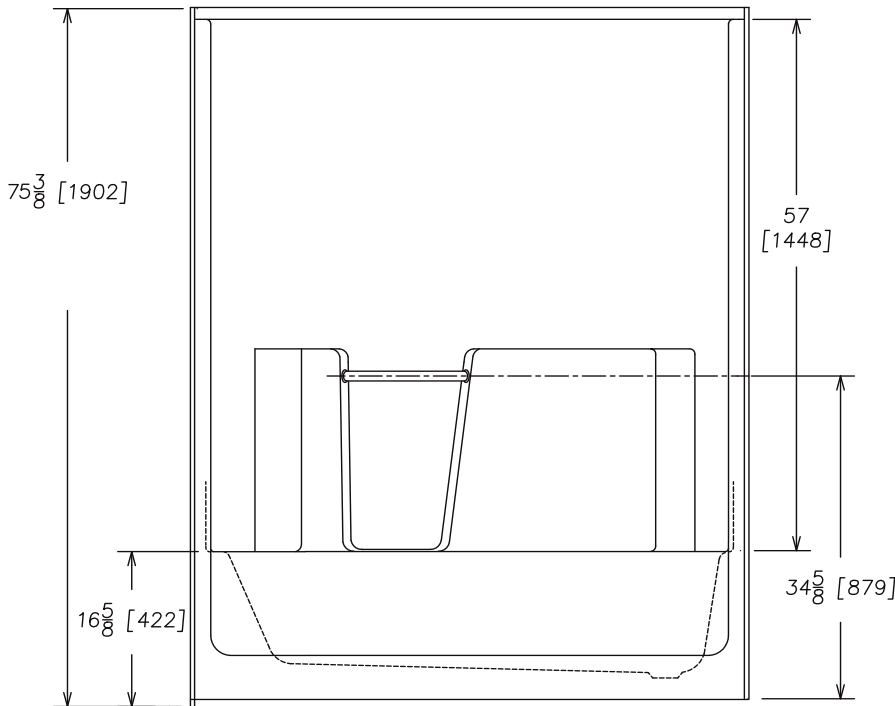

## FEATURES

- **56031R/L Atlantis**

60" x 31" x 75" (nominal outside)

- One piece unit
- Above the floor rough-in
- Integral soap dish
- Toiletry ledge
- Clear acrylic towel bar
- Slip resistant floor

*The unit is made of sanitary grade high gloss polyester gelcoat with reinforced composite matrix.*

## NOTES

- Dimensions: 59 <sup>7</sup>/<sub>8</sub> " x 31 <sup>1</sup>/<sub>4</sub> " x 74 <sup>7</sup>/<sub>8</sub> " with flange  
Shipping Weight: 130 lbs.  
Certifications: ANSI Z124.2; NAHB
- Illustrated installation instructions included.

## 56031 R/L

**IMPORTANT:** Roughing-in dimensions may vary 1/2" and are subject to change or cancellation without prior notice. No responsibility is assumed for use of superseded or voided leaflets.