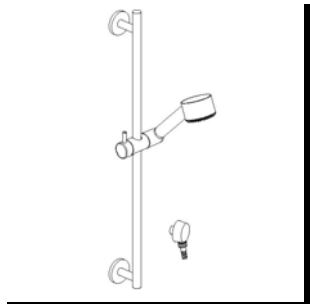

Serie Milano

7812900

Adjustable Slidebar Handshower Set

STANDARDS

- Compliant with ASME A112.18.1-B125.1 requirements
- Certified By CSA international

Finishes	7812900PC	7812900BN
Polished Chrome	X	
Brushed Nickel		X

Features	7812900PC	7812900BN
24" Adjustable Brass Slide Bar	X	X
Hand Shower with Dual Check Valves	X	X
Back Flow Prevention System	X	X
Includes: Hand Shower, Hose, Slide Bar, and Drop Elbow	X	X
60" Hose with Matching Finish	X	X
Self Cleaning Spray Head	X	X
Step By Step Installation Instructions	X	X
Limited Lifetime Warranty	X	X

Project: _____
 Contractor: _____

Serie Brera

9269000

1/2" Thermostatic Valve with Volume Control
Trim only

STANDARDS

- Compliant with ASME A112.18.1-B125.1
- Compliant with ASSE 1016
- Certified by CSA International
- Compliant with ANSI A117.1 (Lever only)

Finishes	9269000PC	9269000BN
Polished Chrome	X	
Brushed Nickel		X

Features	9269000PC	9269000BN
Solid Brass Construction	X	X
1/2" Stacked Thermostatic Valve Featuring Ceramic Discs	X	X
High Flow Valve Supports Multiple Outlets	X	X
Kit Includes Trim and Thermostatic cartridge	X	X
1/2" NPT Inlets	X	X
Progressive Volume Control	X	X
Independent Temperature Control	X	X
Step-By-Step Installation Instructions	X	X
Limited Lifetime Warranty	X	X