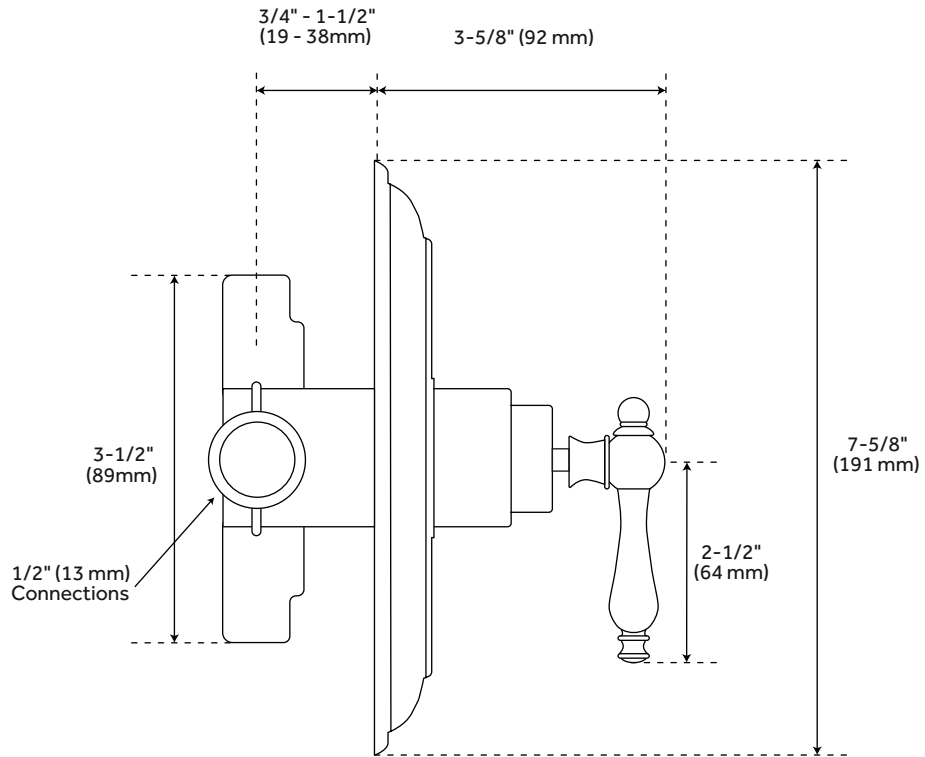

GLENLEY

PRESSURE BALANCE SHOWER SYSTEM WITH DUAL SHOWER HEADS - LEVER HANDLE

SKU: 918460

FEATURES

Material: Brass
Handle Type: Lever
Features: Pressure-Balanced
Assembly Required: Yes
Body Sprays: No
Shower Head Installation Type: Wall & Ceiling
Number of Shower Heads: 2
Shower Head Material: Brass
Shower Arm Included: Yes
Valve Trim Diameter: 7-5/8"
Hand Shower Material: Brass
Diverter Included: Yes
Diverter Outlets: 3

SIGNATURE HARDWARE Lifetime Warranty

See website for detailed warranty information.

CONTENTS

SHOWER VALVE	PAGE 2
DIVERTER	PAGE 3
WALL SHOWER HEAD	PAGE 4
OVERHEAD SHOWER HEAD	PAGE 5

GLENLEY

SHOWER VALVE

SKU: 918460

GLENLEY

DIVERTER

SKU: 918460

GLENLEY

WALL-MOUNT SHOWER HEAD

SKU: 918460

GLENLEY

CEILING-MOUNT SHOWER HEAD