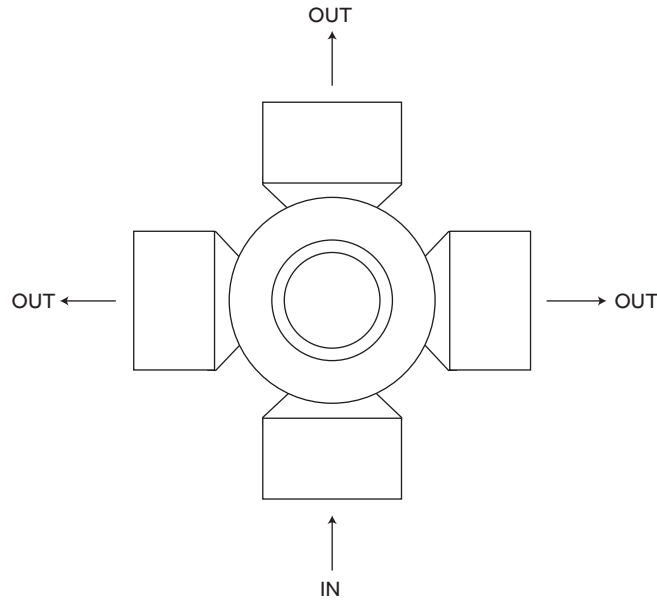

GLENLEY

PRESSURE BALANCE SHOWER SYSTEM WITH DUAL SHOWER HEADS - LEVER HANDLE

SKU: 918460

FEATURES

Material: Brass
Handle Type: Lever
Features: Pressure-Balanced
Assembly Required: Yes
Body Sprays: No
Shower Head Installation Type: Wall & Ceiling
Number of Shower Heads: 2
Shower Head Material: Brass
Shower Arm Included: Yes
Valve Trim Diameter: 7-5/8"
Hand Shower Material: Brass
Diverter Included: Yes
Diverter Outlets: 3

SIGNATURE HARDWARE Lifetime Warranty

See website for detailed warranty information.

CONTENTS

SHOWER VALVE	PAGE 2
DIVERTER	PAGE 3
WALL SHOWER HEAD	PAGE 4
OVERHEAD SHOWER HEAD	PAGE 5

GLENLEY

SHOWER VALVE

SKU: 918460

GLENLEY

DIVERTER

SKU: 918460

GLENLEY

WALL-MOUNT SHOWER HEAD

SKU: 918460

GLENLEY

CEILING-MOUNT SHOWER HEAD