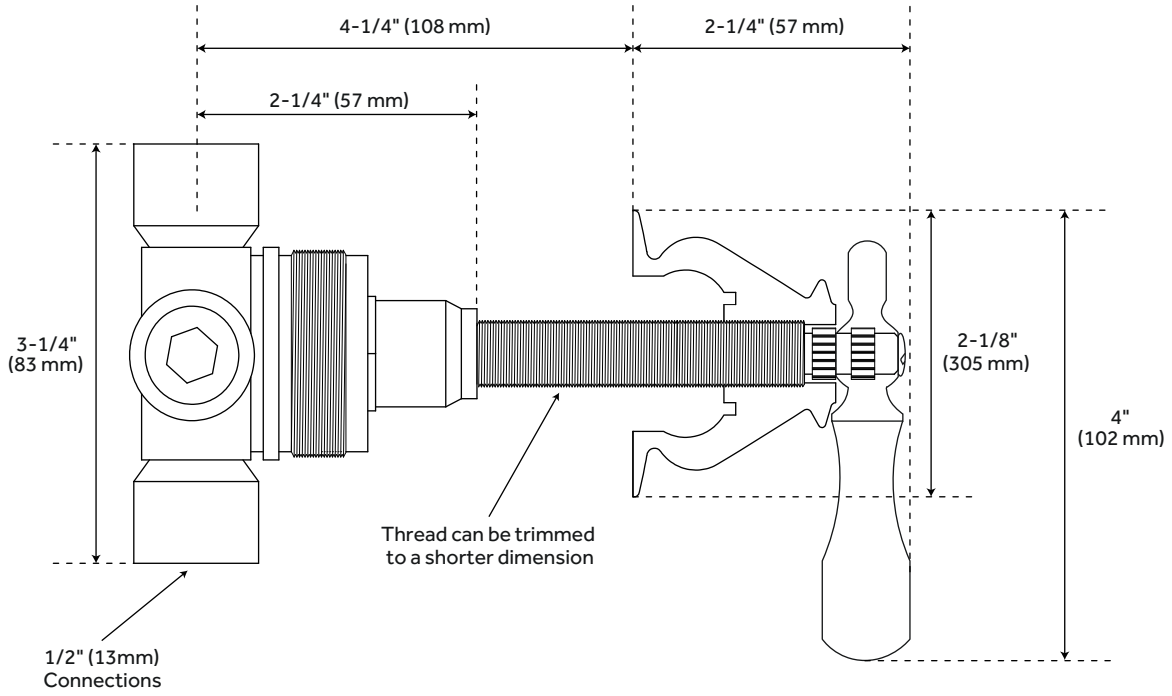

GLENLEY

PRESSURE BALANCE SHOWER SYSTEM WITH DUAL SHOWER HEADS - LEVER HANDLE

SKU: 918460

FEATURES

Material: Brass
Handle Type: Lever
Features: Pressure-Balanced
Assembly Required: Yes
Body Sprays: No
Shower Head Installation Type: Wall & Ceiling
Number of Shower Heads: 2
Shower Head Material: Brass
Shower Arm Included: Yes
Valve Trim Diameter: 7-5/8"
Hand Shower Material: Brass
Diverter Included: Yes
Diverter Outlets: 3

SIGNATURE HARDWARE Lifetime Warranty

See website for detailed warranty information.

CONTENTS

SHOWER VALVE	PAGE 2
DIVERTER	PAGE 3
WALL SHOWER HEAD	PAGE 4
OVERHEAD SHOWER HEAD	PAGE 5

GLENLEY

SHOWER VALVE

SKU: 918460

GLENLEY

DIVERTER

SKU: 918460

GLENLEY

WALL-MOUNT SHOWER HEAD

SKU: 918460

GLENLEY

CEILING-MOUNT SHOWER HEAD