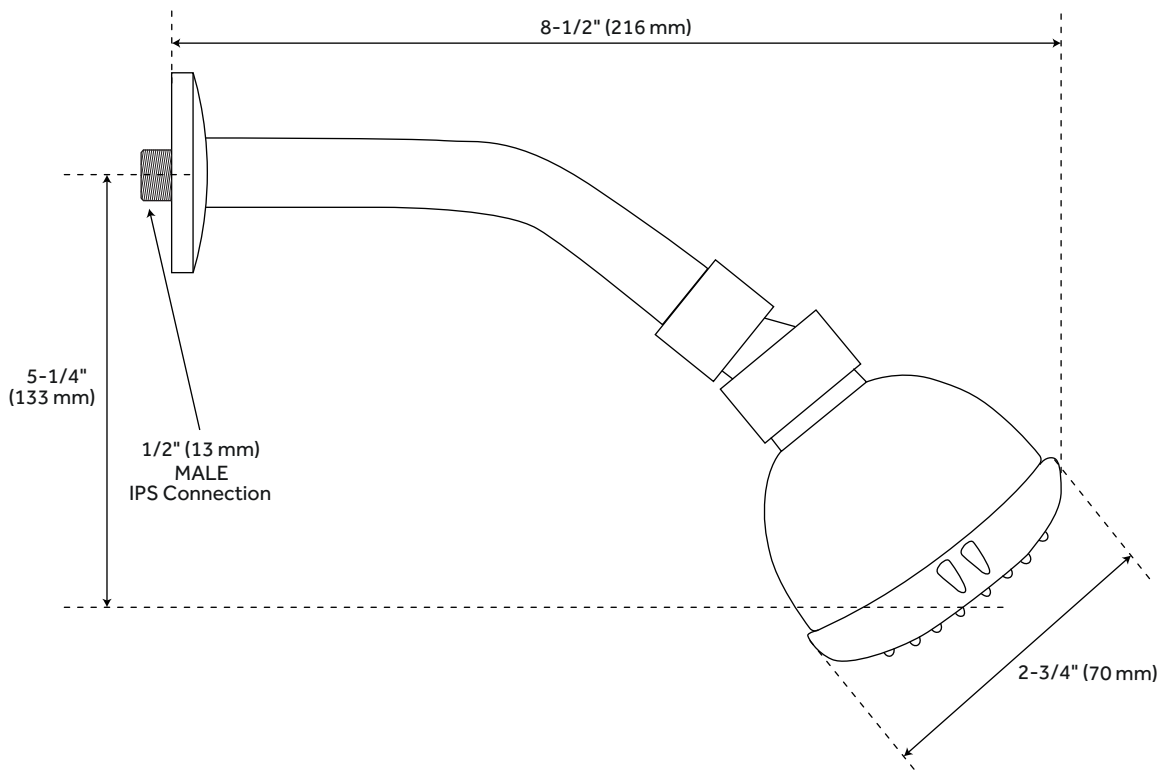

GLENLEY

PRESSURE BALANCE SHOWER SYSTEM WITH DUAL SHOWER HEADS - LEVER HANDLE

SKU: 918460

FEATURES

Material: Brass
Handle Type: Lever
Features: Pressure-Balanced
Assembly Required: Yes
Body Sprays: No
Shower Head Installation Type: Wall & Ceiling
Number of Shower Heads: 2
Shower Head Material: Brass
Shower Arm Included: Yes
Valve Trim Diameter: 7-5/8"
Hand Shower Material: Brass
Diverter Included: Yes
Diverter Outlets: 3

SIGNATURE HARDWARE Lifetime Warranty

See website for detailed warranty information.

CONTENTS

SHOWER VALVE	PAGE 2
DIVERTER	PAGE 3
WALL SHOWER HEAD	PAGE 4
OVERHEAD SHOWER HEAD	PAGE 5

GLENLEY

SHOWER VALVE

SKU: 918460

GLENLEY

DIVERTER

SKU: 918460

GLENLEY

WALL-MOUNT SHOWER HEAD

SKU: 918460

GLENLEY

CEILING-MOUNT SHOWER HEAD