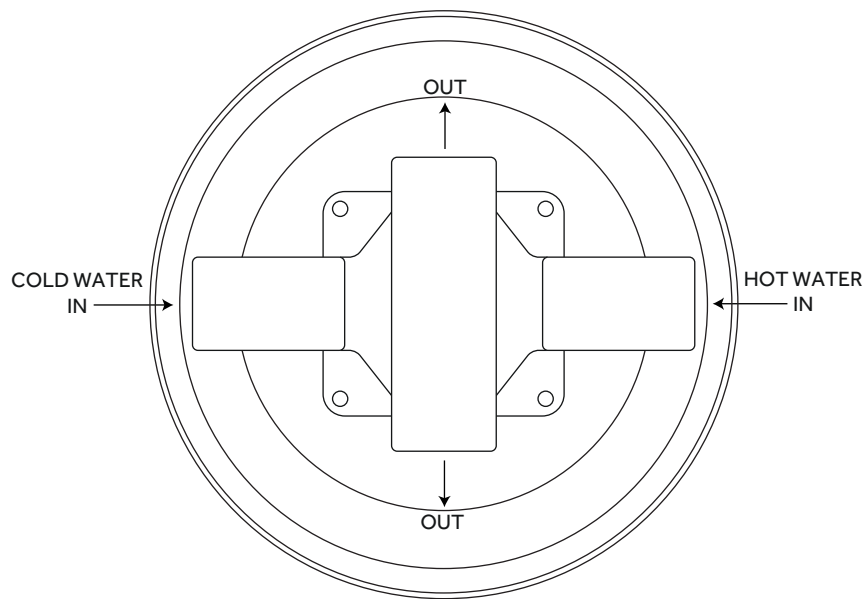

GLENLEY

PRESSURE BALANCE SHOWER SYSTEM WITH DUAL SHOWER HEADS - LEVER HANDLE

SKU: 918460

FEATURES

Material: Brass
Handle Type: Lever
Features: Pressure-Balanced
Assembly Required: Yes
Body Sprays: No
Shower Head Installation Type: Wall & Ceiling
Number of Shower Heads: 2
Shower Head Material: Brass
Shower Arm Included: Yes
Valve Trim Diameter: 7-5/8"
Hand Shower Material: Brass
Diverter Included: Yes
Diverter Outlets: 3

SIGNATURE HARDWARE Lifetime Warranty

See website for detailed warranty information.

CONTENTS

SHOWER VALVE	PAGE 2
DIVERTER	PAGE 3
WALL SHOWER HEAD	PAGE 4
OVERHEAD SHOWER HEAD	PAGE 5

GLENLEY

SHOWER VALVE

SKU: 918460

GLENLEY

DIVERTER

SKU: 918460

GLENLEY

WALL-MOUNT SHOWER HEAD

SKU: 918460

GLENLEY

CEILING-MOUNT SHOWER HEAD