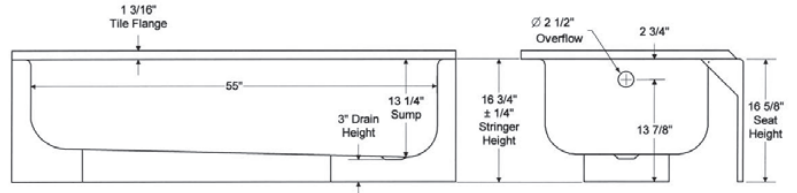

Warranty and Codes

These products come complete with installation, operating, care and maintenance instructions. All PROFLO fixtures carry a 1- year limited warranty. These products meet or exceed ASME/ANSI A12.19.4M.