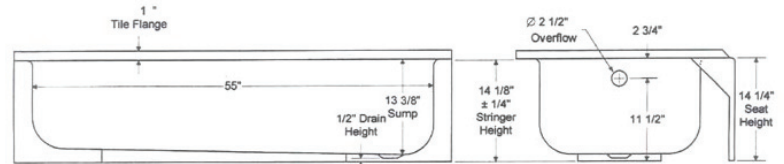

PFB16R, PFB16L,
PFB16RSP, PFB16LSP
Above floor rough-in