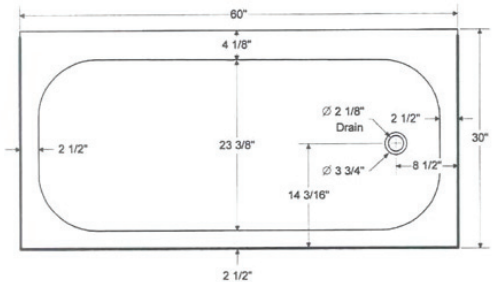

PFB14R, PFB14L,
PFB14LP, PFB14RP
Standard rough-in