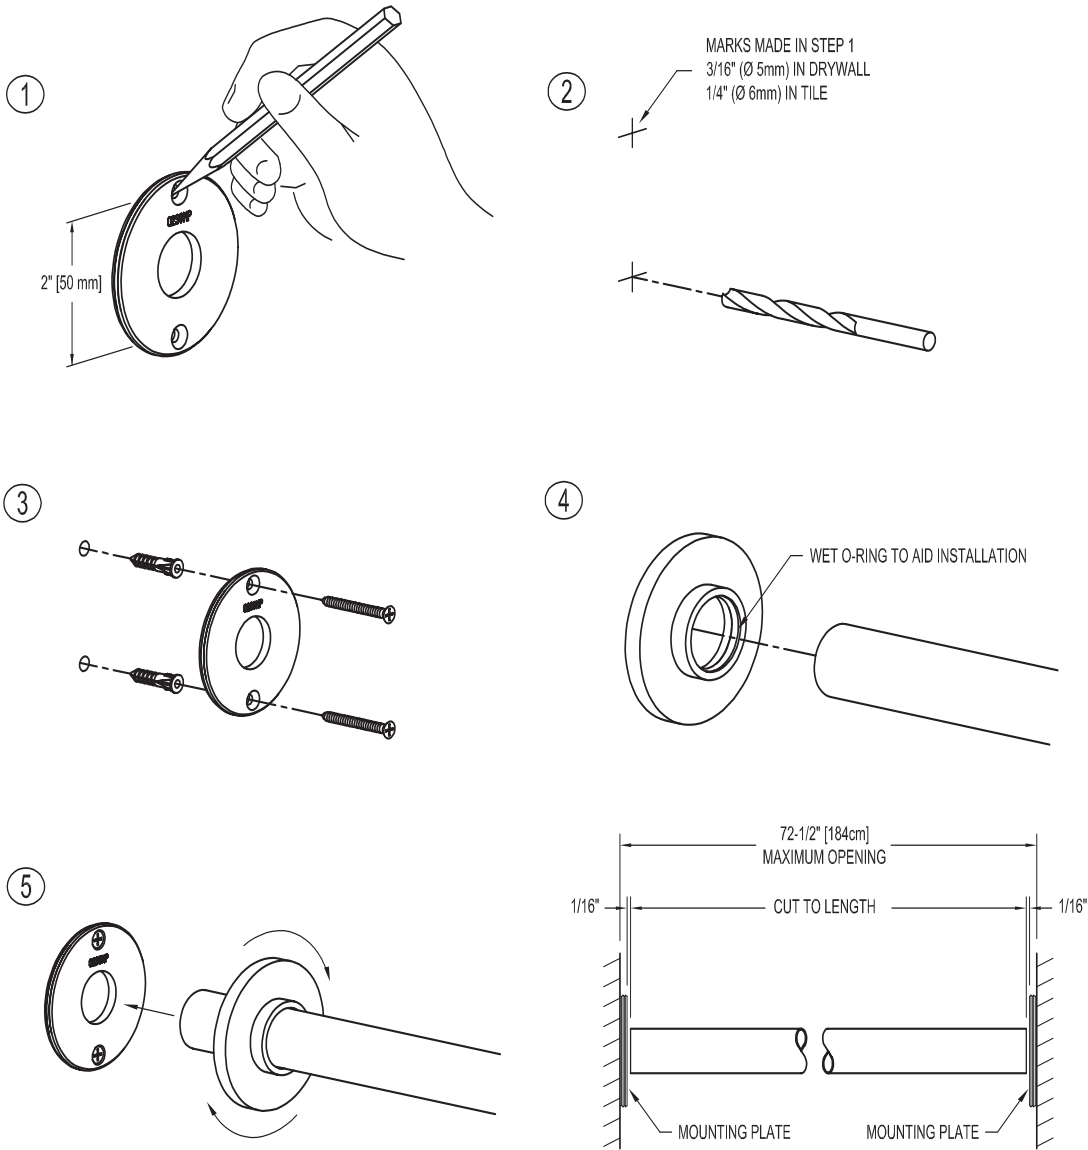

KUBIC

4639B

SHOWER ROD

INSTALLATION INSTRUCTIONS

CARE OF FINE BRASS

*To clean, use warm water only.
 NEVER use abrasives or detergents.*

GINGER
Luxury For Your Lifestyle™

2001 CARNEGIE AVE. SANTA ANA, CA 92705