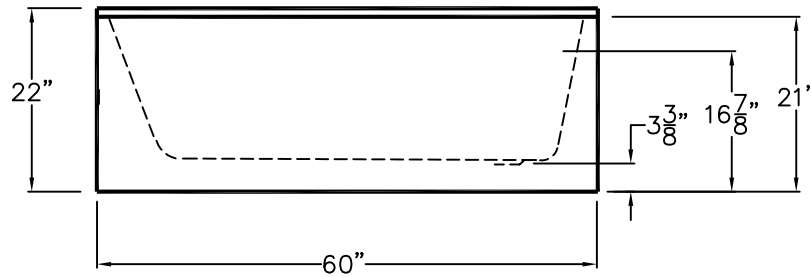

Luxury Gelcoat Series

SUBMITTAL DATA

TOP VIEW

FRONT VIEW

G GT36 TO. GELCOAT RECESS GARDEN STYLE BATHUB
 WITH OVAL SHAPED WATER WELL AND INTEGRAL APRON SKIRT.
 BATHTUB HOLDS 55 US GALLONS MAXIMUM.

HANDED BY THE DRAIN LEFT OR RIGHT.

DUE TO THE NATURE OF THE MATERIALS
 DIMENSIONS MAY VARY ± 1/2"

Job Name:	HAMILTON	
Model No.: G GT 36 Gelcoat Bathtub.	Drawing#: G GT 36 TO	
Approved by:	Date Approved:	Date: 1-26-01 Revised: 10-2-09
Rep.:	Wholesaler:	Quote No.: