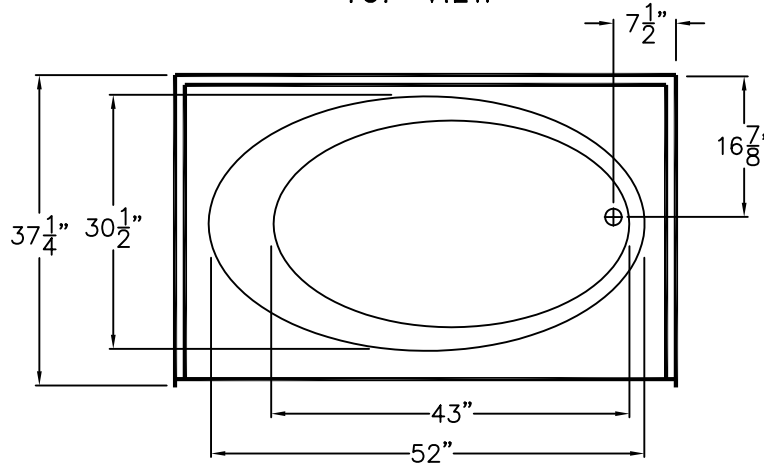

Luxury Gelcoat Series

SUBMITTAL DATA

TOP VIEW

FRONT VIEW

G GT36 TO. GELCOAT RECESS GARDEN STYLE BATHUB
 WITH OVAL SHAPED WATER WELL AND INTEGRAL APRON SKIRT.
 BATHTUB HOLDS 55 US GALLONS MAXIMUM.

HANDED BY THE DRAIN LEFT OR RIGHT.

DUE TO THE NATURE OF THE MATERIALS
 DIMENSIONS MAY VARY ± 1/2"

Job Name:	HAMILTON	
Model No.: G GT 36 Gelcoat Bathtub.	Drawing#: G GT 36 TO	
Approved by:	Date Approved:	Date: 1-26-01 Revised: 10-2-09
Rep.:	Wholesaler:	Quote No.: