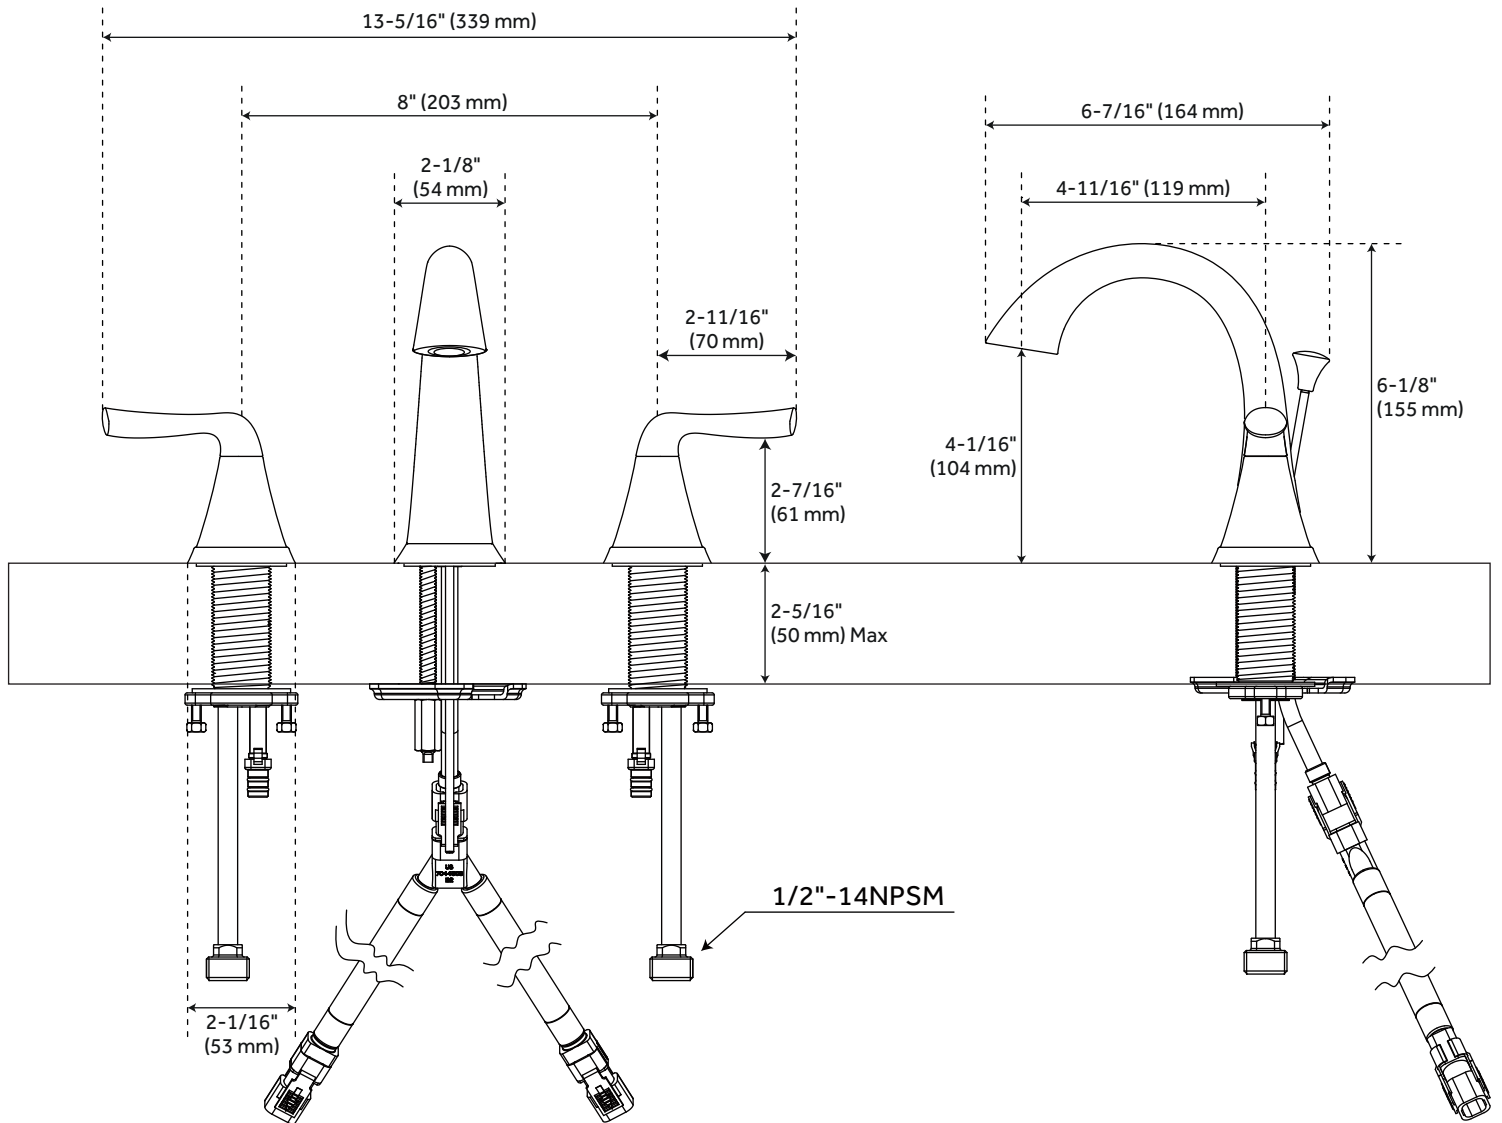

PROVINCETOWN WIDESPREAD BATHROOM FAUCET

SKU: 948596

Code: SHWSCP807, SHWSCP807Z

FEATURES

Installation Type: Widespread
Design: Modern
Length: 13-5/16"
Width: 6-7/16"
Height: 6-1/8"
Faucet Centers: 8"
Overflow Hole: true
Fits Drain Hole Size: 1-1/2"
Drain Included: Yes
Faucet Material: Metal
Handle Type: Lever
Handle Length: 2-11/16"
IPS: 1/2"
Flow Rate: 1.2 gpm (4.5 L/min) @ 60 psi
Kitchen Faucet Holes: 3
Max. Countertop Thickness: 2-5/16"
Height To Spout: 4-1/16"
Spout Reach: 4-11/16"
Handle Height: 2-7/16"
Ceramic Disc Cartridges: Yes
Hot and Cold Indicators: No

PROVINCETOWN WIDESPREAD BATHROOM FAUCET

SKU: 948596

Code: SHWSCP807, SHWSCP807Z

ADDITIONAL FEATURES

- Drain is only compatible with sinks that have an overflow.
- Requires 3-hole installation.
- Metal handles.
- Quick connect hoses.

REVISED 2/16/2023

PROVINCETOWN WIDESPREAD BATHROOM FAUCET

SKU: 948596

SHWSCPR807, SHWSCPR807Z

All dimensions and specifications are nominal and may vary. Use actual products for accuracy in critical situations.

PROVINCETOWN WIDESPREAD BATHROOM FAUCET LIFT-ROD DRAIN

SKU: 948596

SHWSCPR807, SHWSCPR807Z

All dimensions and specifications are nominal and may vary. Use actual products for accuracy in critical situations.