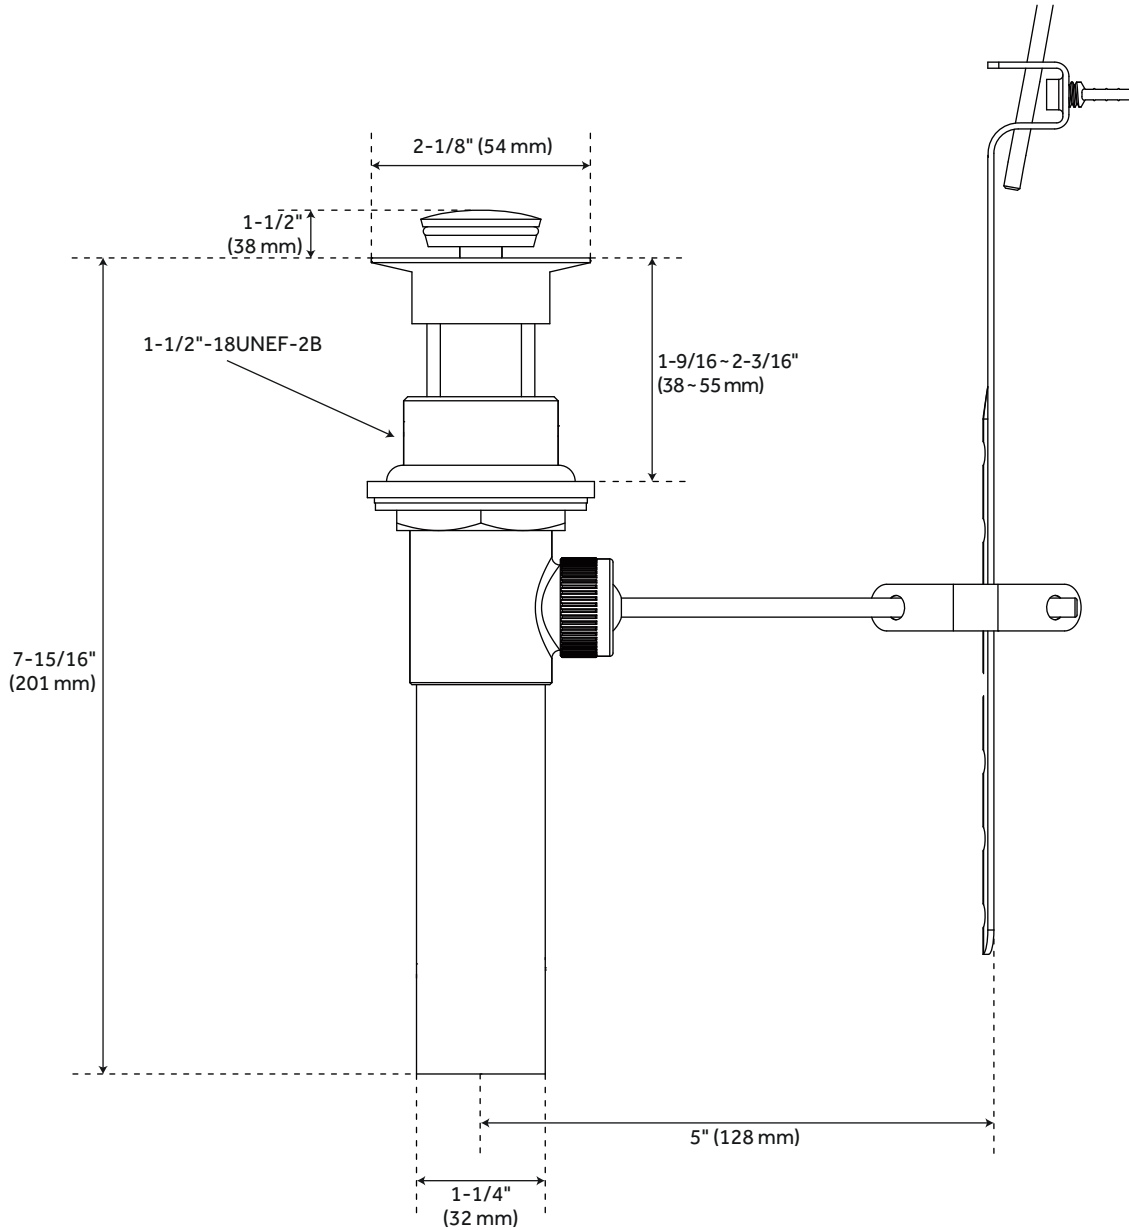

PROVINCETOWN WIDESPREAD BATHROOM FAUCET

SKU: 948596

Code: SHWSCP807, SHWSCP807Z

FEATURES

Installation Type: Widespread
Design: Modern
Length: 13-5/16"
Width: 6-7/16"
Height: 6-1/8"
Faucet Centers: 8"
Overflow Hole: true
Fits Drain Hole Size: 1-1/2"
Drain Included: Yes
Faucet Material: Metal
Handle Type: Lever
Handle Length: 2-11/16"
IPS: 1/2"
Flow Rate: 1.2 gpm (4.5 L/min) @ 60 psi
Kitchen Faucet Holes: 3
Max. Countertop Thickness: 2-5/16"
Height To Spout: 4-1/16"
Spout Reach: 4-11/16"
Handle Height: 2-7/16"
Ceramic Disc Cartridges: Yes
Hot and Cold Indicators: No

PROVINCETOWN WIDESPREAD BATHROOM FAUCET

SKU: 948596

Code: SHWSCP807, SHWSCP807Z

ADDITIONAL FEATURES

- Drain is only compatible with sinks that have an overflow.
- Requires 3-hole installation.
- Metal handles.
- Quick connect hoses.

REVISED 2/16/2023

PROVINCETOWN WIDESPREAD BATHROOM FAUCET

SKU: 948596

SHWSCPR807, SHWSCPR807Z

All dimensions and specifications are nominal and may vary. Use actual products for accuracy in critical situations.

PROVINCETOWN WIDESPREAD BATHROOM FAUCET LIFT-ROD DRAIN

SKU: 948596

SHWSCPR807, SHWSCPR807Z

All dimensions and specifications are nominal and may vary. Use actual products for accuracy in critical situations.