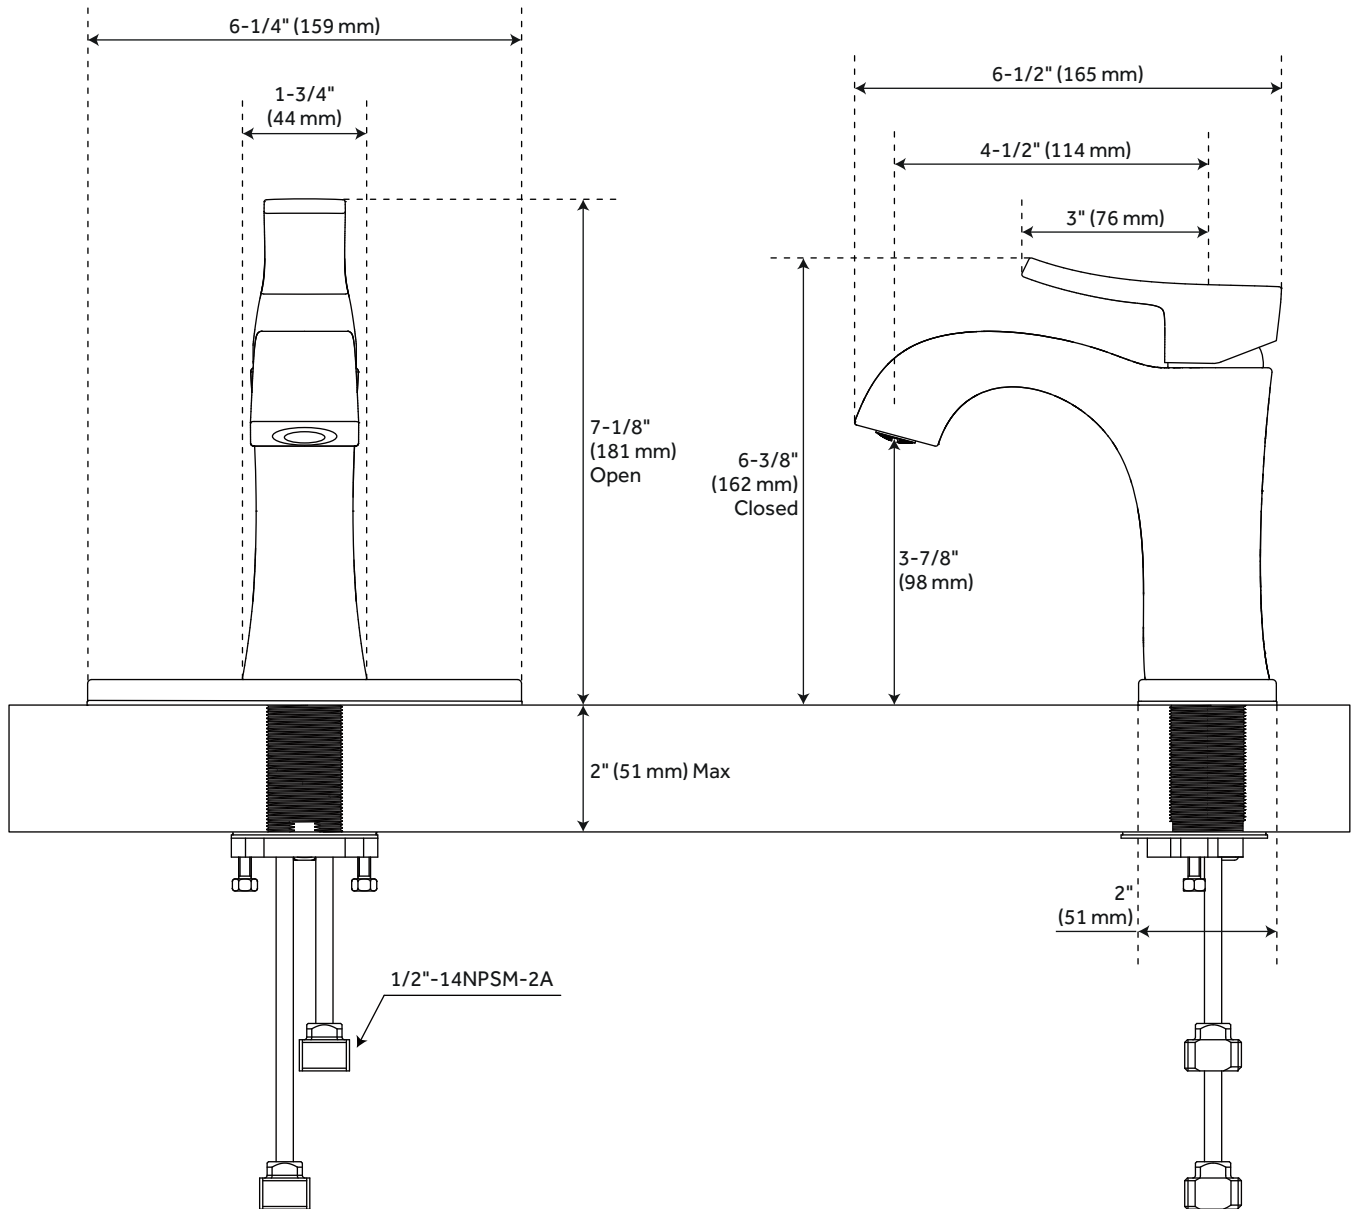

VILAMONTE SINGLE-HOLE BATHROOM FAUCET

SKU: 948583

Code: SHWSCVL107, SHWSCVL107Z

FEATURES

Installation Type: Single-Hole
Design: Modern
Length: 6-1/4"
Width: 6-1/2"
Height: 6-3/8"
Base Plate Length: 6-1/4"
Faucet Centers: Single-Hole
Overflow Hole: Yes
Fits Drain Hole Size: 1-1/2"
Drain Included: Yes
Faucet Material: Brass
Handle Type: Lever
Handle Length: 3"
Base Plate Width: 2"
IPS: 1/2"
Flow Rate: 1.2 gpm (4.5 L/min) @ 60 psi
Max. Countertop Thickness: 2"
Height To Spout: 3-7/8"
Spout Reach: 4-1/2"
Handle Height: 6-1/8"
Ceramic Disc Cartridges: Yes
Hot and Cold Indicators: No

ASME A112.18.1/CSA B125.1

NSF/ANSI/CAN 61-9:Q≤1

REVISED 3/3/2023

VILAMONTE SINGLE-HOLE BATHROOM FAUCET

SKU: 948583

Code: SHWSCVL107, SHWSCVL107Z

ADDITIONAL FEATURES

- Drain is only compatible with sinks that have an overflow.
- Included deck plate converts faucet from a single-hole installation to a 4" centerset spread.

REVISED 3/3/2023

VILAMONTE SINGLE-HOLE BATHROOM FAUCET

SKU: 948583
SHWSCVL100

All dimensions and specifications are nominal and may vary. Use actual products for accuracy in critical situations.

VILAMONTE SINGLE-HOLE BATHROOM FAUCET POP-UP DRAIN

SKU: 948583
SHWSCVL100

All dimensions and specifications are nominal and may vary. Use actual products for accuracy in critical situations.