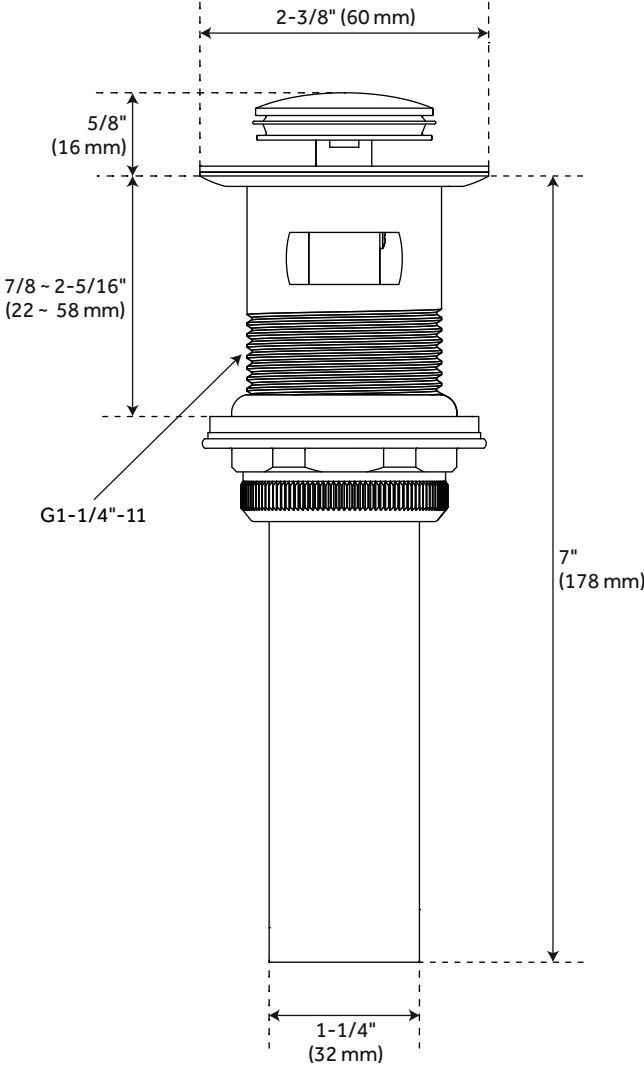

VILAMONTE SINGLE-HOLE BATHROOM FAUCET

SKU: 948583

Code: SHWSCVL107, SHWSCVL107Z

FEATURES

Installation Type: Single-Hole
Design: Modern
Length: 6-1/4"
Width: 6-1/2"
Height: 6-3/8"
Base Plate Length: 6-1/4"
Faucet Centers: Single-Hole
Overflow Hole: Yes
Fits Drain Hole Size: 1-1/2"
Drain Included: Yes
Faucet Material: Brass
Handle Type: Lever
Handle Length: 3"
Base Plate Width: 2"
IPS: 1/2"
Flow Rate: 1.2 gpm (4.5 L/min) @ 60 psi
Max. Countertop Thickness: 2"
Height To Spout: 3-7/8"
Spout Reach: 4-1/2"
Handle Height: 6-1/8"
Ceramic Disc Cartridges: Yes
Hot and Cold Indicators: No

ASME A112.18.1/CSA B125.1

NSF/ANSI/CAN 61-9:Q≤1

REVISED 3/3/2023

VILAMONTE SINGLE-HOLE BATHROOM FAUCET

SKU: 948583

Code: SHWSCVL107, SHWSCVL107Z

ADDITIONAL FEATURES

- Drain is only compatible with sinks that have an overflow.
- Included deck plate converts faucet from a single-hole installation to a 4" centerset spread.

REVISED 3/3/2023

VILAMONTE SINGLE-HOLE BATHROOM FAUCET

SKU: 948583
SHWSCVL100

All dimensions and specifications are nominal and may vary. Use actual products for accuracy in critical situations.

VILAMONTE SINGLE-HOLE BATHROOM FAUCET POP-UP DRAIN

SKU: 948583
SHWSCVL100

All dimensions and specifications are nominal and may vary. Use actual products for accuracy in critical situations.