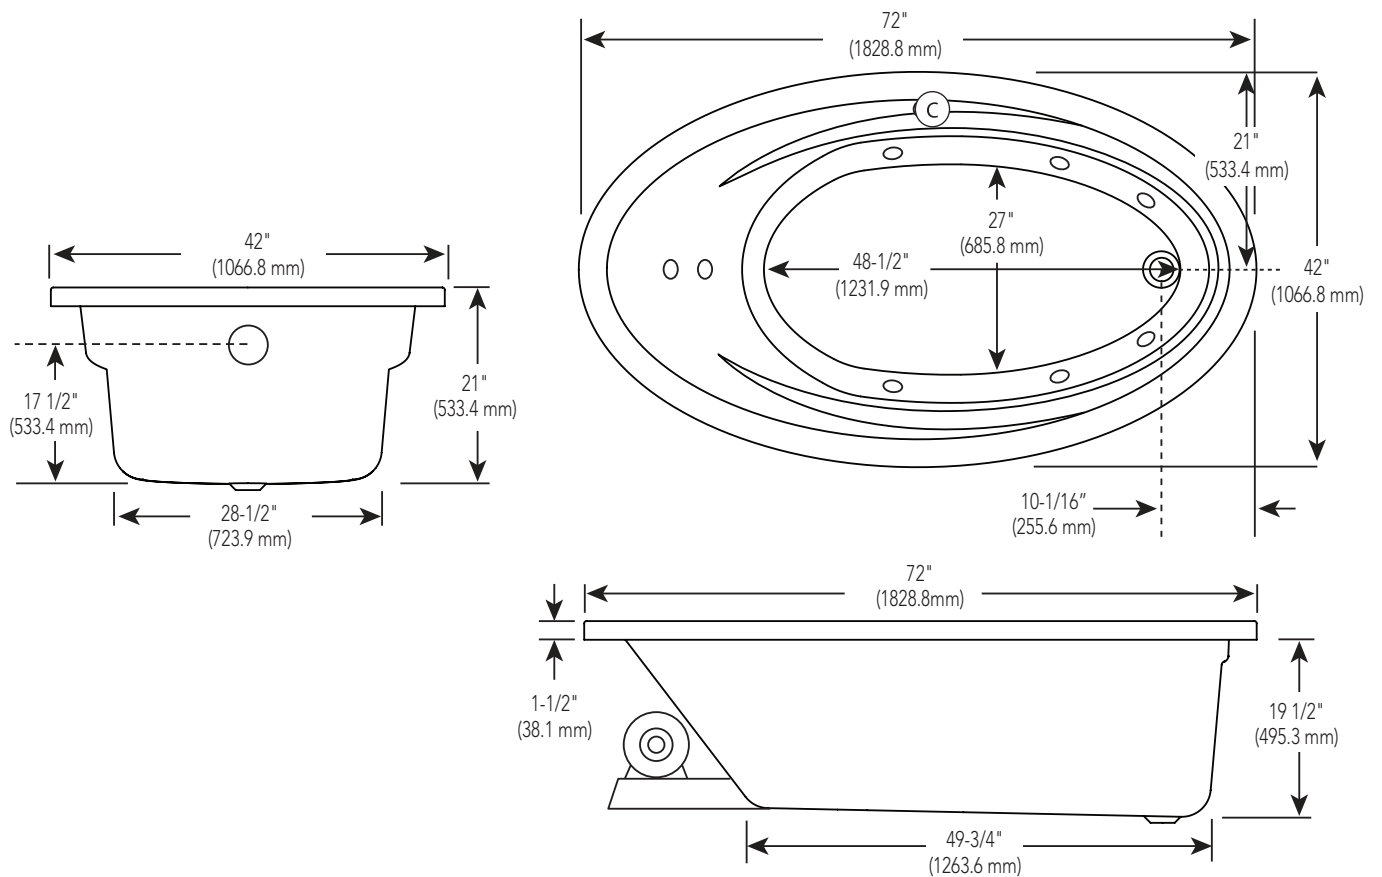

MIRGAT7242VWH (white total massage), MIRGAT7242VBS (biscuit total massage)

MIRGAW7242VWH (white whirlpool), MIRGAW7242VBS (biscuit whirlpool)

- Intuitive electronic control pad
- 8 high-flow directional and volume-adjustable whirlpool jets
- 65 channel-fed air jets (air bath and total massage)
- Powerful 1.75 hp, 10.9 amp whirlpool pump with variable flow device
- 7.5 amp, 600 watt heated blower for air bath system
- 65-gallon operating capacity
- 75-gallon capacity to overflow
- Integral arm rests
- Safety suction
- Pre-leveled base
- Constructed of highest grade acrylic
- 100% factory performance tested with water
- Textured slip-resistant bottom
- Pre-wired for simple plug-in installation
- Requires a single 20-amp GFCI circuit
- End drain position
- Drop-in or undermount applications
- Cutout template available
- 5 year limited warranty
- Meets or exceeds ANSI Z124.1-95, ASME A112, 19.7-M-1995, UL 1795
- UPC/IAPMO listed
- Optional in-line heater available – MIRPRESSHTR (for use with whirlpool and total massage) - Requires a separate 20-amp GFCI circuit
- Recommended accessories

See dimensional drawing on back

©2014 Ferguson Enterprises, Inc. All Rights Reserved 21823 Rev. 0814

Mirabelle®

GALATIA COLLECTION

7242 OVAL

AIR BATH, SOAKER, TOTAL MASSAGE AND WHIRLPOOL TUBS

Product Codes:

MIRGAW7242VWH (white whirlpool), MIRGAW7242VBS (biscuit whirlpool)

Ⓒ Designates control location

Note: All dimensions and specifications are nominal and may vary +/- 1/4". Use actual products for accuracy in critical situations.