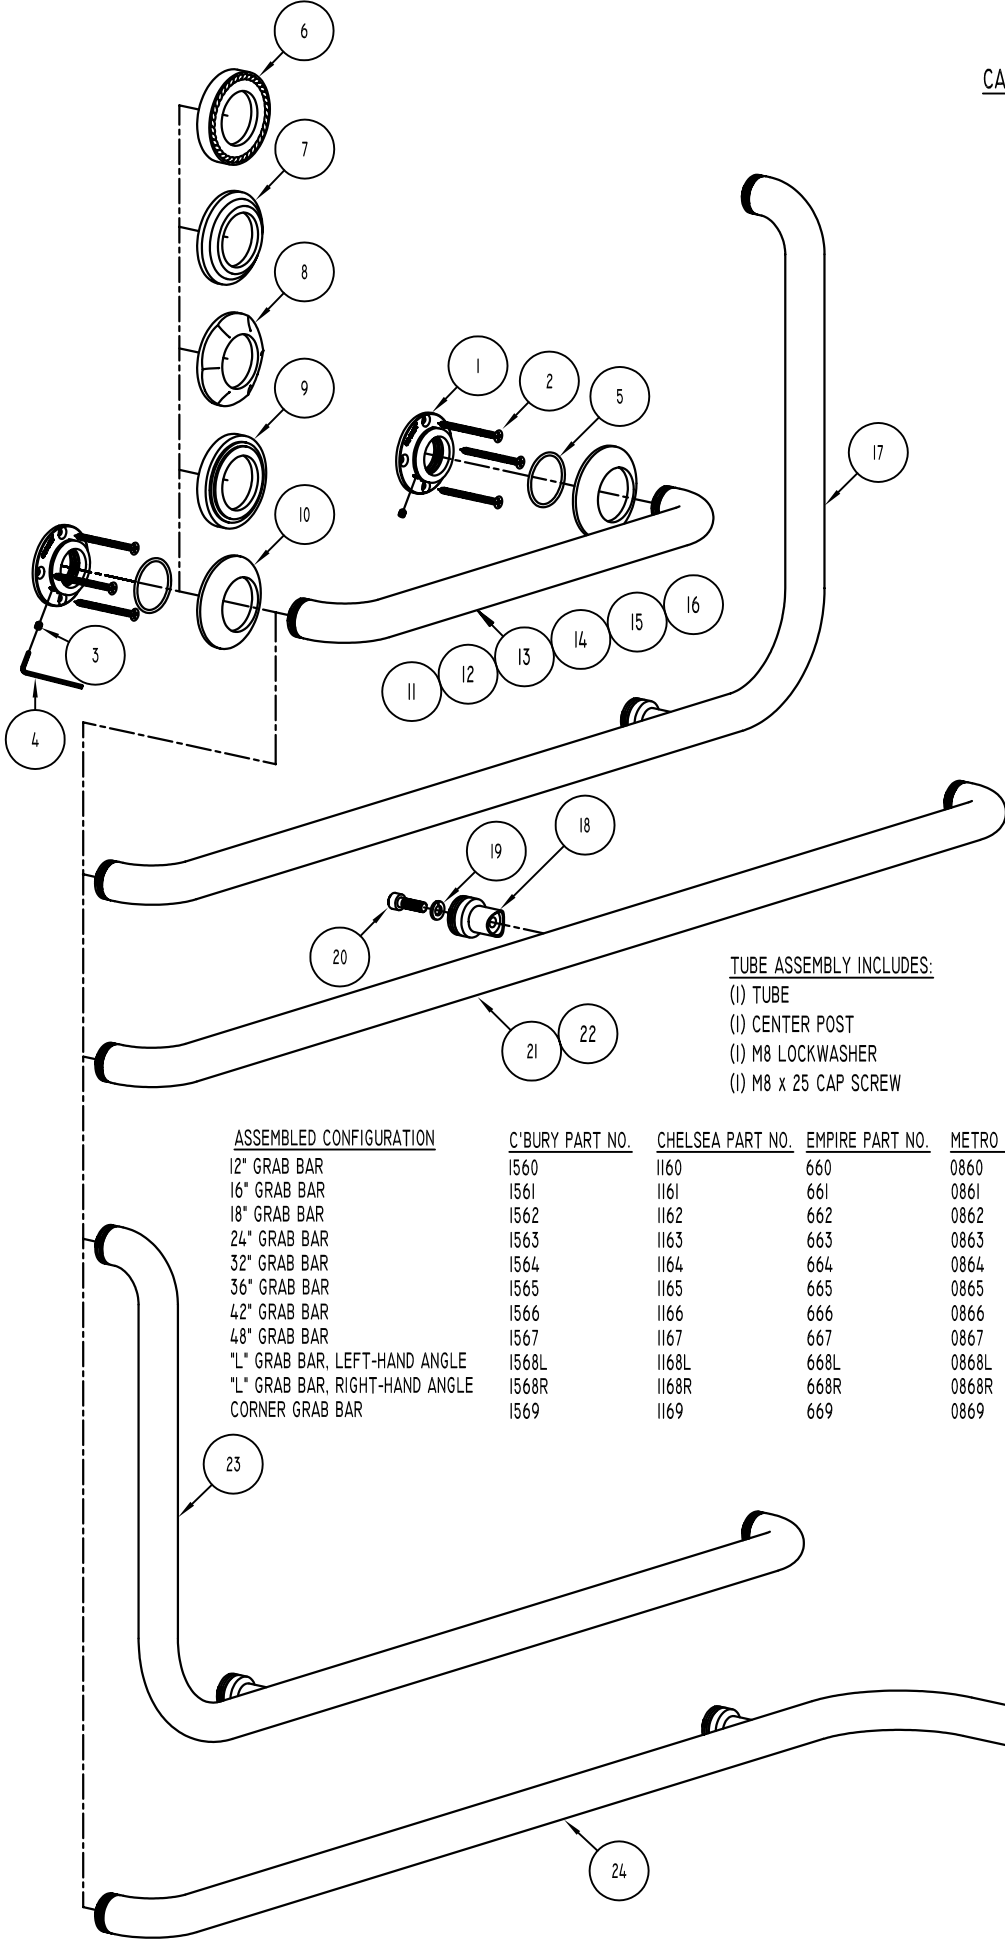

CANTERBURY, CHELSEA, EMPIRE, METRO, SYNCHRO GRAB BARS

PARTS LIST		
ITEM	PART NAME	PART NO.
1	MOUNTING FLANGE	1995 *
2	NO 10 X 2-1/2" TAP SCREW	10-2.5PFS
3	M5 X 5 SET SCREW	SM5-5S
4	2-1/2 MM HEX KEY	M2.5HK
5	O-RING	1995R
6	CANTERBURY DECORATIVE RING	1572 *
7	CHELSEA DECORATIVE RING	1172 *
8	EMPIRE DECORATIVE RING	672 *
9	METRO DECORATIVE RING	0872 *
10	SYNCHRO DECORATIVE RING	1972 *
11	12" TUBE	5080 *
12	16" TUBE	5081 *
13	18" TUBE	5082 *
14	24" TUBE	5083 *
15	32" TUBE	5084 *
16	36" TUBE	5085 *
17	RIGHT HAND "L" TUBE ASS'Y	5088R *
18	CENTER POST	508CP *
19	M8 LOCKWASHER	WM8SKA
20	M8 X 25 CAP SCREW	M8-25KS
21	42" TUBE ASSEMBLY	5086 *
22	48" TUBE ASSEMBLY	5087 *
23	LEFT HAND "L" TUBE ASS'Y	5088L *
24	CORNER TUBE ASSEMBLY	5089 *

TUBE ASSEMBLY INCLUDES:
 (1) TUBE
 (1) CENTER POST
 (1) M8 LOCKWASHER
 (1) M8 X 25 CAP SCREW

* REQUIRES FINISH CODE

CANTERBURY - CHELSEA FINISHES:

- 3 POLISHED BRASS
- 10B OIL-RUBBED BRONZE**
- 14 POLISHED NICKEL
- 15 SATIN NICKEL
- 15A ANTIQUE NICKEL
- 26 POLISHED CHROME
- PVD**

- 3 POLISHED BRASS
- 26 POLISHED CHROME

** NOT AVAILABLE FOR CANTERBURY

ASSEMBLED CONFIGURATION

ASSEMBLED CONFIGURATION	C'BURY PART NO.
12" GRAB BAR	1560
16" GRAB BAR	1561
18" GRAB BAR	1562
24" GRAB BAR	1563
32" GRAB BAR	1564
36" GRAB BAR	1565
42" GRAB BAR	1566
48" GRAB BAR	1567
"L" GRAB BAR, LEFT-HAND ANGLE	1568L
"L" GRAB BAR, RIGHT-HAND ANGLE	1568R
CORNER GRAB BAR	1569

C'BURY PART NO.	CHELSEA PART NO.	EMPIRE PART NO.	METRO PART NO.	SYNCHRO PART NO.
1560	1160	660	0860	1960
1561	1161	661	0861	1961
1562	1162	662	0862	1962
1563	1163	663	0863	1963
1564	1164	664	0864	1964
1565	1165	665	0865	1965
1566	1166	666	0866	1966
1567	1167	667	0867	1967
1568L	1168L	668L	0868L	1968L
1568R	1168R	668R	0868R	1968R
1569	1169	669	0869	1969