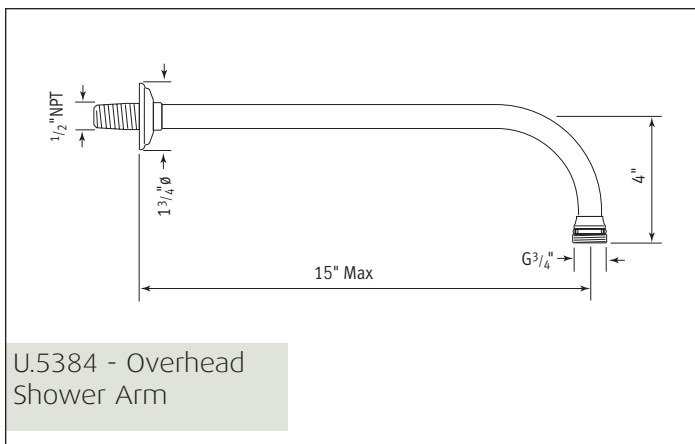

Specification

U.5384 • U.5388

Overhead Shower Arm & Ceiling Outlet

U.5384 - Overhead Shower Arm

U.5388 - Ceiling Outlet

Finishes

- Polished Chrome
- Polished Nickel
- Satin Nickel
- Inca Brass
- Polished Chrome/Inca Brass
- Satin Nickel/Inca Brass
- Polished Nickel/Inca Brass

Packed Weight:

U.5384 0.7Kg / 1 1/2 lbs

U.5388 0.4Kg / 1 lbs

Temp Range:

Min 1°C / 34°F

Max 85°C / 185°F

Recommended working pressure:

Min 1 bar / 15psi

Max 5 bar / 75 psi

Specification

U.5384 • U.5388

Overhead Shower Arm & Ceiling Outlet

Where * Indicated Specify Color.

Parts Breakdown