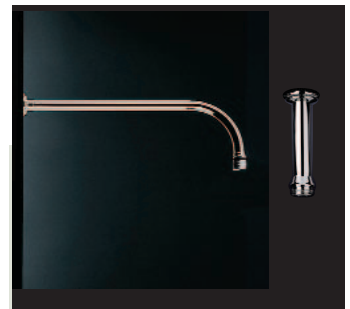

Specification

U.5384 • U.5388

Overhead Shower Arm & Ceiling Outlet

U.5384 - Overhead Shower Arm

U.5388 - Ceiling Outlet

Finishes

- Polished Chrome
- Polished Nickel
- Satin Nickel
- Inca Brass
- Polished Chrome/Inca Brass
- Satin Nickel/Inca Brass
- Polished Nickel/Inca Brass

Max 5 bar / 75 psi

Specification

U.5384 • U.5388

Overhead Shower Arm & Ceiling Outlet

Where * Indicated Specify Color.

Parts Breakdown