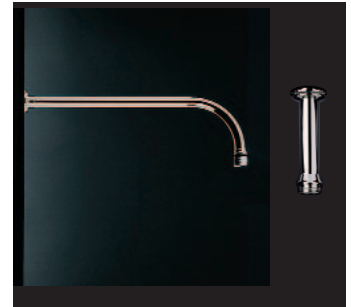

Specification

U.5384 • U.5388

Overhead Shower Arm & Ceiling Outlet

U.5384 - Overhead Shower Arm

U.5388 - Ceiling Outlet

Finishes

- Polished Chrome
- Polished Nickel
- Satin Nickel
- Inca Brass
- Polished Chrome/Inca Brass
- Satin Nickel/Inca Brass
- Polished Nickel/Inca Brass

Max 5 bar / 75 psi

Specification

U.5384 • U.5388

Overhead Shower Arm & Ceiling Outlet

Where * Indicated Specify Color.

Parts Breakdown