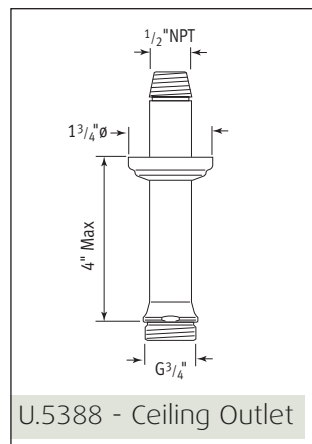

Specification

U.5384 • U.5388

Overhead Shower Arm & Ceiling Outlet

U.5384 - Overhead Shower Arm

U.5388 - Ceiling Outlet

Finishes

- Polished Chrome
- Polished Nickel
- Satin Nickel
- Inca Brass
- Polished Chrome/Inca Brass
- Satin Nickel/Inca Brass
- Polished Nickel/Inca Brass

Packed Weight:

U.5384 0.7Kg / 1 1/2 lbs

U.5388 0.4Kg / 1 lbs

Temp Range:

Min 1°C / 34°F

Max 85°C / 185°F

Recommended working pressure:

Min 1 bar / 15psi

Max 5 bar / 75 psi

Specification

U.5384 • U.5388

Overhead Shower Arm & Ceiling Outlet

Where * Indicated Specify Color.

Parts Breakdown