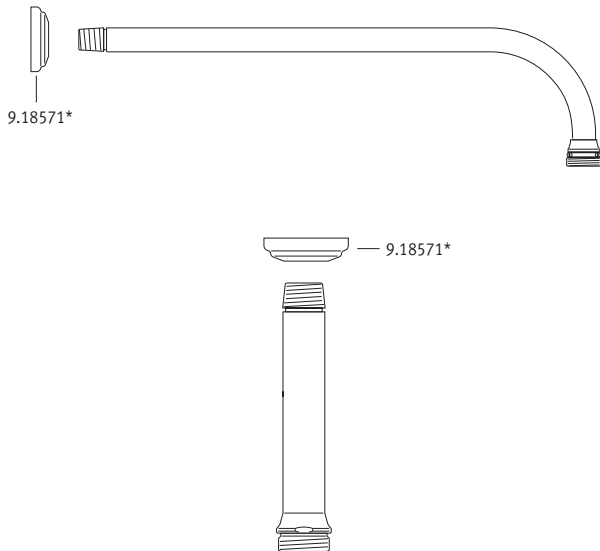

Specification

U.5384 • U.5388

Overhead Shower Arm & Ceiling Outlet

U.5384 - Overhead Shower Arm

U.5388 - Ceiling Outlet

Finishes

- Polished Chrome
- Polished Nickel
- Satin Nickel
- Inca Brass
- Polished Chrome/Inca Brass
- Satin Nickel/Inca Brass
- Polished Nickel/Inca Brass

Max 5 bar / 75 psi

Specification

U.5384 • U.5388

Overhead Shower Arm & Ceiling Outlet

Where * Indicated Specify Color.

Parts Breakdown