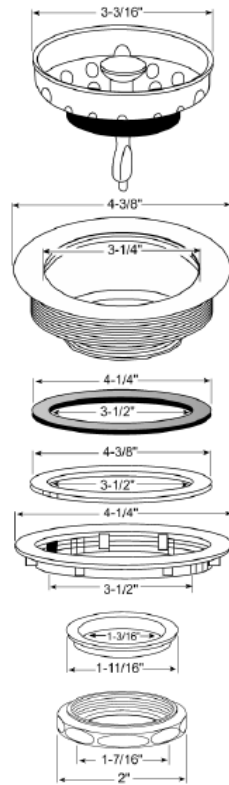

**Dearborn®  
Brass**

4675 W. 160th St.  
Cleveland, Ohio 44135  
Ph: (800) 321-9532  
Fax: (800) 321-9535  
www.dearbornbrass.com

**SUBMITTAL SPECIFICATION**

**L7  
SINK BASKET STRAINER**

**Engineering Specification:** Dearborn Brass L7 Sink Basket Strainer will fit sinks with 3-½” to 4” opening. High quality stainless steel basket and 4-½” flange diameter. Designed for use in residential and commercial sinks.

**Job Reference**

**DESCRIPTION**

- L7 Solid Brass Sink Strainer Assembly
  - BODY: Buffed and polished chrome-plated brass
  - BASKET: Stainless steel, stick post
- Heavy chrome plated, solid brass body
- Durable stainless steel strainer basket
- Extra thick washer and machine cut threads