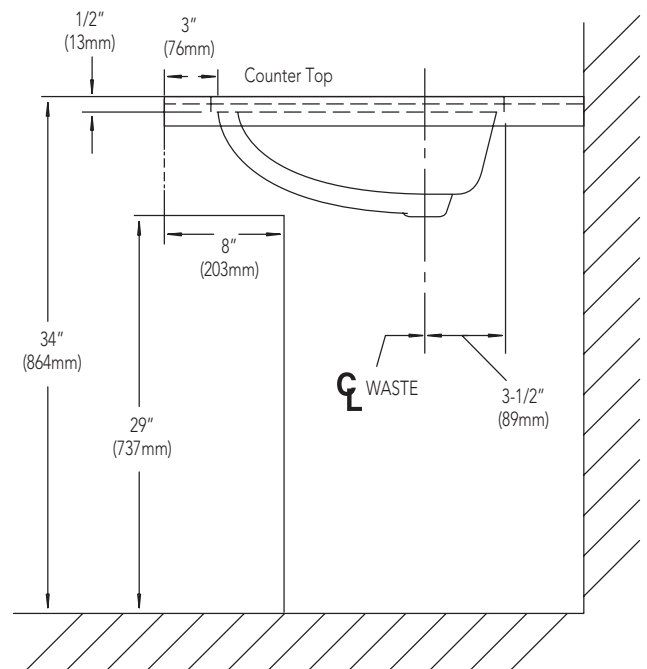

Mirabelle®

UNDERMOUNT LAVATORY

Dimensions: 17" x 14" (interior)

Dimensions: 19-1/2" x 16-3/4" (exterior)

Product Codes:

MIRU1714WH (white)

MIRU1714BS (biscuit)

- Vitreous china with concealed front overflow
- Cutout template included
- Mounting hardware included
- Installation, operating, care and maintenance instructions included
- 1 year limited warranty
- Meets ASME Standard: A112.19.2M
- cUPC/IAPMO listed

Mirabelle®

UNDERMOUNT LAVATORY

Product Codes:

MIRU1714WH (white)

MIRU1714BS (biscuit)

SUGGESTED ROUGH-IN

Note: All dimensions and specifications are nominal and may vary +/- 1/4". Use actual products for accuracy in critical situations.