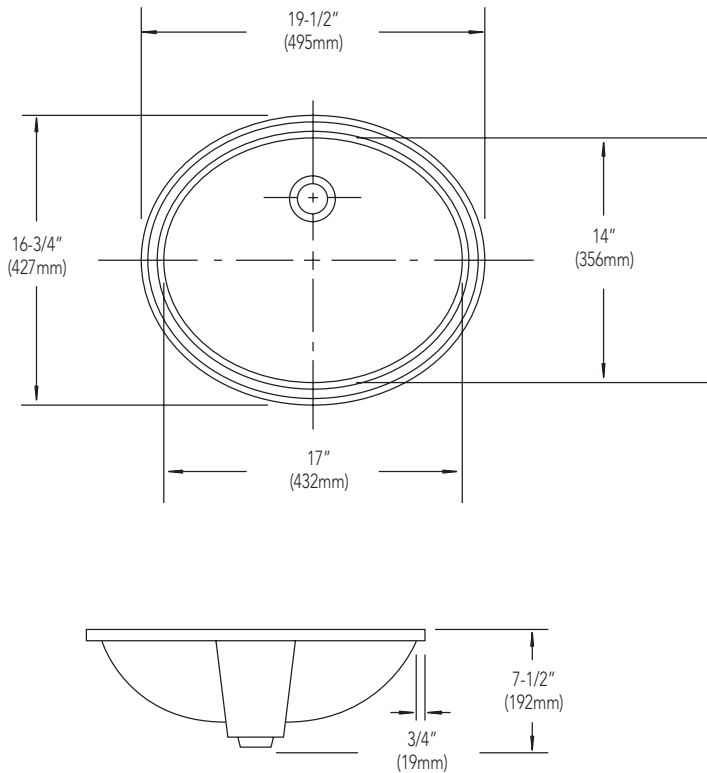

Mirabelle®

UNDERMOUNT LAVATORY

Dimensions: 17" x 14" (interior)

Dimensions: 19-1/2" x 16-3/4" (exterior)

Product Codes:

MIRU1714WH (white)

MIRU1714BS (biscuit)

- Vitreous china with concealed front overflow
- Cutout template included
- Mounting hardware included
- Installation, operating, care and maintenance instructions included
- 1 year limited warranty
- Meets ASME Standard: A112.19.2M
- cUPC/IAPMO listed

Mirabelle®

UNDERMOUNT LAVATORY

Product Codes:

MIRU1714WH (white)

MIRU1714BS (biscuit)

SUGGESTED ROUGH-IN

Note: All dimensions and specifications are nominal and may vary +/- 1/4". Use actual products for accuracy in critical situations.