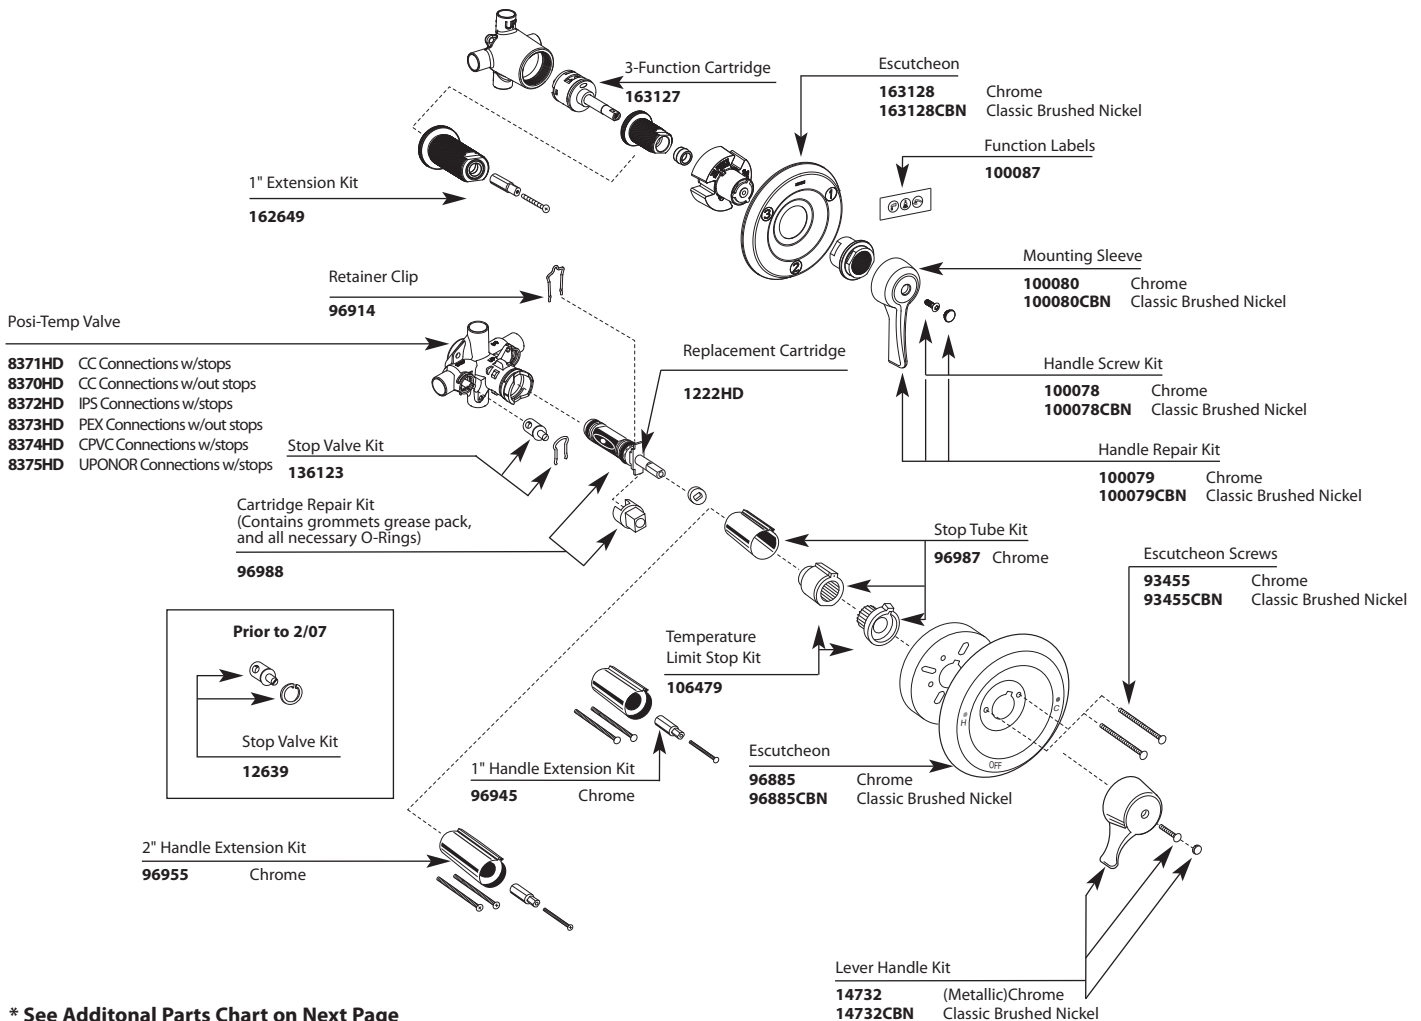

■ Order by Part Number *There is more than 1 version of this model.*
Page down to identify the version you have.

COMMERCIAL TUB/SHOWER SYSTEMS								
MODEL	3-FUNCTION TRANSFER VALVE	HANDSHOWER	TUB SPOUT	SHOWERHEAD	VACUUM BREAKER	DROP ELL	SLIDE BAR	WALL BRACKET
8360 Three-Function Transfer Valve	X							
8370 Posi-Temp® Valve Control								
8375 Posi-Temp® Shower				X				
8389 Posi-Temp® Tub/Shower			X	X				
8341 Posi-Temp® Tub/Shower System	X	X	X		X	X	X	
8342 Posi-Temp® Shower System	X	X		X	X	X	X	
8343 Posi-Temp® Tub/Shower System	X	X	X	X	X	X	X	
8346 Posi-Temp® Hand Shower System		X			X	X	X	
8348 Posi-Temp® Hand Shower System		X			X	X		X
52710 Hand Shower System without Valve		X			X	X	X	
52715 Hand Shower System without Valve		X			X	X	X	
52740EP17 Three-Function Hand Shower System without Valve		X			X	X	X	

Models beginning in T are trim kits and do not include valve(s).

Models ending in CBN are identical to base but have a Classic Brushed Nickel finish.

* See Additional Parts Chart on Next Page

■ Order by Part Number

Sidebar & Clamp

- 101629** Chrome
- 101629CBN** Classic Brushed Nickel

Three-Function Commercial Tub/Shower System

MODEL	Handshower	Tub Filler	Showerhead	Vacuum Breaker	Drop Ell	Slide Bar	Wall Bracket
8360 3 Function Transfer Valve							
8341 Posi-Temp & 3 Function Transfer Valve	x	x		x	x	x	
8342 Posi-Temp & 3 Function Transfer Valve	x		x	x	x	x	
8343 Posi-Temp & 3 Function Transfer Valve	x	x	x	x	x	x	
8348 Posi-Temp	x			x	x		x
8346 Posi-Temp	x			x	x	x	
52710 Less Valves	x			x	x	x	
52710BN Less Valves	x			x	x	x	

■ Order by Part Number

■ Order by Part Number

* **Parts Chart**

Shower Head, Arm, Flange
12894

Vacuum Breaker
52703

Drop ell
A725

Tub Spout
3804

Clamp
100686