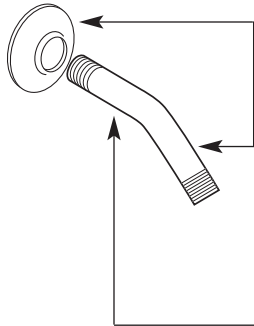

■ Order by Part Number *There is more than 1 version of this model.*
Page down to identify the version you have.

COMMERCIAL TUB/SHOWER SYSTEMS								
MODEL	3-FUNCTION TRANSFER VALVE	HANDSHOWER	TUB SPOUT	SHOWERHEAD	VACUUM BREAKER	DROP ELL	SLIDE BAR	WALL BRACKET
8360 Three-Function Transfer Valve	X							
8370 Posi-Temp® Valve Control								
8375 Posi-Temp® Shower				X				
8389 Posi-Temp® Tub/Shower			X	X				
8341 Posi-Temp® Tub/Shower System	X	X	X		X	X	X	
8342 Posi-Temp® Shower System	X	X		X	X	X	X	
8343 Posi-Temp® Tub/Shower System	X	X	X	X	X	X	X	
8346 Posi-Temp® Hand Shower System		X			X	X	X	
8348 Posi-Temp® Hand Shower System		X			X	X		X
52710 Hand Shower System without Valve		X			X	X	X	
52715 Hand Shower System without Valve		X			X	X	X	
52740EP17 Three-Function Hand Shower System without Valve		X			X	X	X	

Models beginning in T are trim kits and do not include valve(s).

Models ending in CBN are identical to base but have a Classic Brushed Nickel finish.

* See Additional Parts Chart on Next Page

■ Order by Part Number

*There is more than 1 version of this model.
Page down to identify the version you have.*

Shower Head

- 5263** 2.5 gpm, Chrome
- 5263CBN** 2.5 gpm, Classic Brushed Nickel
- 5263EP17** 1.75 gpm, Chrome
- 5263EP17CBN** 1.75 gpm, Classic Brushed Nickel
- 5263EP15** 1.5 gpm, Chrome
- 5263EP15CBN** 1.5 gpm, Classic Brushed Nickel

■ Order by Part Number

■ Order by Part Number

* **Parts Chart**

Shower Head, Arm, Flange
12894

Vacuum Breaker
52703

Drop ell
A725

Tub Spout
3804

Clamp
100686