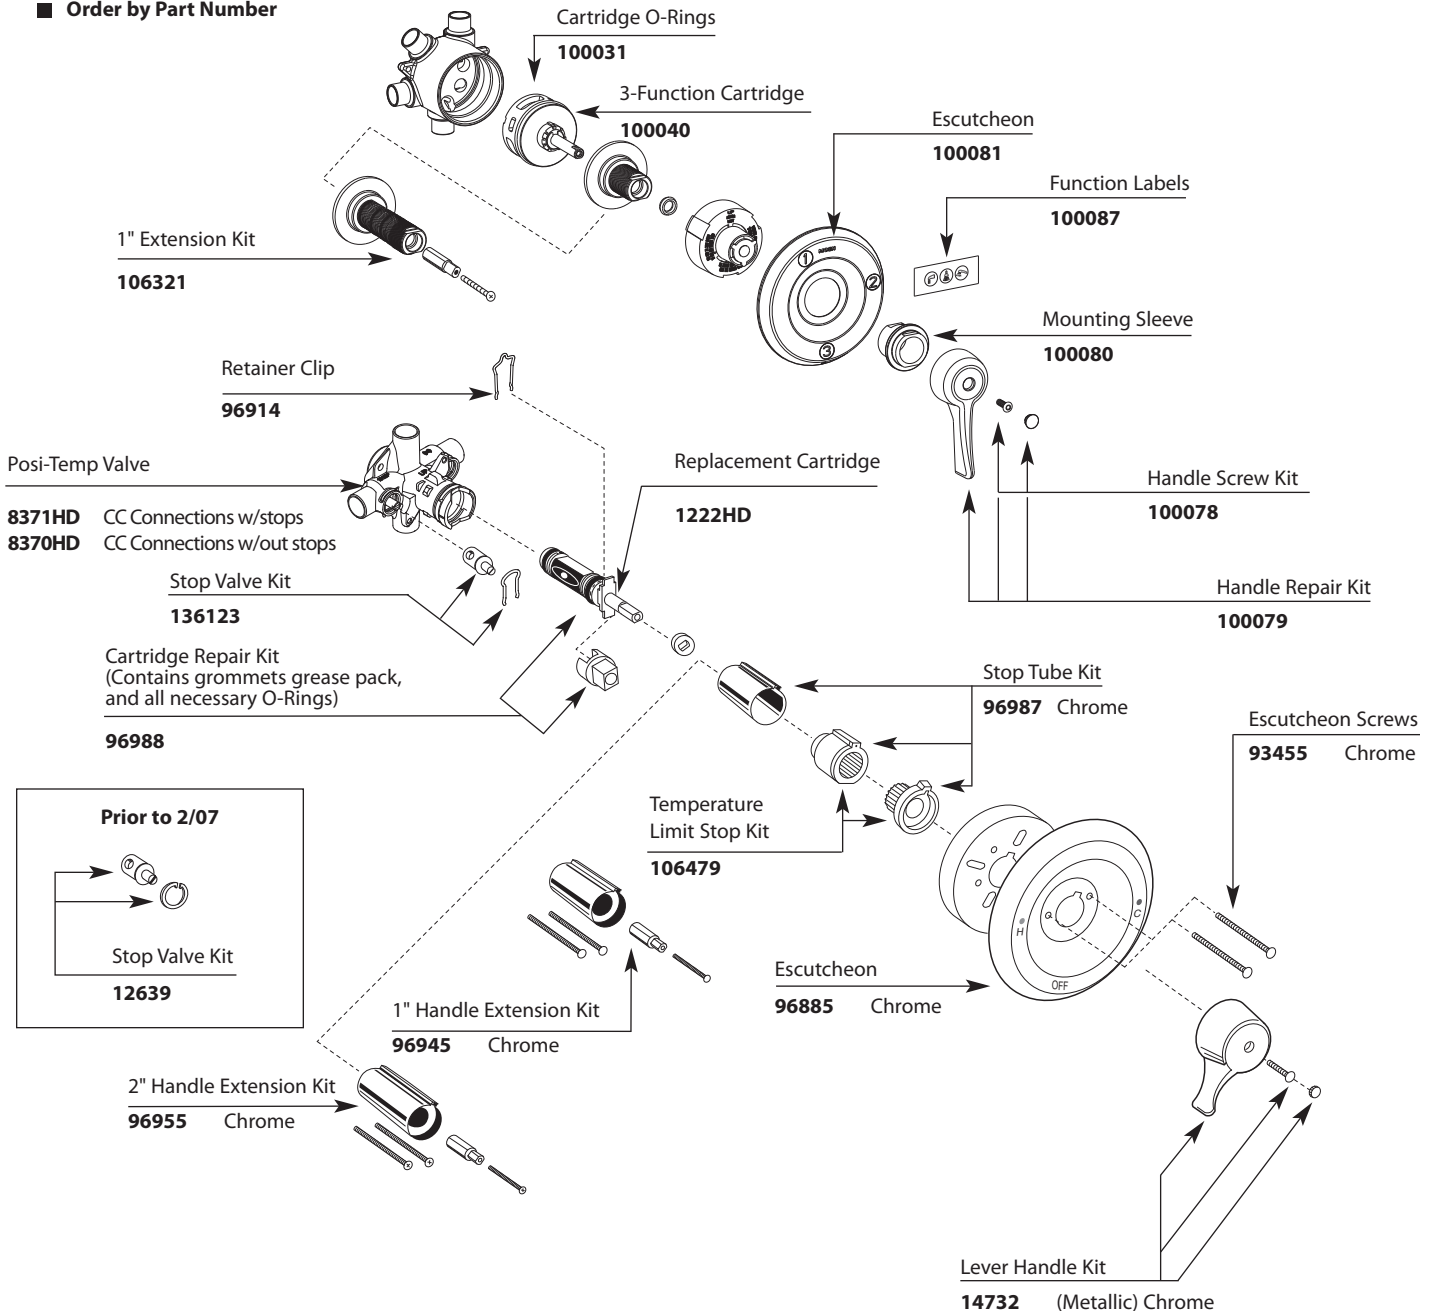

Hand Held Shower Wand

- 3863** Chrome

Tub Spout

- 15856** Chrome
- 15856CBN** Classic Brushed Nickel

Metal Hose

- A726** 69" Metal, Chrome
- A726ST** 69" Metal, Classic Brushed Nickel
- A780** 80" Metal, Chrome
- A723** 59" Plastic

Sidebar & Clamp

- 101629** Chrome
- 101629CBN** Classic Brushed Nickel

Three-Function Commercial Tub/Shower System

MODEL	Handshower	Tub Filler	Showerhead	Vacuum Breaker	Drop Ell	Slide Bar	Wall Bracket
8360 3 Function Transfer Valve							
8341 Posi-Temp & 3 Function Transfer Valve	x	x		x	x	x	
8342 Posi-Temp & 3 Function Transfer Valve	x		x	x	x	x	
8343 Posi-Temp & 3 Function Transfer Valve	x	x	x	x	x	x	
8348 Posi-Temp	x			x	x		x
8346 Posi-Temp	x			x	x	x	
52710 Less Valves	x			x	x	x	
52710BN Less Valves	x			x	x	x	

■ Order by Part Number

■ Order by Part Number

* **Parts Chart**

Shower Head, Arm, Flange
12894

Vacuum Breaker
52703

Drop ell
A725

Tub Spout
3804

Clamp
100686