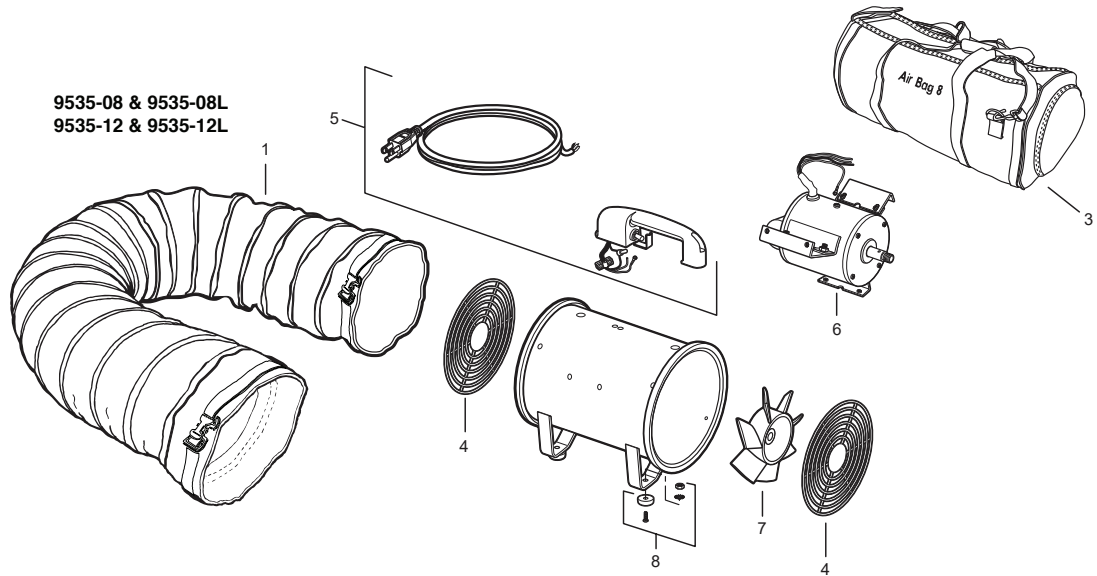

PRODUCT: AIR BAG BLOWERS

**PART NUMBER: 9535-08, 9535-08L (8" AC)
 9535-08DC, 9535-08LDC (8" DC)
 9535-12, 9535-12L (12" AC)
 9535-12DC, 9535-12LDC (12" DC)**

KEY	PART #	DESCRIPTION	KEY	PART #	DESCRIPTION	KEY	PART #	DESCRIPTION
	9535-08	AC Air Bag 8 (15' Ducting)	4	9535-08G	Grill (Air Bag 8)		9534-05	Fan (Air Bag 8DC/LDC)
	9535-08L	AC Air Bag 8 (25' Ducting)		9535-12G	Grill (Air Bag 12)		9509-06	Fan (Air Bag 12DC/LDC)
	9535-08DC	DC Air Bag 8 (15' Ducting)		9534-02	Grill (Air Bag 8DC/LDC)	8	9535-08F	Rubber Feet, Set of 4 (Air Bag 8)
	9535-08LDC	DC Air Bag 8 (25' Ducting)		9509-02	Grill (Air Bag 12DC/LDC)		9535-12F	Rubber Feet, Set of 4 (Air Bag 12)
	9535-12	AC Air Bag 12 (15' Ducting)	5	9535-08H	Handle w/ Cord (Switch and screws included) (Air Bag 8)		9505-06	Rubber Feet, Set of 4 (Air Bag 8DC/LDC & Air Bag 12DC/LDC)
	9535-12L	AC Air Bag 12 (25' Ducting)		9535-12H	Handle w/ Cord (Switch and screws included) (Air Bag 12)	9	9506-11	Fuse, 30 Amp (Air Bag 8DC/LDC & Air Bag 12DC/LDC)
	9535-12DC	DC Air Bag 12 (15' Ducting)		9513-07	Handle (Air Bag 8DC/LDC & Air Bag 12DC/LDC)	10	9534-04	Chassis (Air Bag 8DC/LDC)
	9535-12LDC	DC Air Bag 12 (25' Ducting)		9535-08M	Motor (Air Bag 8)		9509-05	Chassis (Air Bag 12DC/LDC)
1	9535-08D	15' Ducting (Air Bag 8)	6	9535-12M	Motor (Air Bag 12)	11	9506-40	Cord w/ Battery Clamps (Air Bag 8 DC/LDC & Air Bag 12DC/LDC)
	9535-12D	15' Ducting (Air Bag 12)		9506-10	Motor (Air Bag 8DC/LDC & Air Bag 12DC/LDC)	12	9513-09	Motor Clamp (Air Bag 8DC/LDC)
	9535-08DL	25' Ducting (Air Bag 8)		9535-08E	Fan (Air Bag 8)			
	9535-12DL	25' Ducting (Air Bag 12)		9535-12E	Fan (Air Bag 12)			
2	9514-01B	Duct Clamp (Air Bag 8 DC/LDC)	7					
	9535-12CP	Duct Clamp (Air Bag 12 DC/LDC)						
3	9535-08C	Blower Bag (Air Bag 8)						
	9535-12C	Blower Bag (Air Bag 12)						