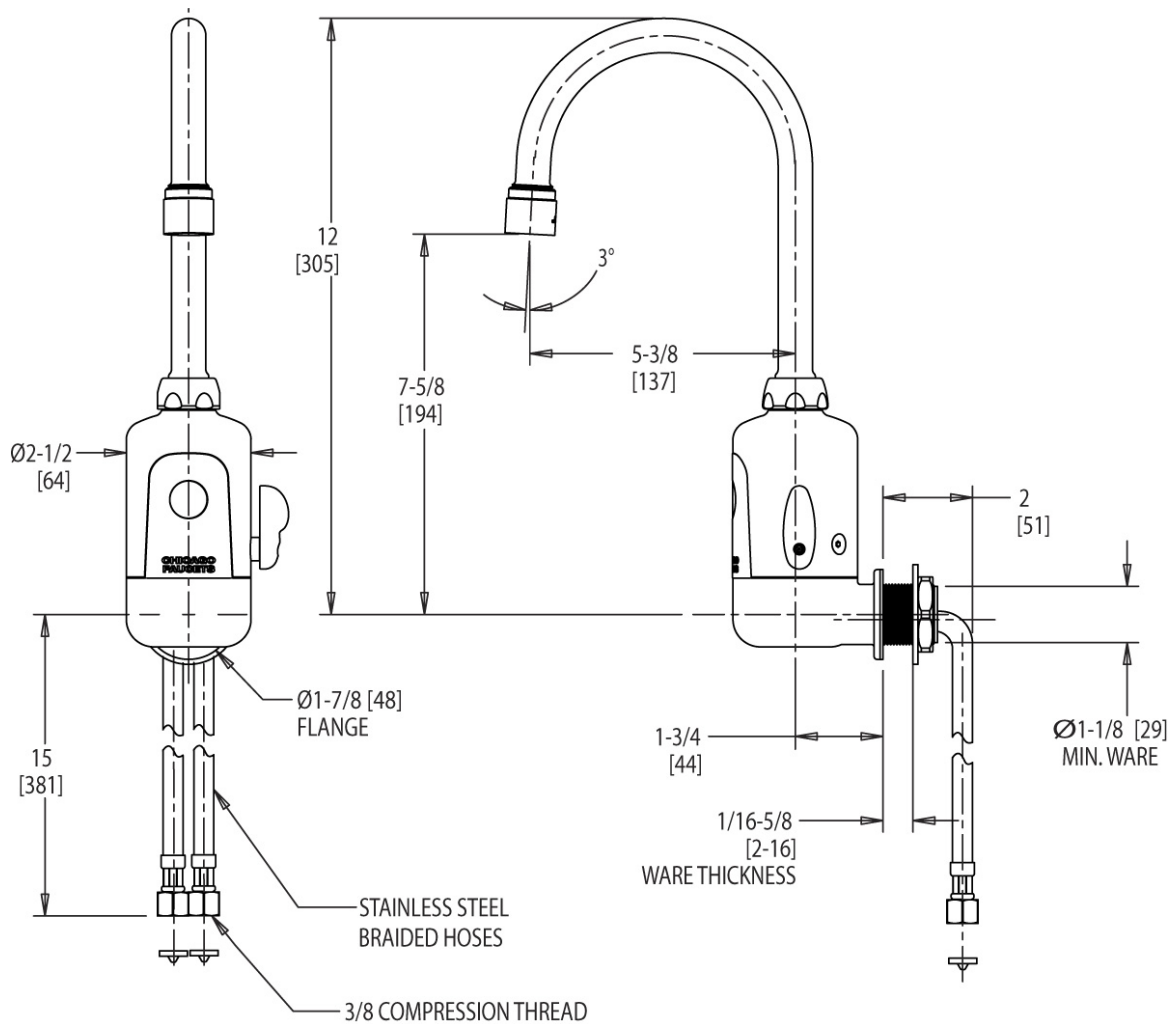

#### ECAST

ECAST products are intended for installation where state laws and local codes mandate lead content levels or in any location where lead content is a concern.

2100 South Clearwater Drive  
Des Plaines, IL  
P: 847/803-5000  
F: 847/803-5454  
Technical: 800/TEC-TRUE  
www.chicagofaucets.com

### Architect/Engineer Specification

Chicago Faucets No. 116.224.AB.1, Wall Mounted Single Hole HyTronic Gooseneck Sink Faucet with Dual Beam Infrared Sensor, Chrome Plated solid brass construction. 5-1/4" Center to Center Rigid / Swing Gooseneck Spout. Includes Optional 2.2 GPM (8.3 L/min) Aerator Insert. 0.5 GPM (1.9 L/min) Vandal Proof Non-Aerating Spray Outlet. Dual Supply for Hot and Cold Water Service. 6 Volt Lithium CRP2 Battery (Included). Stainless Steel Hoses Included. User Adjustable Temperature Control Mixer. Multiple Field Adjustable Modes and Ranges. Compatible with Chicago Faucets Commander™ Handheld Programming Unit. ECAST® construction with less than 0.25% lead content by weighted average. CALGreen Compliant. This product meets ADA ANSI/ICC A117.1 requirements and is tested and certified to industry standards: ASME A112.18.1/CSA B125.1, Certified to NSF/ANSI 61, Section 9 by CSA, California Health and Safety Code 116875 (AB1953-2006), Vermont Bill S.152, NSF/ANSI 372 Low Lead Content, and California Green Building Standards Code (CALGreen).