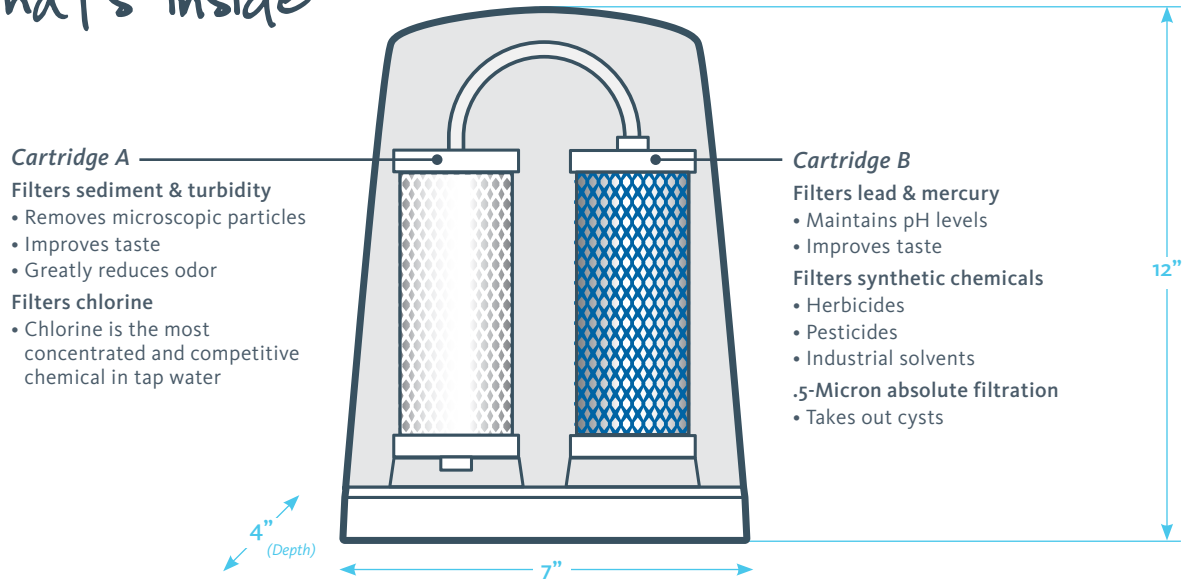

Under Counter Water Filter AQ-4501

What's inside

Pure Satisfaction

All Aquasana products offer a 90-day 100% money back guarantee. (A 1 year warranty is included with this product, which covers defects in materials and workmanship.) If for any reason you are not satisfied with your purchase, simply call us, or the dealer you purchased from, for a full refund upon return.

This filter system is designed and tested for use with genuine Aquasana parts including replacement filters and all hardware. Use of parts from other manufacturers may result in loss of contaminant reduction performance, system damage or failure. Use of parts from other manufacturers will also void your warranty. Contact your Ferguson dealer for all replacement parts.

Specifications

Model: AQ-4501
Replacement filters: AQ-4035
Rated service flow: .4 gpm
Max working pressure: 20-80 psi
Max operating temperature: 40-90° F
Max capacity: 500 gal