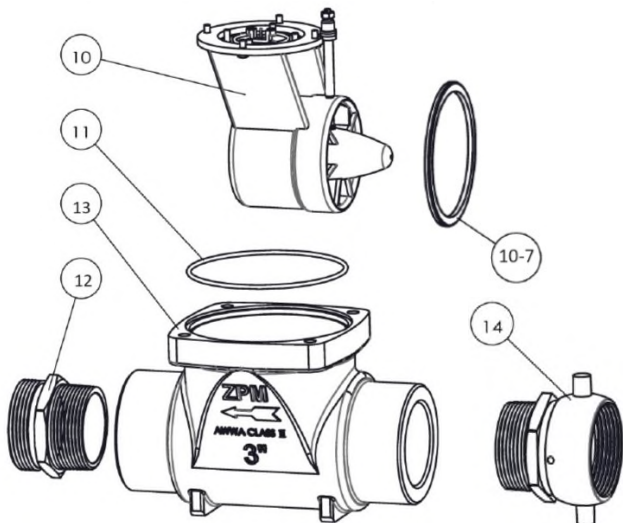

11	ZFHZCVRPLORING	FHZ Cover Plate O-Ring	2
12-1	ZNP2520B	Nipple 2.5"NH x 2"MIP, Brass (FHZ20)	1
12-2	ZNP2525B	Nipple 2.5"NH x 2.5"MIP, Brass (FHZ25)	1
12-3	ZNP2530B	Nipple 2.5"NH x 3"MIP, Brass (FHZ30)	1
13-1	ZFHZHSG2520	FHZ Meter Housing 2.5"FIP x 2"FIP	1
13-2	ZFHZHSG2525R	FHZ Meter Housing 2.5"FIP x 2.5"FIP w/ Restrictor	1
13-3	ZFHZHSG3030	FHZ Meter Housing 3"FIP x 3"FIP	1
14-1	ZSW2525BSTR	Swivel 2.5"SW x 2.5"MIP, Brass w/ Strainer (FHZ20/25)	1
14-2	ZSW2530BSTR	Swivel 2.5"SW x 3"MIP, Brass w/ Strainer (FHZ30)	1

Pollardwater™

800.437.1146 / INFO@POLLARDWATER.COM