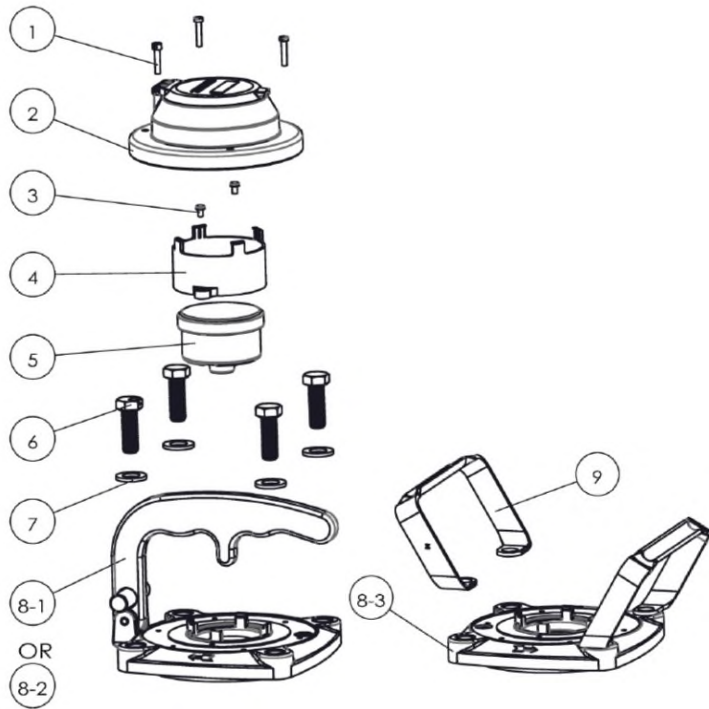

ZENNER Fire Hydrant Meters

Parts List for Models FHZ20, FHZ25, FHZ30 (Size 3")

All that counts.

ITEM #	PART NUMBER	DESCRIPTION	QTY
1A	Z04C20MSPS	Screw Slot Pan SS M4-0.7 x 20	2
1B	Z04C20MSPSDH	Screw Slot Pan SS M4-0.7 x 20, Tamper Wire Hole	1
2	ZFHZCVRAXB	FHZ Brass Register Shroud and Lid Assembly	1
2A	ZPMRCVRXB	Register Cover, Brass	1
2B	ZPINOBRO98100	Register Cover Hinge Pin	1
3	Z04C6MPPS	Screw Phil Pan SS M4-0.7 x 6	2
4	ZFHZREGRR	FHZ Register Retaining Ring, Plastic	1
5A	ZFHZ03REGUS	FHZ Register, 3", U.S.Gallon	1
5B	ZFHZ03REGCF	FHZ Register, 3", Cubic Feet	1
5C	ZFHZ03REGCM	FHZ Register, 3", Cubic Meters	1
6A	Z12C40HCSS	Bolt Hex Cap SS M12-1.75 x 40	3
6B	Z12C40HCSSDH	Bolt Hex Cap SS M12-1.75 x 40, Tamper Wire Hole	1
7	Z12N20WSHS	Washer Flat SS M12 x 20 OD	4
8-1	ZFHZCVRPLSB	Cover Plate Assy, Barrel Lock (FHZ##B)	1
8-1A	ZFHZHNDLSB	FHZ Single Handle Barrel Lock (FHZ##B)	1
8-2	ZFHZCVRPLSP	Cover Plate Assy, Padlock (FHZ##P)	1
8-2A	ZFHZHNDLSP	FHZ Single Handle Padlock (FHZ##P)	1
8-3	ZFHZCVRPL	Cover Plate, Flat (FHZ##S or FHZ##N)	1
9	ZFHZHNDLDS	FHZ Double Handle, SS	2