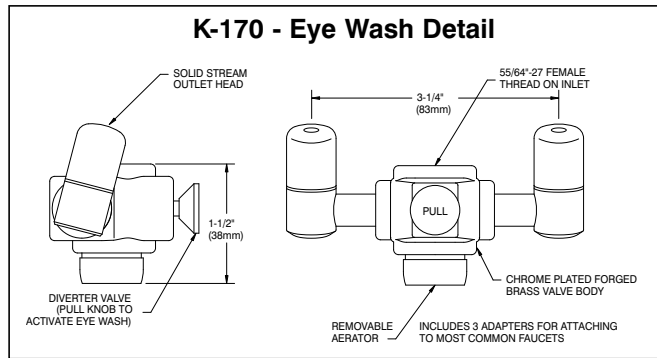

SPLASH MOUNTED FAUCETS

<p>12" Swing Spout</p>  <p>K-1</p>	<p>14" Swing Spout</p>  <p>K-11</p>	<p>3-1/2" Gooseneck</p>  <p>K-59</p>	<p>HEAVY DUTY Gooseneck</p>  <p>K-69</p>
<p>8" Swing Spout</p>  <p>K-101</p>	<p>HEAVY DUTY 14" Swing Spout</p>  <p>K-105</p>	<p>HEAVY DUTY 14" Swing Spout (T&S)</p>  <p>K-111</p>	<p>HEAVY DUTY 12" Swing Spout (T&S)</p>  <p>K-112</p>
<p>HEAVY DUTY Pre-Rinse Faucet (T&S)</p>  <p>K-116</p> <div data-bbox="129 913 324 1018" style="border: 1px solid black; padding: 2px;"> <p>K-114 Replacement Spray Head & Handle</p>  </div>	<p>12" Swing Spout Add-A-Faucet</p>  <p>K-117</p>	<p>16" Swing Spout</p>  <p>K-119</p>	<p>Splash Mount Swivel Gooseneck</p>  <p>K-121</p>
<p>6" Extended Spout</p>  <p>K-123</p>	<p>Eye Wash Attachment</p>  <p>K-170</p>	<p>AC/DC powered Hands-Free Gooseneck AC & Battery Operated!</p>  <p>K-175</p>	<p>HEAVY DUTY Extra Long Faucet</p>  <p>K-211</p>
<p>Service Faucet</p>  <p>K-240</p>	<p>Wrist handle Gooseneck</p>  <p>K-316</p> <p>Wrist Handles Only</p>  <p>K-316-LU</p>	<p>Hands-Free Wand</p>  <p>K-400</p>	<p>HEAVY DUTY Pre-Rinse Faucet</p>  <p>DTA-53</p> <div data-bbox="1193 1459 1388 1564" style="border: 1px solid black; padding: 2px;"> <p>K-114 Replacement Spray Head & Handle</p>  </div>
<p>Repair Kit For K-1, K-11, K-101, K-112, K-119 & K-211</p>  <p>K-00</p> <p>Repair Kit can only be used on faucets purchased after 12/03</p>	<p>Faucet Wall Mounting Bracket</p>  <p>K-30</p>	<p>Faucet Mounting Kit K-1, K-11, K-101, K-105, K-112, K-119 & K-211</p>  <p>K-06</p>	

DIMENSIONS and SPECIFICATIONS

TOL ± .125"

ALL DIMENSIONS ARE TYPICAL

SPLASH MOUNTED FAUCETS

**ALL FAUCET AERATORS
CONFORM TO
ASTM.A112.18.1M
2.0 GPM/7.56 LPM
THREAD: 55/64 - 27 FEMALE
K-240 SERVICE FAUCET HAS
3/4" HOSE END SPOUT**