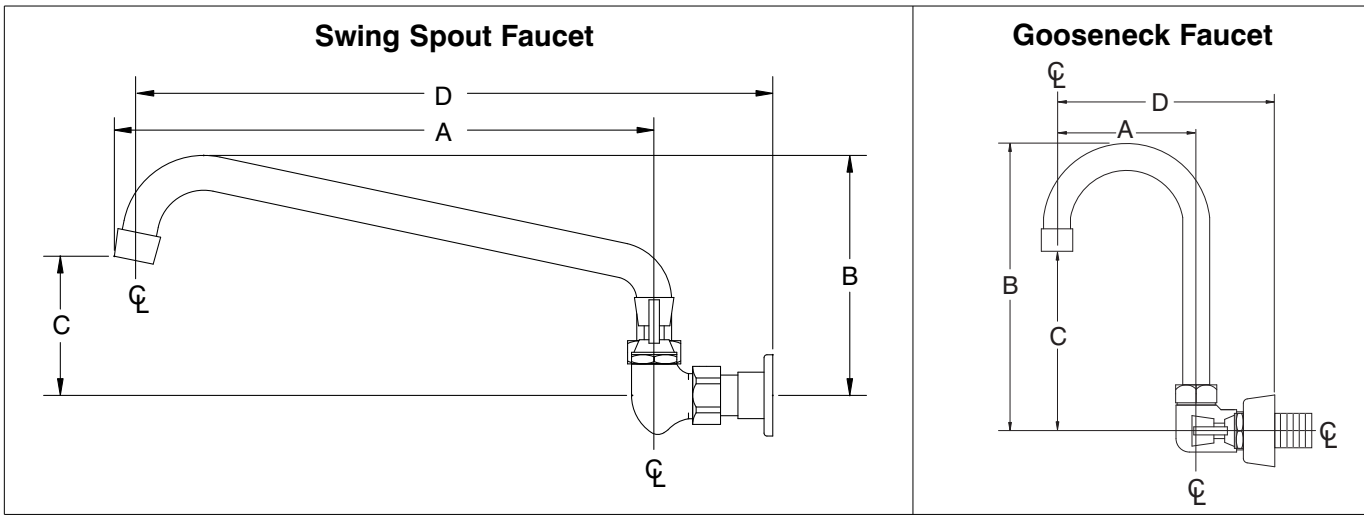

SPLASH MOUNTED FAUCETS

<p>12" Swing Spout</p>  <p>K-1</p>	<p>14" Swing Spout</p>  <p>K-11</p>	<p>3-1/2" Gooseneck</p>  <p>K-59</p>	<p>HEAVY DUTY Gooseneck</p>  <p>K-69</p>
<p>8" Swing Spout</p>  <p>K-101</p>	<p>HEAVY DUTY 14" Swing Spout</p>  <p>K-105</p>	<p>HEAVY DUTY 14" Swing Spout (T&S)</p>  <p>K-111</p>	<p>HEAVY DUTY 12" Swing Spout (T&S)</p>  <p>K-112</p>
<p>HEAVY DUTY Pre-Rinse Faucet (T&S)</p>  <p>K-116</p> <div data-bbox="129 913 324 1018" style="border: 1px solid black; padding: 2px;"> <p>K-114 Replacement Spray Head & Handle</p>  </div>	<p>12" Swing Spout Add-A-Faucet</p>  <p>K-117</p>	<p>16" Swing Spout</p>  <p>K-119</p>	<p>Splash Mount Swivel Gooseneck</p>  <p>K-121</p>
<p>6" Extended Spout</p>  <p>K-123</p>	<p>Eye Wash Attachment</p>  <p>K-170</p>	<p>AC/DC powered Hands-Free Gooseneck AC & Battery Operated!</p>  <p>K-175</p>	<p>HEAVY DUTY Extra Long Faucet</p>  <p>K-211</p>
<p>Service Faucet</p>  <p>K-240</p>	<p>Wrist handle Gooseneck</p>  <p>K-316</p> <p>Wrist Handles Only</p>  <p>K-316-LU</p>	<p>Hands-Free Wand</p>  <p>K-400</p>	<p>HEAVY DUTY Pre-Rinse Faucet</p>  <p>DTA-53</p> <div data-bbox="1193 1459 1388 1564" style="border: 1px solid black; padding: 2px;"> <p>K-114 Replacement Spray Head & Handle</p>  </div>
<p>Repair Kit For K-1, K-11, K-101, K-112, K-119 & K-211</p>  <p>K-00</p> <p>Repair Kit can only be used on faucets purchased after 12/03</p>	<p>Faucet Wall Mounting Bracket</p>  <p>K-30</p>	<p>Faucet Mounting Kit K-1, K-11, K-101, K-105, K-112, K-119 & K-211</p>  <p>K-06</p>	

DIMENSIONS and SPECIFICATIONS

TOL ± .125"

ALL DIMENSIONS ARE TYPICAL

SPLASH MOUNTED FAUCETS

**ALL FAUCET AERATORS
CONFORM TO
ASTM.A112.18.1M
2.0 GPM/7.56 LPM
THREAD: 55/64 - 27 FEMALE
K-240 SERVICE FAUCET HAS
3/4" HOSE END SPOUT**