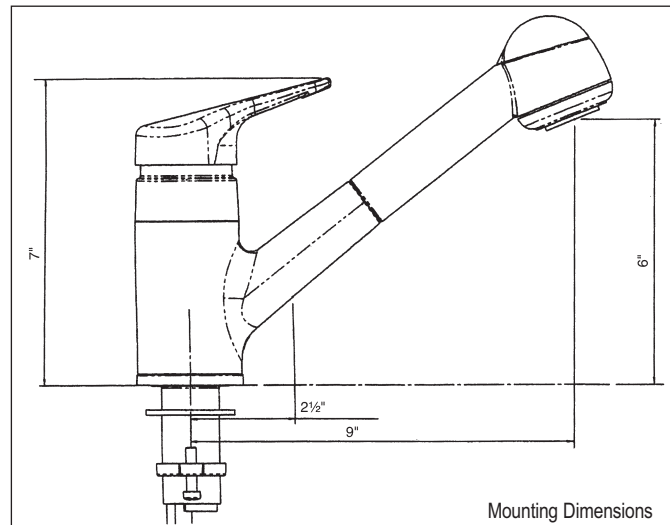

WARRANTY

- Limited Lifetime