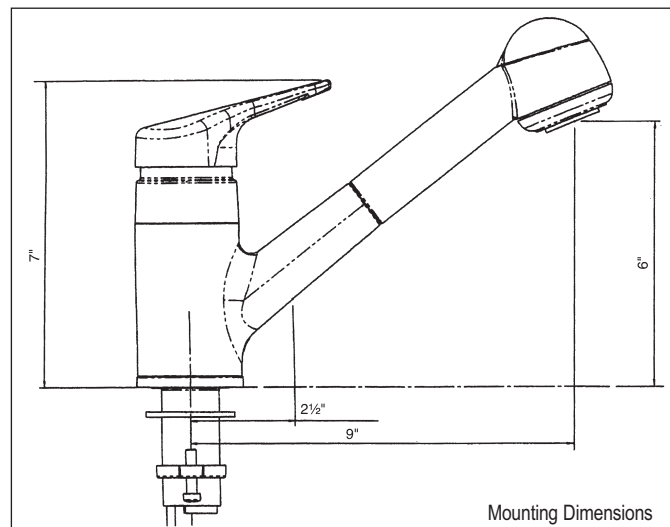

WARRANTY

- Limited Lifetime