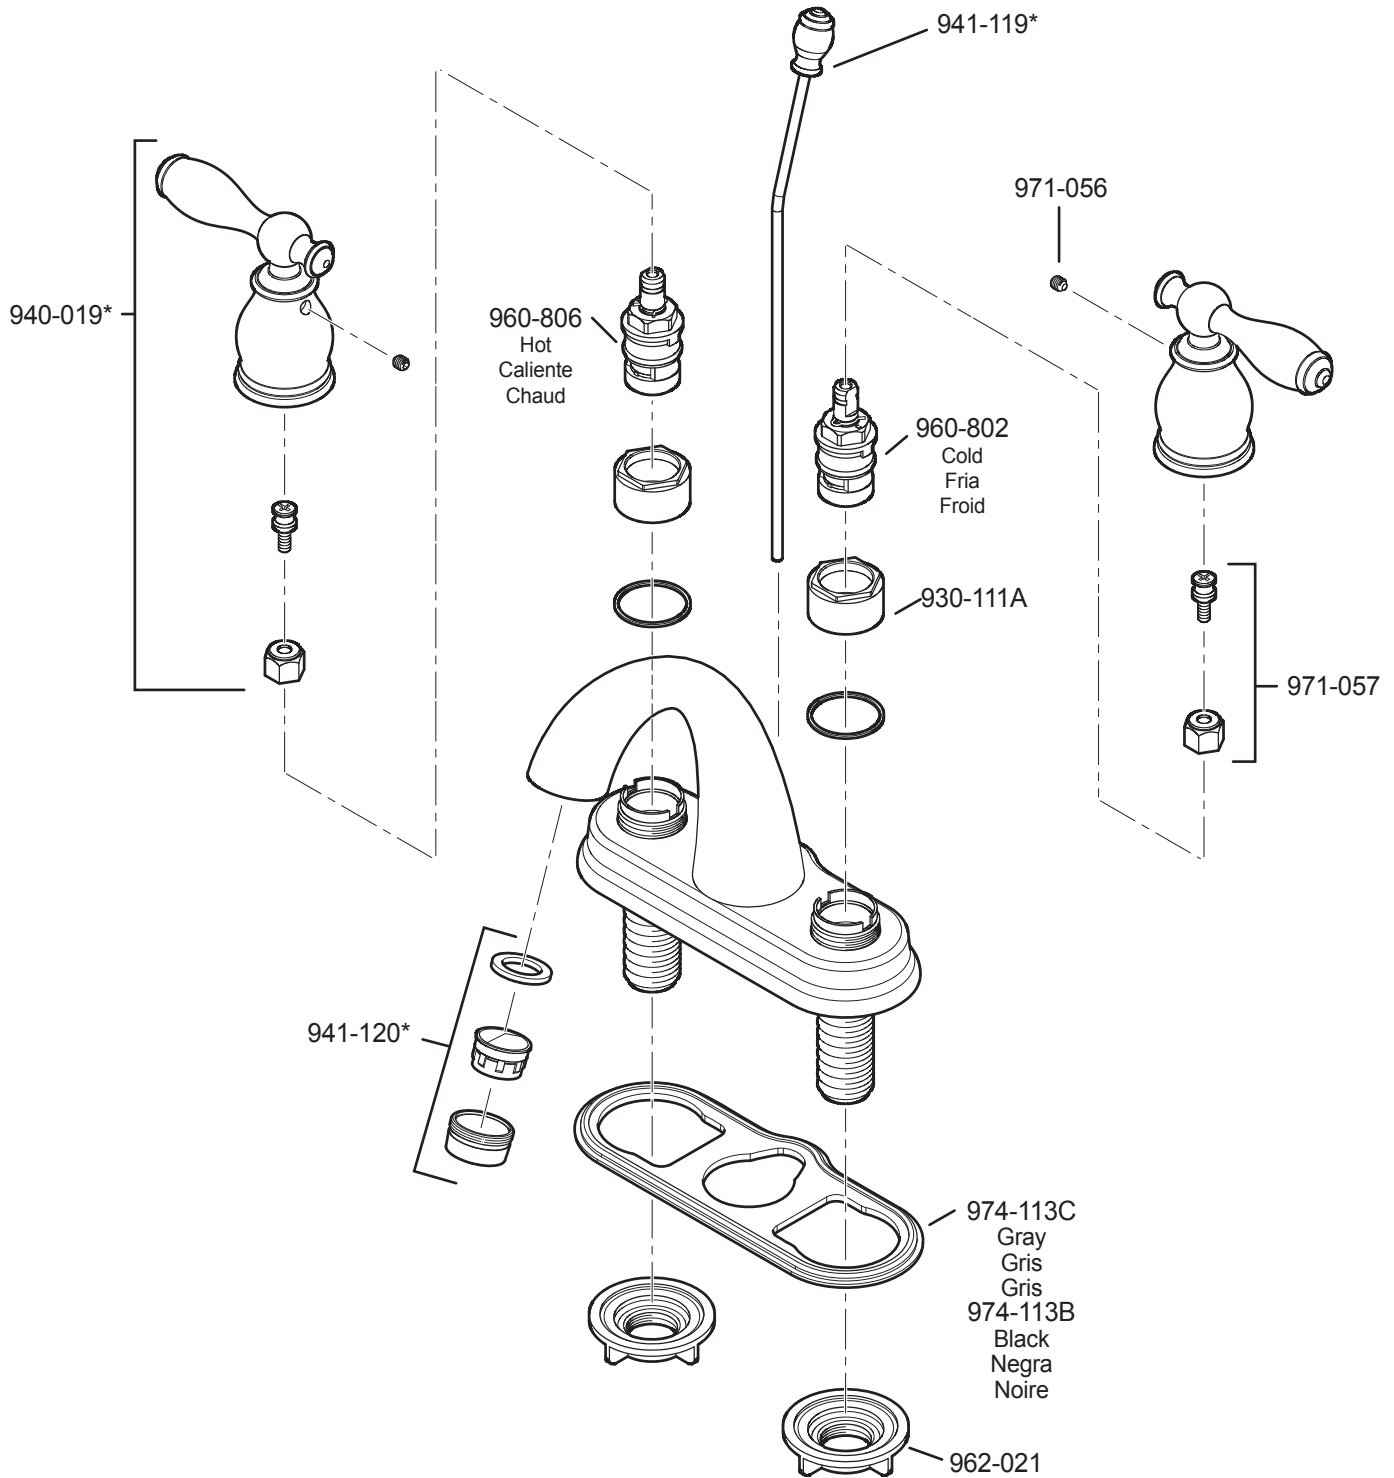

# PARTS EXPLOSION

## 48 Series Unison™ Collection 4" Centerset Lavatory Faucet

**FINISHES \*** Indicates Finish

- |                       |                   |                      |
|-----------------------|-------------------|----------------------|
| A Polished Chrome     | L Satin Stainless | T Biscuit            |
| B Black               | M Almond          | U Rustic Bronze      |
| D PVD Polished Nickel | N Antique Bronze  | V PVD Polished Brass |
| E Rustic Pewter       | P Polished Brass  | W White              |
| J PVD Brushed Nickel  | Q Satin Brass     | Y Tuscan Bronze      |
| G Velvet Aged Bronze  | R Copper          | Z Oil-Rubbed Bronze  |
| K Satin Nickel        | S Stainless Steel |                      |