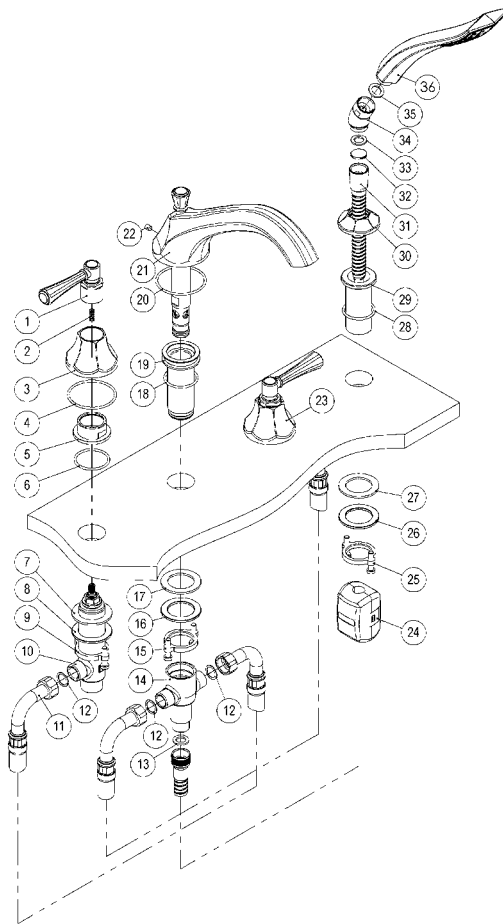

SPARE PARTS

Installation note:
For servicing after installation,
install a service door near
the valves.

1	LEVER
2	SPRING
3	ESCUTCHEON
4	'O' RING
5	SIDE VALVE ESCUTCHEON
6	'O' RING
7	RUBBER WASHER
8	STEEL WASHER
9	MOUNTING NUT
10	SIDE VALVE
11	G1/2"-G1/2" HOSE
12	RUBBER WASHER
13	RUBBER WASHER
14	DIVERTER BLOCK
15	MOUNTING NUT
16	STEEL WASHER
17	RUBBER WASHER
18	'O' RING

19	SPOUT BASE TAIL
20	'O' RING
21	BATH FILLER DECK MOUNTED SPOUT
22	GRUB SCREW
23	HANDLE ASSEMBLY
24	COUNTER WEIGHT
25	MOUNTING NUT
26	STEEL WASHER
27	RUBBER WASHER
28	'O' RING
29	HANDSET BASE TAIL
30	HANDSET ESCUTCHEON
31	2M HANDSET HOSE
32	FLOW RESTRICTOR
33	RUBBER WASHER
34	ANGLE ELBOW
35	RUBBER WASHER
36	HANDSET