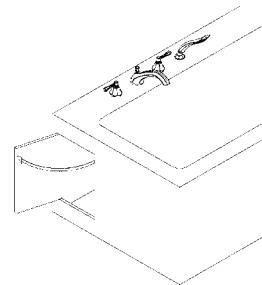

SPARE PARTS

Installation note:
For servicing after installation,
install a service door near
the valves.

1	LEVER
2	SPRING
3	ESCUTCHEON
4	'O' RING
5	SIDE VALVE ESCUTCHEON
6	'O' RING
7	RUBBER WASHER
8	STEEL WASHER
9	MOUNTING NUT
10	SIDE VALVE
11	G1/2"-G1/2" HOSE
12	RUBBER WASHER
13	RUBBER WASHER
14	DIVERTER BLOCK
15	MOUNTING NUT
16	STEEL WASHER
17	RUBBER WASHER
18	'O' RING

19	SPOUT BASE TAIL
20	'O' RING
21	BATH FILLER DECK MOUNTED SPOUT
22	GRUB SCREW
23	HANDLE ASSEMBLY
24	COUNTER WEIGHT
25	MOUNTING NUT
26	STEEL WASHER
27	RUBBER WASHER
28	'O' RING
29	HANDSET BASE TAIL
30	HANDSET ESCUTCHEON
31	2M HANDSET HOSE
32	FLOW RESTRICTOR
33	RUBBER WASHER
34	ANGLE ELBOW
35	RUBBER WASHER
36	HANDSET