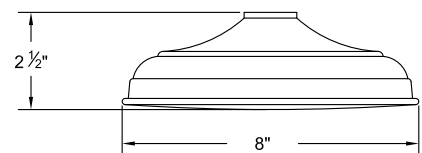

708008 __ 8" Classic Rain Head