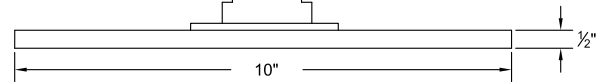

Several handle styles for custom faucet creation along with split finish options create an unlimited amount of design solutions. Each faucet is of solid brass construction. Santec's True-Mount engineering for handles means a secure fit without the use of set screws. Matching accessories are available to complete your entire bath suite.

708008 __ 8" Classic Rain Head