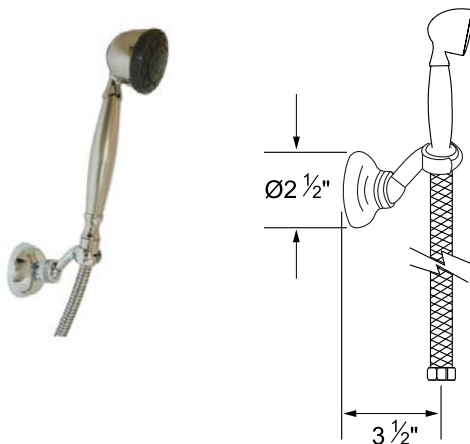

Each faucet is of solid brass construction.

Santec's True-Mount engineering for handles means a secure fit without the use of set screws.

Matching accessories are available to complete your entire bath suite.

Several handle styles for custom faucet creation along with split finish options create an unlimited amount of design solutions. Each faucet is of solid brass construction. Santec's True-Mount engineering for handles means a secure fit without the use of set screws. Matching accessories are available to complete your entire bath suite.

708460 \_\_

Multi-function Personal Shower #6 with Slide Bar

708203\_\_

Talin Body Spray With Deluxe Flange

708205 \_\_

Siwa Body Spray With Flange

768350 \_\_

Multi-function Personal Shower #6 with wall hook

7089SE \_\_

Supply Elbow

Several handle styles for custom faucet creation along with split finish options create an unlimited amount of design solutions. Each faucet is of solid brass construction. Santec's True-Mount engineering for handles means a secure fit without the use of set screws. Matching accessories are available to complete your entire bath suite.