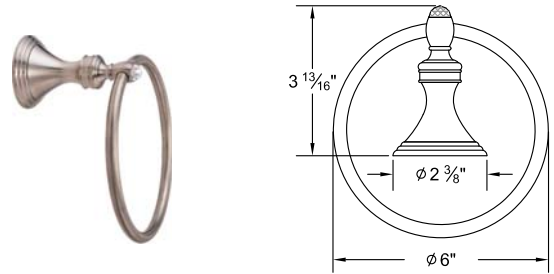

Several handle styles for custom faucet creation along with split finish options create an unlimited amount of design solutions. Each faucet is of solid brass construction. Santec's True-Mount engineering for handles means a secure fit without the use of set screws. Matching accessories are available to complete your entire bath suite.

2565YU __ Paper Holder with Spring-Loaded Bar

2560YU __ 30" Towel Bar

2566YU __ Robe Hook

8068WT __ Wire Basket (Triangle)

8068WR __ Wire Basket (Rectangular)

Made with

Swarovski® and STRASS® are registered trademarks of Swarovski AG