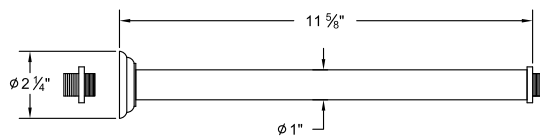

708523 \_\_ Torrent Shower Head

708031 \_\_ 6 3/4" Square Rain Head

708707 \_\_ 7" Ceiling Rain Head Arm and Flange

708711 \_\_ 11" Ceiling Rain Head Arm and Flange

708616 \_\_ 15" Ceiling Rain Head Arm and Flange