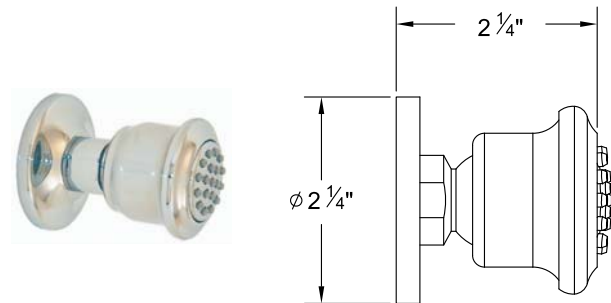

Several handle styles for custom faucet creation along with split finish options create an unlimited amount of design solutions. Each faucet is of solid brass construction. Santec's True-Mount engineering for handles means a secure fit without the use of set screws. Matching accessories are available to complete your entire bath suite.

708460 \_\_

Multi-function Personal Shower #6 with Slide Bar

708203\_\_

Talin Body Spray With Deluxe Flange

708205 \_\_

Siwa Body Spray With Flange

768350 \_\_

Multi-function Personal Shower #6 with wall hook

7089SE \_\_

Supply Elbow

Several handle styles for custom faucet creation along with split finish options create an unlimited amount of design solutions. Each faucet is of solid brass construction. Santec's True-Mount engineering for handles means a secure fit without the use of set screws. Matching accessories are available to complete your entire bath suite.