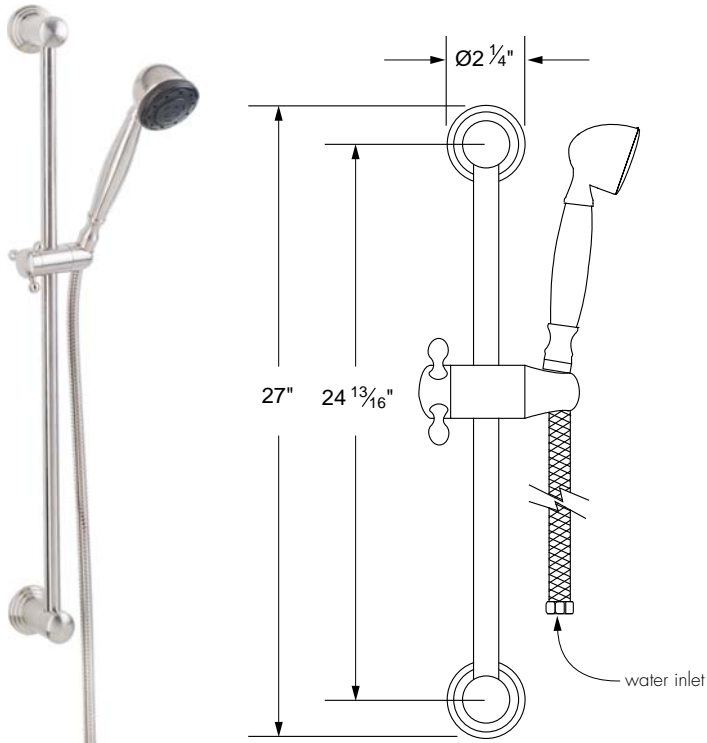

Several handle styles for custom faucet creation along with split finish options create an unlimited amount of design solutions. Each faucet is of solid brass construction. Santec's True-Mount engineering for handles means a secure fit without the use of set screws. Matching accessories are available to complete your entire bath suite.

708460 __

Multi-function Personal Shower #6 with Slide Bar