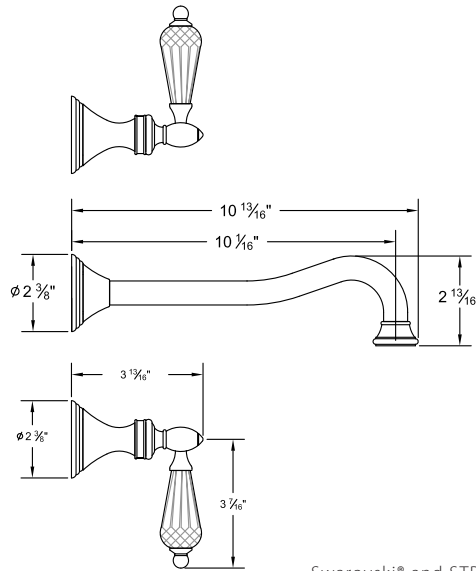

## Other items available from Lear Crystal

24" Towel Bar

Robe Hook

Personal Shower with Slide Bar

Deluxe Angle Stop XA Style Handle

Paper Holder with Spring-Loaded Bar

Towel Ring

Complete Bottle P-Trap

Each faucet is of solid brass construction.

Santec's True-Mount engineering for handles means a secure fit without the use of set screws.

Matching accessories are available to complete your entire bath suite.