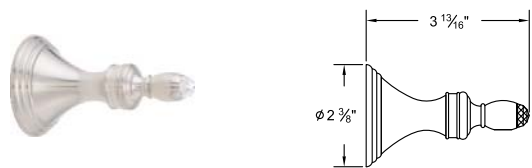

Several handle styles for custom faucet creation along with split finish options create an unlimited amount of design solutions. Each faucet is of solid brass construction. Santec's True-Mount engineering for handles means a secure fit without the use of set screws. Matching accessories are available to complete your entire bath suite.

2562YU \_\_ 18" Towel Bar

2564YU \_\_ Towel Ring

2561YU \_\_ 24" Towel Bar

2565YU \_\_ Paper Holder with Spring-Loaded Bar

2560YU \_\_ 30" Towel Bar

2566YU \_\_ Robe Hook

8068WT \_\_ Wire Basket (Triangle)

8068WR \_\_ Wire Basket (Rectangular)