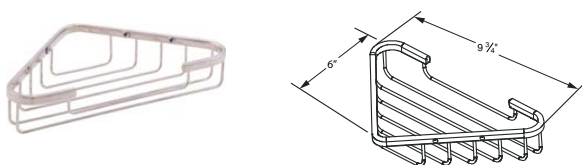

2562YU \_\_ 18" Towel Bar

2564YU \_\_ Towel Ring

2561YU \_\_ 24" Towel Bar

2565YU \_\_ Paper Holder with Spring-Loaded Bar

2560YU \_\_ 30" Towel Bar

2566YU \_\_ Robe Hook

8068WT \_\_ Wire Basket (Triangle)

8068WR \_\_ Wire Basket (Rectangular)