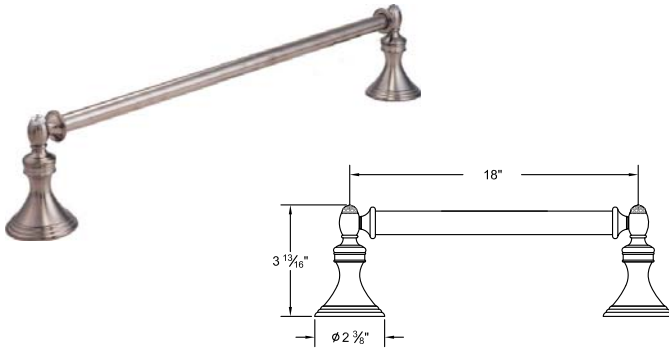

2561YU __ 24" Towel Bar

Several handle styles for custom faucet creation along with split finish options create an unlimited amount of design solutions. Each faucet is of solid brass construction. Santec's True-Mount engineering for handles means a secure fit without the use of set screws. Matching accessories are available to complete your entire bath suite.

2562YU __ 18" Towel Bar