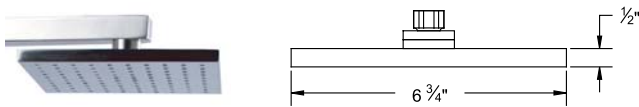

Several handle styles for custom faucet creation along with split finish options create an unlimited amount of design solutions. Each faucet is of solid brass construction. Santec's True-Mount engineering for handles means a secure fit without the use of set screws. Matching accessories are available to complete your entire bath suite.

708008 __ 8" Classic Rain Head