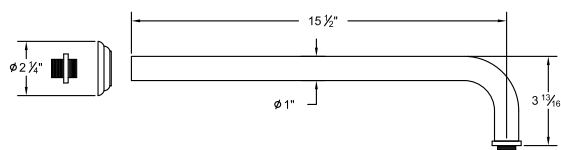

708523 \_\_ Torrent Shower Head

708031 \_\_ 6 3/4" Square Rain Head

708707 \_\_ 7" Ceiling Rain Head Arm and Flange

708711 \_\_ 11" Ceiling Rain Head Arm and Flange

708616 \_\_ 15" Ceiling Rain Head Arm and Flange