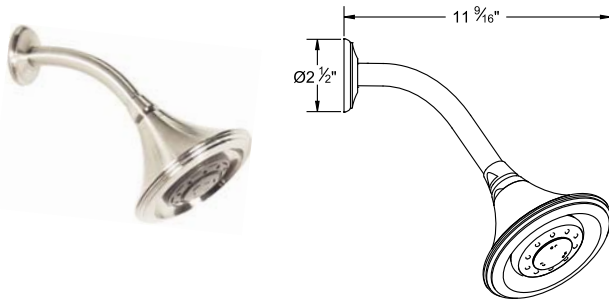

Several handle styles for custom faucet creation along with split finish options create an unlimited amount of design solutions. Each faucet is of solid brass construction. Santec's True-Mount engineering for handles means a secure fit without the use of set screws. Matching accessories are available to complete your entire bath suite.

708523 __ Torrent Shower Head

708031 __ 6 3/4" Square Rain Head