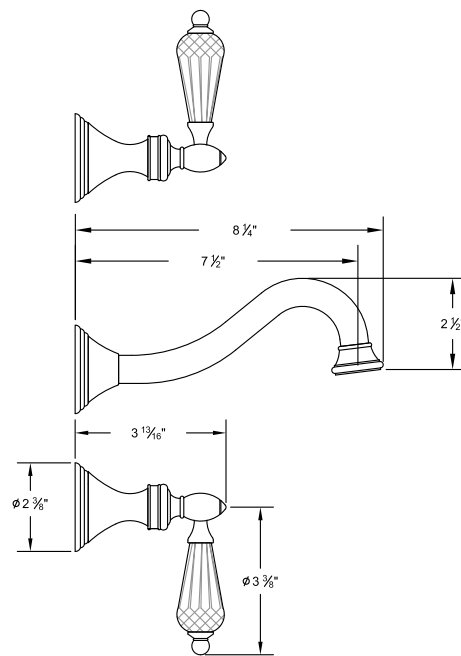

Each faucet is of solid brass construction.

Santec's True-Mount engineering for handles means a secure fit without the use of set screws.

Matching accessories are available to complete your entire bath suite.

Other items available from Lear Crystal

24" Towel Bar

Robe Hook

Personal Shower with Slide Bar

Deluxe Angle Stop XA Style Handle

Paper Holder with Spring-Loaded Bar

Towel Ring

Complete Bottle P-Trap