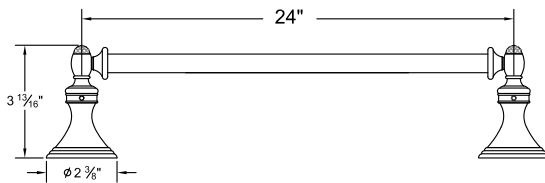

Several handle styles for custom faucet creation along with split finish options create an unlimited amount of design solutions. Each faucet is of solid brass construction. Santec's True-Mount engineering for handles means a secure fit without the use of set screws. Matching accessories are available to complete your entire bath suite.

2565YU __ Paper Holder with Spring-Loaded Bar

2560YU __ 30" Towel Bar

2566YU __ Robe Hook

8068WT __ Wire Basket (Triangle)

8068WR __ Wire Basket (Rectangular)

Made with

Swarovski® and STRASS® are registered trademarks of Swarovski AG