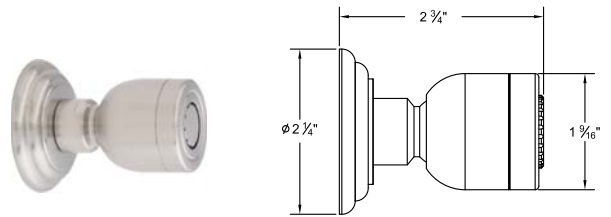

Talin Body Spray With Deluxe Flange