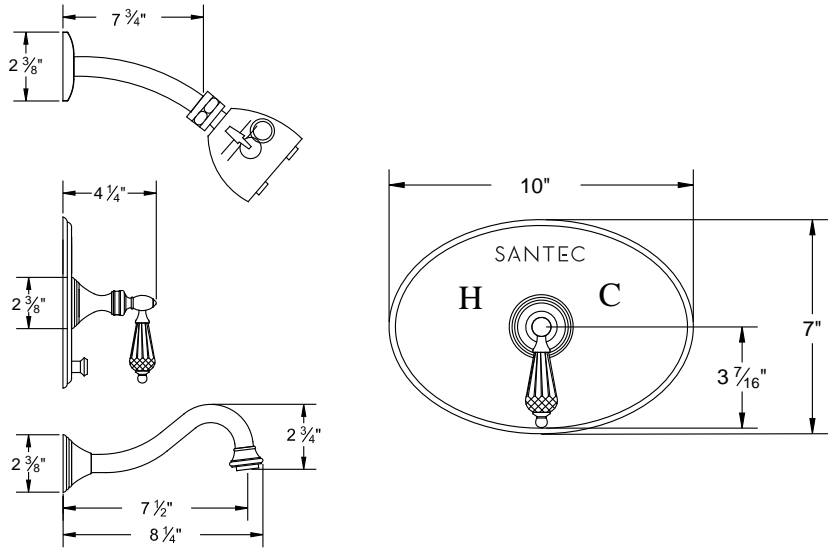

708523 \_\_ Torrent Shower Head

708031 \_\_ 6 3/4" Square Rain Head

708707 \_\_ 7" Ceiling Rain Head Arm and Flange

708711 \_\_ 11" Ceiling Rain Head Arm and Flange

708616 \_\_ 15" Ceiling Rain Head Arm and Flange

708026 \_\_ 8" Deluge Rain Head

708027 \_\_ 10" Deluge Rain Head

708008 \_\_ 8" Classic Rain Head

708012 \_\_ 12" Classic Rain Head

Several handle styles for custom faucet creation along with split finish options create an unlimited amount of design solutions. Each faucet is of solid brass construction. Santec's True-Mount engineering for handles means a secure fit without the use of set screws. Matching accessories are available to complete your entire bath suite.

2534YC\_\_-TM Pressure Balanced Tub/Shower Trim Set

2532YC\_\_-TM Pressure Balanced Shower Trim Set

7093YC\_\_-TM Thermax Thermostatic Control Trim

Made with

Swarovski® and STRASS® are registered trademarks of Swarovski AG