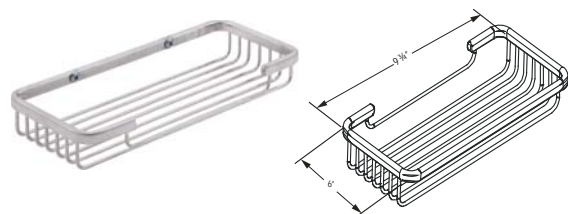

2562YU \_\_ 18" Towel Bar

2564YU \_\_ Towel Ring

2561YU \_\_ 24" Towel Bar

2565YU \_\_ Paper Holder with Spring-Loaded Bar

2560YU \_\_ 30" Towel Bar

2566YU \_\_ Robe Hook

8068WT \_\_ Wire Basket (Triangle)

8068WR \_\_ Wire Basket (Rectangular)