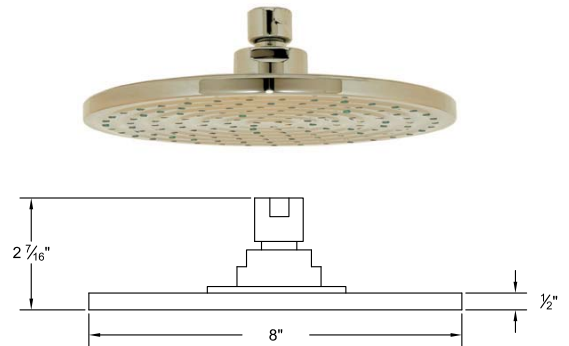

7089SE \_\_

Supply Elbow

Several handle styles for custom faucet creation along with split finish options create an unlimited amount of design solutions. Each faucet is of solid brass construction. Santec's True-Mount engineering for handles means a secure fit without the use of set screws. Matching accessories are available to complete your entire bath suite.

708523 \_\_ Torrent Shower Head

708031 \_\_ 6 3/4" Square Rain Head

708707 \_\_ 7" Ceiling Rain Head Arm and Flange

708711 \_\_ 11" Ceiling Rain Head Arm and Flange

708616 \_\_ 15" Ceiling Rain Head Arm and Flange

708026 \_\_ 8" Deluge Rain Head

708027 \_\_ 10" Deluge Rain Head

708008 \_\_ 8" Classic Rain Head

708012 \_\_ 12" Classic Rain Head

Several handle styles for custom faucet creation along with split finish options create an unlimited amount of design solutions. Each faucet is of solid brass construction. Santec's True-Mount engineering for handles means a secure fit without the use of set screws. Matching accessories are available to complete your entire bath suite.