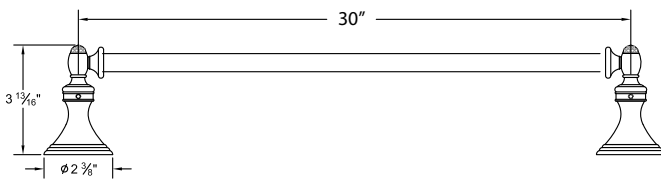

2562YU \_\_ 18" Towel Bar

2564YU \_\_ Towel Ring

2561YU \_\_ 24" Towel Bar

2565YU \_\_ Paper Holder with Spring-Loaded Bar

2560YU \_\_ 30" Towel Bar

2566YU \_\_ Robe Hook

8068WT \_\_ Wire Basket (Triangle)

8068WR \_\_ Wire Basket (Rectangular)