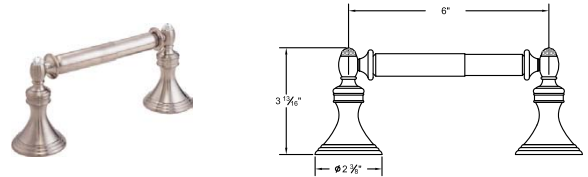

Several handle styles for custom faucet creation along with split finish options create an unlimited amount of design solutions. Each faucet is of solid brass construction. Santec's True-Mount engineering for handles means a secure fit without the use of set screws. Matching accessories are available to complete your entire bath suite.

2562YU \_\_ 18" Towel Bar

2564YU \_\_ Towel Ring

2561YU \_\_ 24" Towel Bar

2565YU \_\_ Paper Holder with Spring-Loaded Bar

2560YU \_\_ 30" Towel Bar

2566YU \_\_ Robe Hook

8068WT \_\_ Wire Basket (Triangle)

8068WR \_\_ Wire Basket (Rectangular)