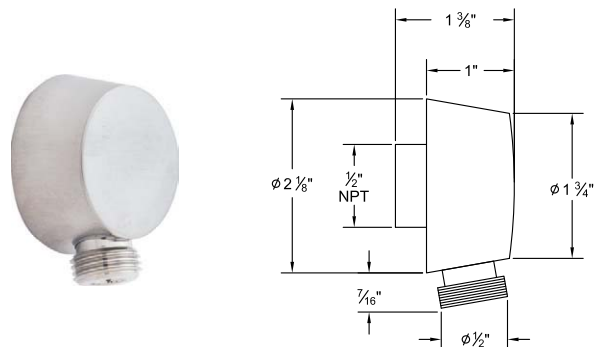

7089SE \_\_

Supply Elbow

Several handle styles for custom faucet creation along with split finish options create an unlimited amount of design solutions. Each faucet is of solid brass construction. Santec's True-Mount engineering for handles means a secure fit without the use of set screws. Matching accessories are available to complete your entire bath suite.