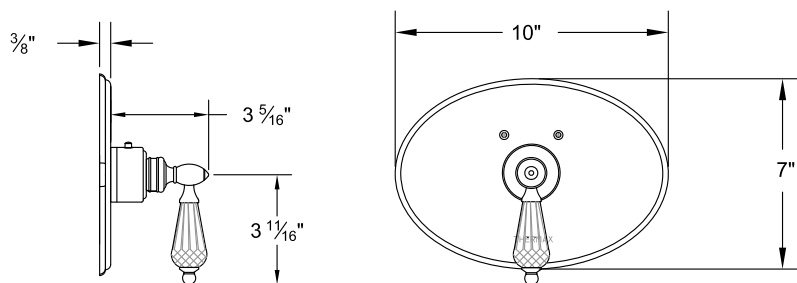

708026 \_\_ 8" Deluge Rain Head

708027 \_\_ 10" Deluge Rain Head

708008 \_\_ 8" Classic Rain Head

708012 \_\_ 12" Classic Rain Head

Several handle styles for custom faucet creation along with split finish options create an unlimited amount of design solutions. Each faucet is of solid brass construction. Santec's True-Mount engineering for handles means a secure fit without the use of set screws. Matching accessories are available to complete your entire bath suite.

2534YC\_\_-TM Pressure Balanced Tub/Shower Trim Set

2532YC\_\_-TM Pressure Balanced Shower Trim Set

7093YC\_\_-TM Thermax Thermostatic Control Trim

Made with

Swarovski® and STRASS® are registered trademarks of Swarovski AG