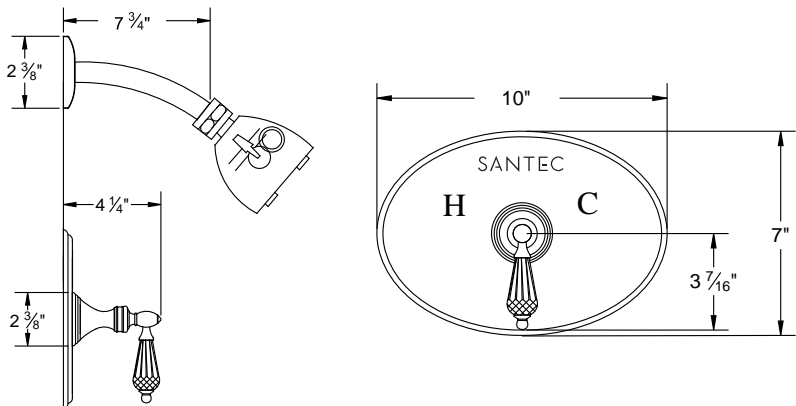

708026 \_\_ 8" Deluge Rain Head

708027 \_\_ 10" Deluge Rain Head

708008 \_\_ 8" Classic Rain Head

708012 \_\_ 12" Classic Rain Head

Several handle styles for custom faucet creation along with split finish options create an unlimited amount of design solutions. Each faucet is of solid brass construction. Santec's True-Mount engineering for handles means a secure fit without the use of set screws. Matching accessories are available to complete your entire bath suite.

2534YC\_\_-TM Pressure Balanced Tub/Shower Trim Set

2532YC\_\_-TM Pressure Balanced Shower Trim Set

7093YC\_\_-TM Thermax Thermostatic Control Trim

Made with

Swarovski® and STRASS® are registered trademarks of Swarovski AG