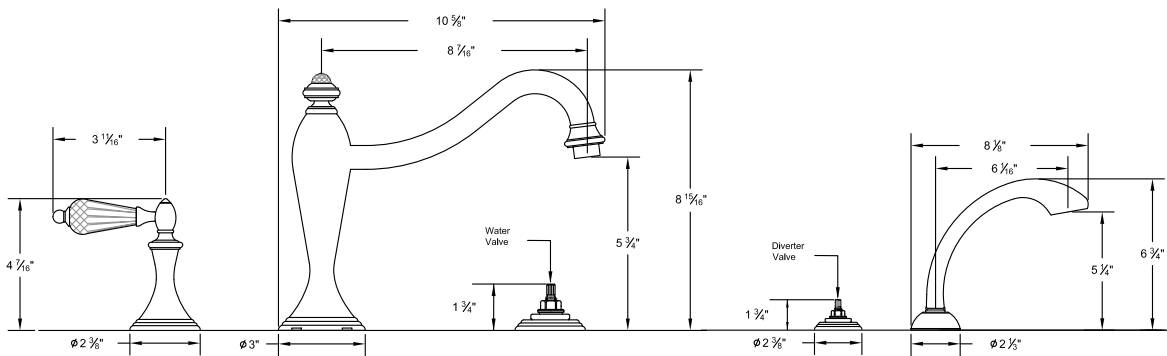

**Other items available from Lear Crystal**

**24" Towel Bar**

**Robe Hook**

**Personal Shower with Slide Bar**

**Deluxe Angle Stop XA Style Handle**

**Paper Holder with Spring-Loaded Bar**

**Towel Ring**

**Complete Bottle P-Trap**