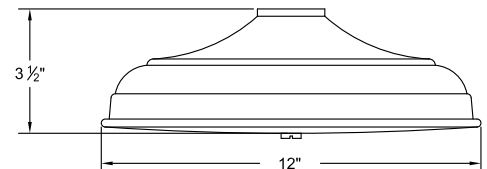

708026 \_\_ 8" Deluge Rain Head

708027 \_\_ 10" Deluge Rain Head

708008 \_\_ 8" Classic Rain Head

708012 \_\_ 12" Classic Rain Head

Several handle styles for custom faucet creation along with split finish options create an unlimited amount of design solutions. Each faucet is of solid brass construction. Santec's True-Mount engineering for handles means a secure fit without the use of set screws. Matching accessories are available to complete your entire bath suite.