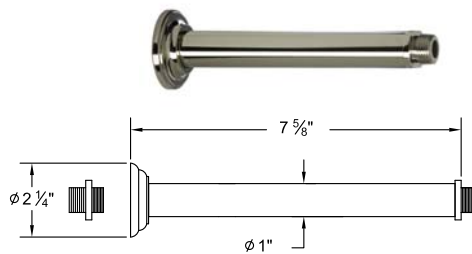

708707 __ 7" Ceiling Rain Head Arm and Flange