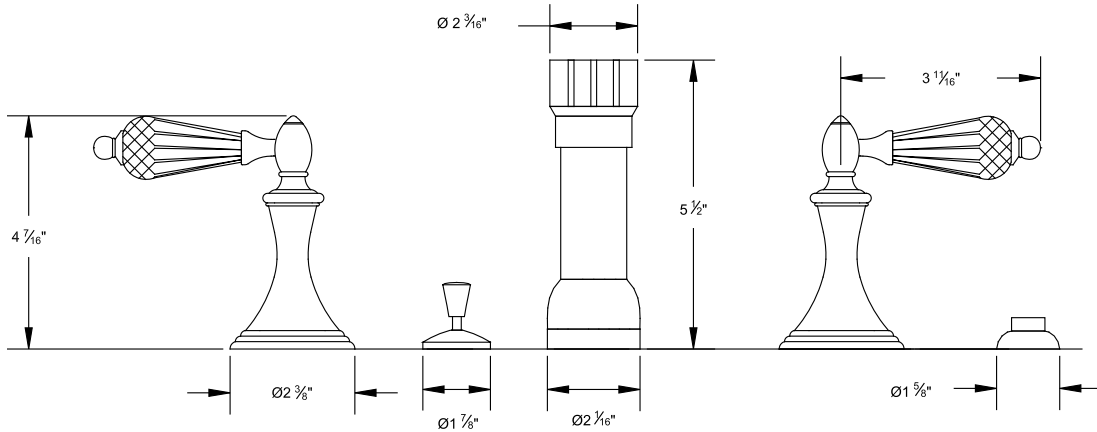

## Other items available from Lear Crystal

24" Towel Bar

Robe Hook

Personal Shower with Slide Bar

Deluxe Angle Stop XA Style Handle

Paper Holder with Spring-Loaded Bar

Towel Ring

Complete Bottle P-Trap