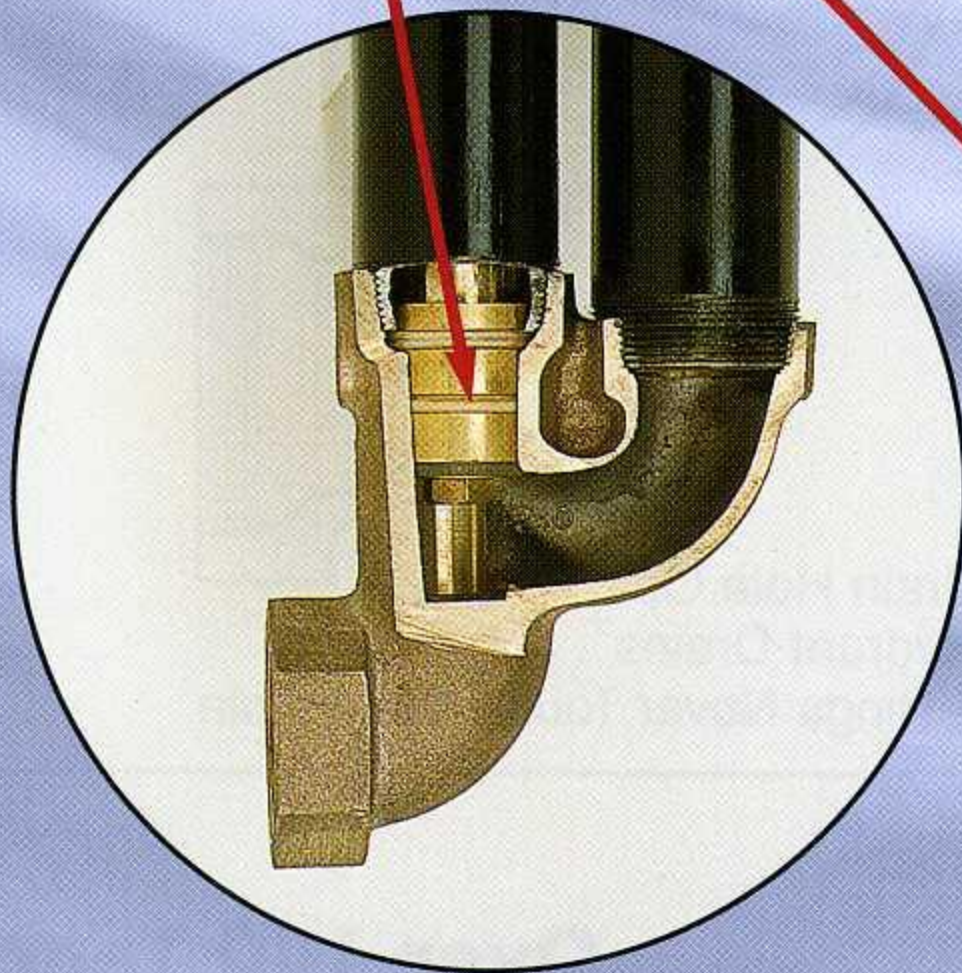

● **LOCKING COVER**
Always Furnished,
Never an Option.

● **NEW! PLUNGER DESIGN**
Double Urethane O-Rings
Allow Throttling of Valve
with Minimal Water Loss
through Drain.

● **IRON NOZZLE CAP**
Always Furnished, Never
an Option!

● **TRAFFIC BREAKAWAY**
Always Furnished,
Never an Option.

● No Special Operating
Wrench Required.

● **FULL FLOW**
100% Hollow Flow Pipe
Assures Scouring Power!

● **NEW! "FULL FLOW" VALVE**
New Extra-Wide Waterway
Delivers Maximum Flow.
Ask for Test Results.

The features available on this model include:

- **2½" NST Nozzle.** Also available in any smaller size.
- **Traffic Break-away.** The MainGuard is designed to break easily at ground level.
- **Security.** A locking cover prevents water theft and protects MainGuard from the elements.
- **Easy Repair.** You'll never need a shovel to repair the MainGuard. Remove two bolts and you can take the inner workings out for easy repair and replacement.
- **Brass Working Parts.** All the moving parts are enclosed and made from high quality brass for greater durability and wear.
- **Full Draining Capabilities.** The MainGuard drains to prevent freezing after flushing.
- **2" FIP Inlet.** Inlet can come in from the side, or from the bottom. (As shown).
- **Underground Model Available.** The #78 MainGuard blow-off hydrant can be placed in a meter box if an underground installation is desired.