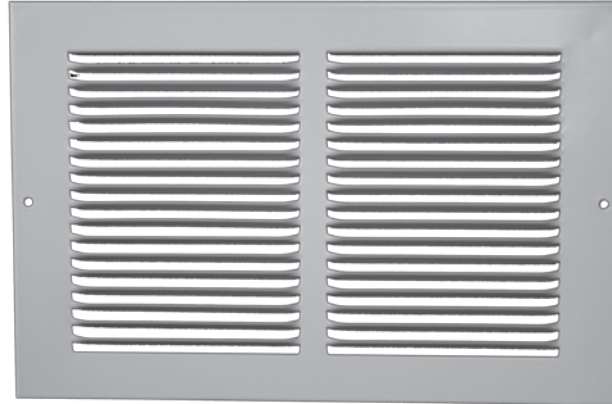

STAMPED STEEL RETURN AIR GRILLE, 1/3" FIN, 5/16" TURNBACK

Product Attributes

- All steel welded construction
- 1/3" spaced fins at 20 degrees
- 5/16" margin turnback
- Screws included
- Available in white

PSRG3W

SIZE AVAILABILITY

		LENGTH									
		6	8	10	12	14	16	18	20	24	30
HEIGHT	4			X	X						
	6	X		X	X	X				X	X
	8		X		X	X	X	X	X	X	X
	10			X	X	X	X		X	X	X
	12				X			X	X	X	X
	14					X			X	X	X
	16						X		X		
	18							X	X		
	20					X	X		X	X	
	24				X	X			X	X	
30									X		