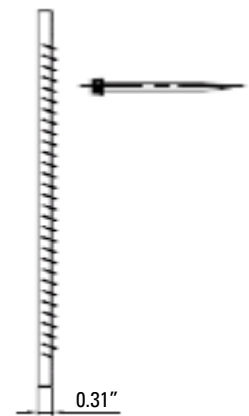

STAMPED STEEL RETURN AIR GRILLE, 1/3" FIN, 5/16" TURNBACK

Product Attributes

- All steel welded construction
- 1/3" spaced fins at 20 degrees
- 5/16" margin turnback
- Screws included
- Available in white

PSRG3W

SIZE AVAILABILITY

		LENGTH									
		6	8	10	12	14	16	18	20	24	30
HEIGHT	4			X	X						
	6	X		X	X	X				X	X
	8		X		X	X	X	X	X	X	X
	10			X	X	X	X		X	X	X
	12				X			X	X	X	X
	14					X			X	X	X
	16						X		X		
	18							X	X		
	20					X	X		X	X	
	24				X	X			X	X	
30									X		