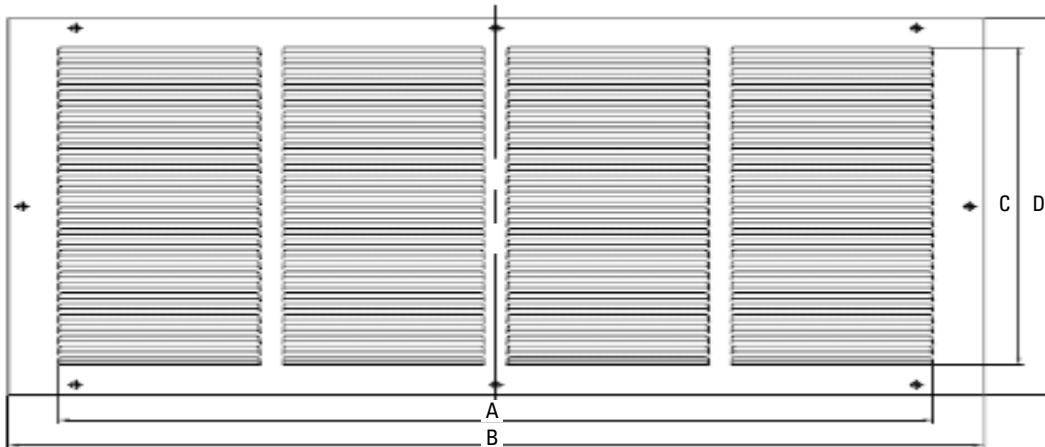

STAMPED STEEL RETURN AIR GRILLE, 1/3" FIN, 5/16" TURNBACK

Product Attributes

- All steel welded construction
- 1/3" spaced fins at 20 degrees
- 5/16" margin turnback
- Screws included
- Available in white

PSRG3W

SIZE AVAILABILITY

		LENGTH									
		6	8	10	12	14	16	18	20	24	30
HEIGHT	4			X	X						
	6	X		X	X	X				X	X
	8		X		X	X	X	X	X	X	X
	10			X	X	X	X		X	X	X
	12				X			X	X	X	X
	14					X			X	X	X
	16						X		X		
	18							X	X		
	20					X	X		X	X	
	24				X	X			X	X	
30									X		