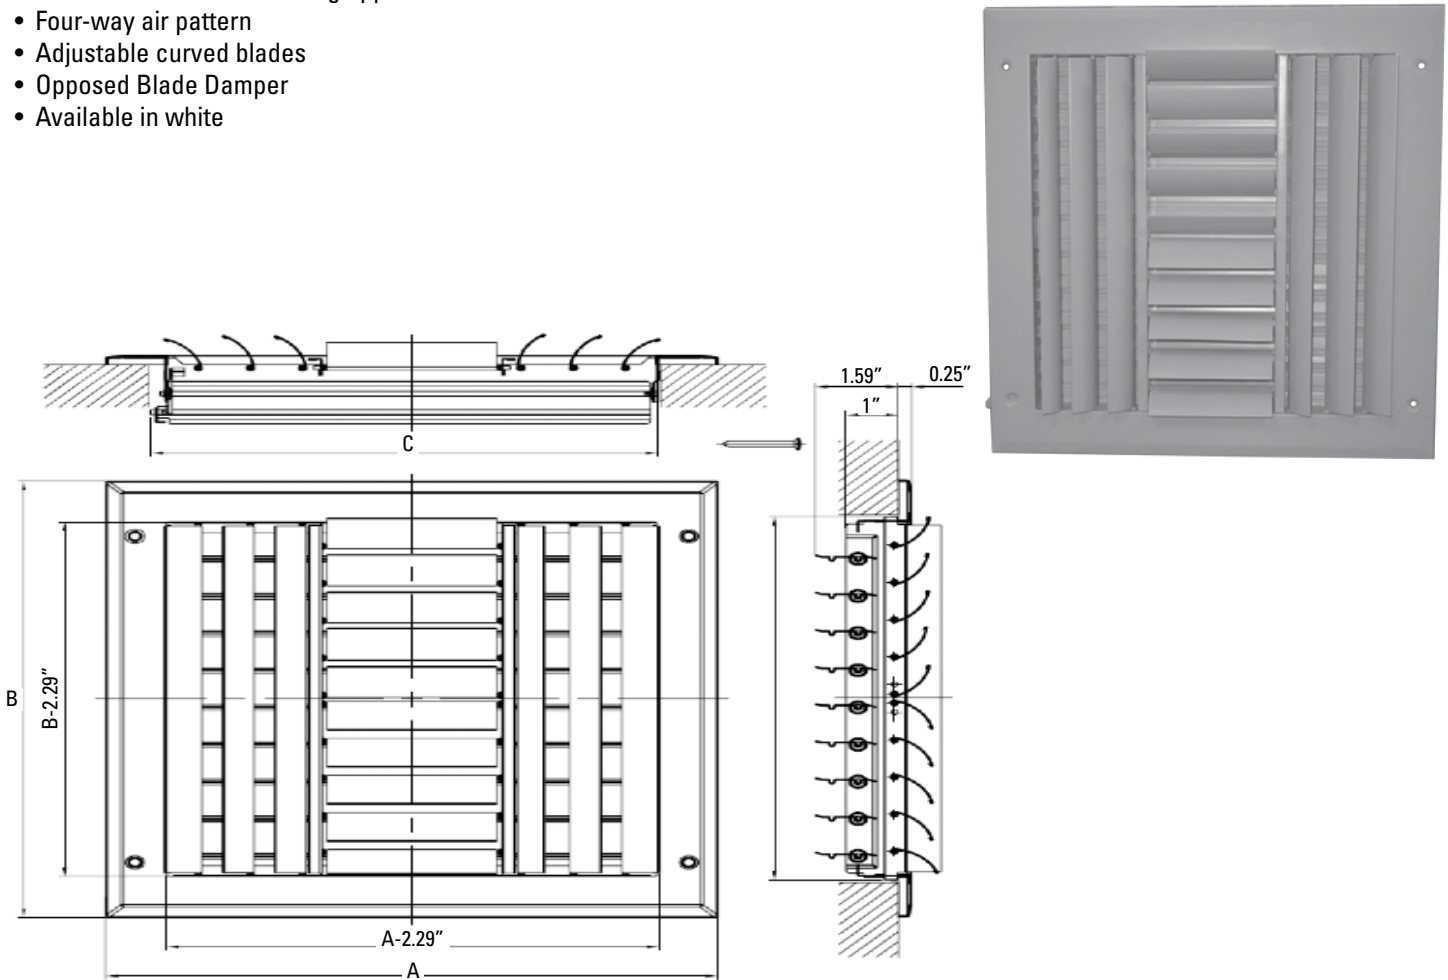

ALUMINUM CURVED SIDEWALL/CEILING REGISTER 4-WAY

Product Attributes

- Aluminum construction
- For both sidewall and ceiling applications
- Four-way air pattern
- Adjustable curved blades
- Opposed Blade Damper
- Available in white

PSA4CW

Specifications

Item No.	Size	Color	A	B	C	D
PSA4CWUU	6x6	White	7.75"	7.75"	5.74"	5.71"
PSA4CWXX	8x8	White	9.75"	9.75"	7.74"	7.71"
PSA4CW1010	10x10	White	11.75"	11.75"	9.74"	9.71"
PSA4CW1212	12x12	White	13.75"	13.75"	11.74"	11.71"
PSA4CW1414	14x14	White	15.74"	15.75"	13.74"	13.71"
PSA4CW1616	16x16	White	17.75"	17.75"	15.74"	15.71"

*horizontal dimension is first

Warranty

1-year limited warranty.

SIZE AVAILABILITY

		LENGTH					
		6	8	10	12	14	16
HEIGHT	6	X					
	8		X				
	10			X			
	12				X		
	14					X	
	16						X