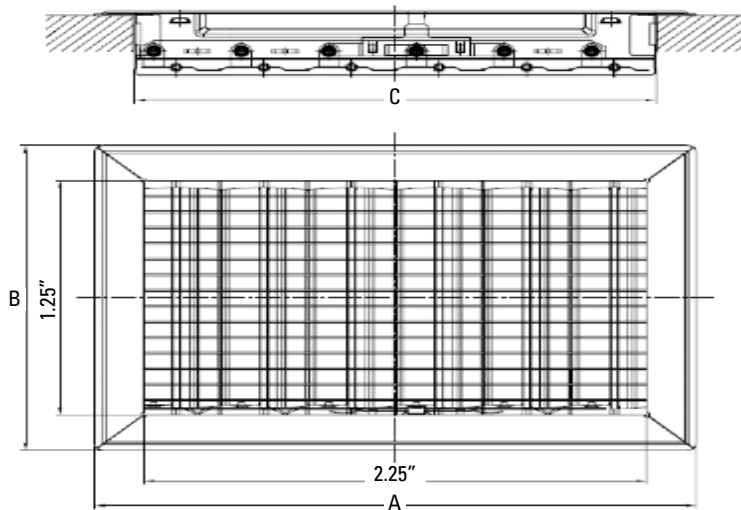

FLOOR REGISTER

Product Attributes

- All steel construction
- Rigid
- Firm, smooth surface
- Average 75% for free area
- Toe operation valve control

PSFRD

D

Specifications

Item No.	Size	Color	A	B	C	D
PSFRDBPX	4x8	Brown	9.73"	5.73"	7.89"	3.93"
PSFRDWP10	4x10	White	11.73"	5.73"	9.89"	3.93"
PSFRDBP12	4x12	Brown	13.73"	5.73"	11.89"	3.93"
PSFRDBP14	4x14	Brown	15.73"	5.73"	13.89"	3.93"
PSFRDBUX	6x8	Brown	9.73"	7.73"	7.89"	5.93"
PSFRDWU10	6x10	White	11.73"	7.73"	9.89"	5.93"
PSFRDBU12	6x12	Brown	13.75"	7.73"	11.89"	5.93"
PSFRDBU14	6x14	Brown	15.73"	7.73"	13.89"	5.93"
PSFRDBXX	8x8	Brown	9.73"	9.73"	7.89"	7.93"
PSFRDBX12	8x12	Brown	13.75"	9.73"	11.89"	7.93"
PSFRDBX14	8x14	Brown	15.73"	9.73"	13.89"	7.93"
PSFRDB10P	10x4	Brown	5.73"	11.73"	5.89"	9.93"
PSFRDB10U	10x6	Brown	6.73"	11.73"	7.89"	9.93"

*horizontal dimension is first

SIZE AVAILABILITY - BROWN

		LENGTH			
		4	6	8	10
HEIGHT	4				X
	6				X
	8	X	X	X	
	10				
	12	X	X	X	
14	X	X	X		

SIZE AVAILABILITY - WHITE

		LENGTH	
		4	6
HEIGHT	10	X	X

Warranty