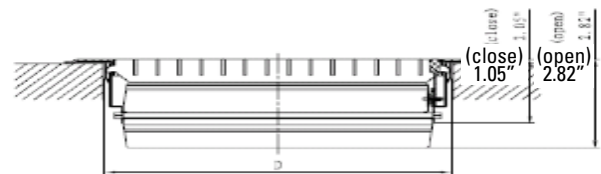

FLOOR REGISTER

Product Attributes

- All steel construction
- Rigid
- Firm, smooth surface
- Average 75% for free area
- Toe operation valve control

PSFRD

D

Specifications

Item No.	Size	Color	A	B	C	D
PSFRDBPX	4x8	Brown	9.73"	5.73"	7.89"	3.93"
PSFRDWP10	4x10	White	11.73"	5.73"	9.89"	3.93"
PSFRDBP12	4x12	Brown	13.73"	5.73"	11.89"	3.93"
PSFRDBP14	4x14	Brown	15.73"	5.73"	13.89"	3.93"
PSFRDBUX	6x8	Brown	9.73"	7.73"	7.89"	5.93"
PSFRDWU10	6x10	White	11.73"	7.73"	9.89"	5.93"
PSFRDBU12	6x12	Brown	13.75"	7.73"	11.89"	5.93"
PSFRDBU14	6x14	Brown	15.73"	7.73"	13.89"	5.93"
PSFRDBXX	8x8	Brown	9.73"	9.73"	7.89"	7.93"
PSFRDBX12	8x12	Brown	13.75"	9.73"	11.89"	7.93"
PSFRDBX14	8x14	Brown	15.73"	9.73"	13.89"	7.93"
PSFRDB10P	10x4	Brown	5.73"	11.73"	5.89"	9.93"
PSFRDB10U	10x6	Brown	6.73"	11.73"	7.89"	9.93"

*horizontal dimension is first

SIZE AVAILABILITY - BROWN

		LENGTH			
		4	6	8	10
HEIGHT	4				X
	6				X
	8	X	X	X	
	10				
	12	X	X	X	
14	X	X	X		

SIZE AVAILABILITY - WHITE

		LENGTH	
		4	6
HEIGHT	10	X	X

Warranty