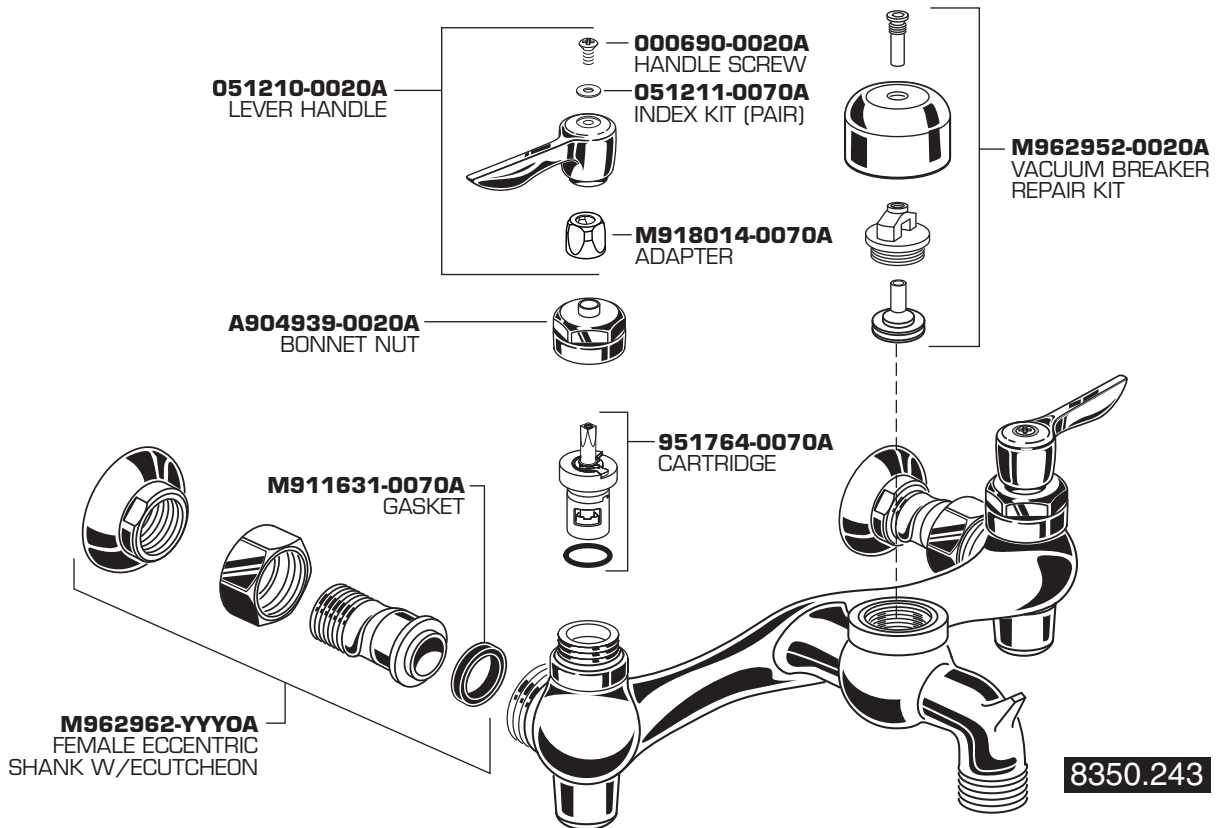

American Standard

Exposed Yoke Wall Mount Utility Faucet

MODEL NUMBER

8350.235.002
8350.235.002
8350.243.004
8350.243.004

8350.235

Replace the "YYY" with appropriate finish code

CHROME	002
ROUGH CHROME	004

HOT LINE FOR HELP