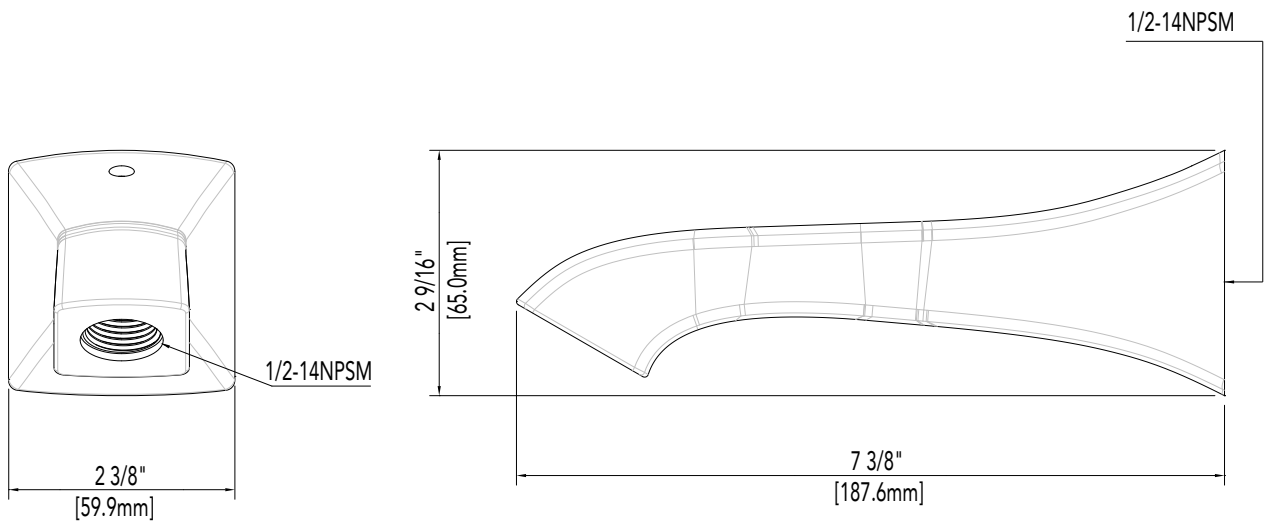

Mirabelle®

CUSTOM SHOWERING

SHOWER ARM

Product Codes:

MIRSK88CP (polished chrome)

MIRSK88BN (brushed nickel)

MIRSK88ORB (oil rubbed bronze)

- 1/2" NPT connection
- Solid brass construction
- Required accessory - showerhead MIRSH2060
- cUPC/IAPMO listed

Mirabelle®

CUSTOM SHOWERING

SHOWER ARM

Product Codes:

MIRSK88CP (polished chrome)

MIRSK88BN (brushed nickel)

MIRSK88ORB (oil rubbed bronze)

Note: All dimensions and specifications are nominal and may vary $\pm 1/4"$. Use actual products for accuracy in critical situations.