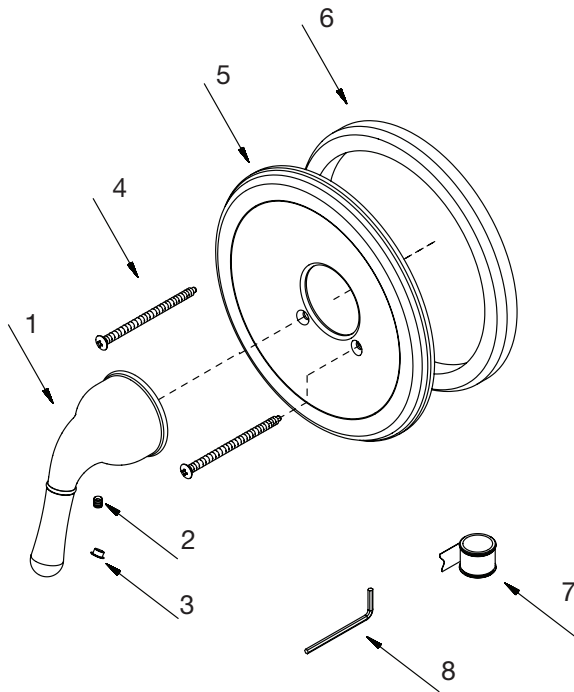

Parts Breakdown

# Shower Handle Trim Kit

PF5600

PF5600

## Parts for CP/BN/ORB

No.	Part Name
1	Metal handle
2	Screw (M5 * 5 mm L)
3	Hand cap
4	Screw (3/16" - 24" 2-7/8 L)
5	Escutcheon
6	Escutcheon seal
7	Pipe tape
8	Hex wrench (H2.5 * 19 mm L * 53 mm L)