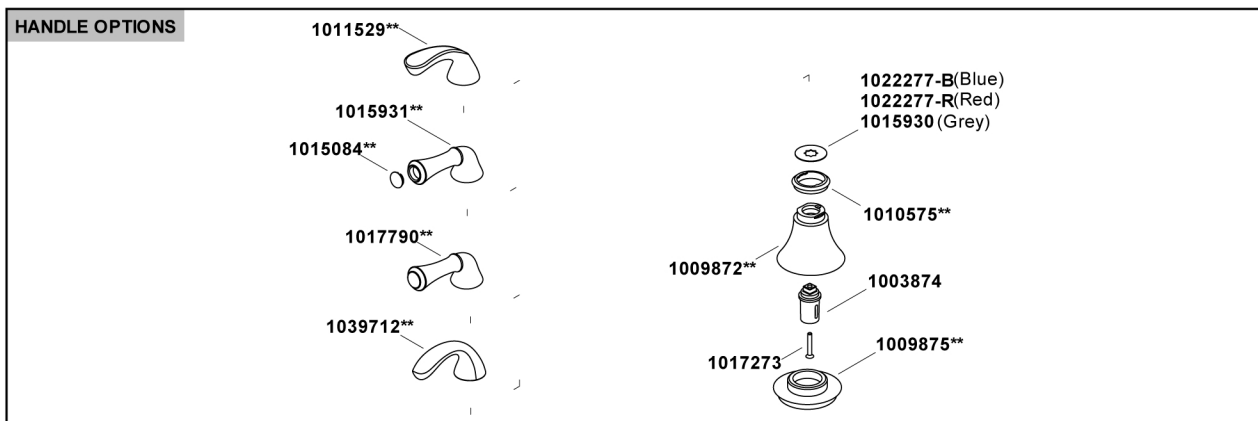

Widespread bathroom sink faucet with sculpted lever handles
K-10272-4-CP

Compare the valve in your faucet to those shown below.
 Click on the drawing to view a colored image of the part.
 Components are not interchangeable between assemblies.