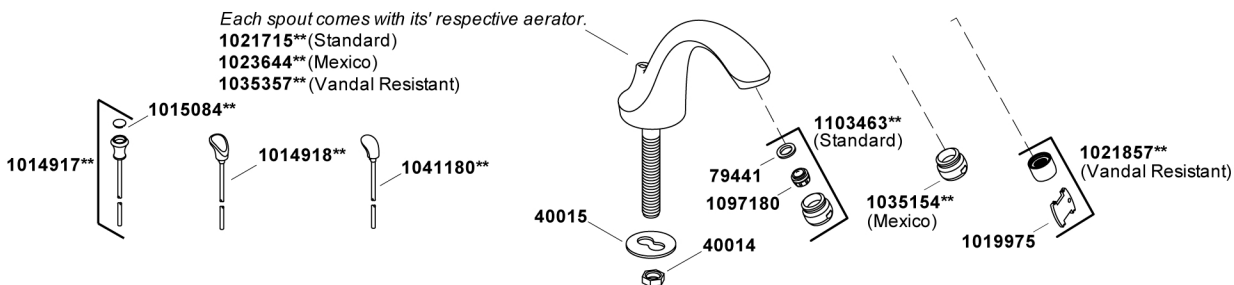

Widespread bathroom sink faucet with sculpted lever handles
K-10272-4-CP

Compare the valve in your faucet to those shown below.
 Click on the drawing to view a colored image of the part.
 Components are not interchangeable between assemblies.