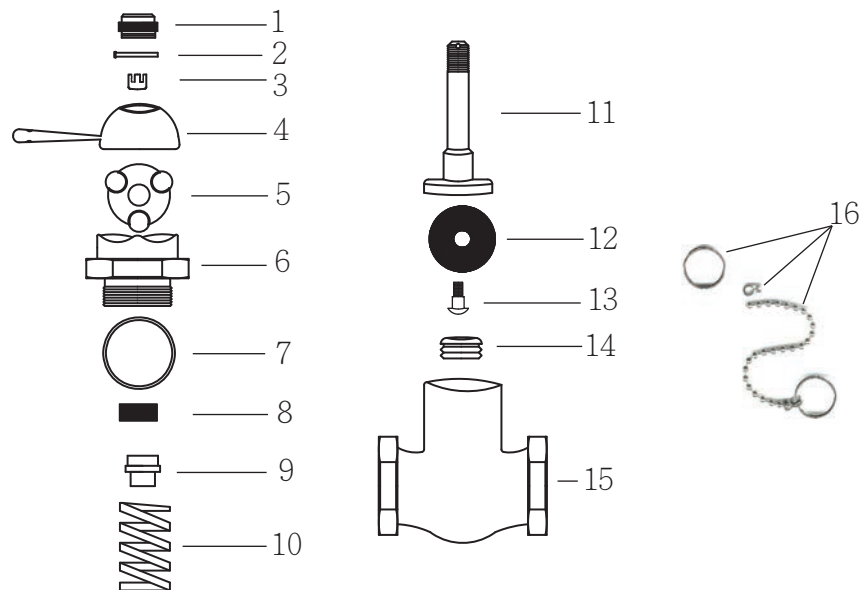

PF20015

Outdoor Shower Valve 1/2 Valve with Pull Chain

Product Features

- Self closing
- Solid brass construction
- Chrome plated finish
- Pull chain included

PF20015

Product Specifications

1	Cap	BRASS	C.P
2	PIN	BRASS	RB
3	HAX NUT	BRASS	RB
4	LEVER HANDLE	BRASS	CP
5	BALL BASE	S.S.&BRASS	RB
6	ADAPTER	BRASS	CP
7	FIBER WASHER	FIBER	RED
8	GASKET	NBR	BLACK
9	CAP	BRASS	RB
10	SPRING	S.S	RB
11	STEM	BRASS	RB
12	WASHER	NBR	BLACK
13	SCREW	BRASS	RB
14	SEAT	BRASS	RB
15	TEE BODY	BRASS	CP
16	CHAIN	S.S.&BRASS	CP

Warranty and Codes

This product comes complete with installation, operating, care and maintenance instructions. This PROFLO faucet carries a limited lifetime warranty when installed in residential applications. The warranty is five years in commercial applications.