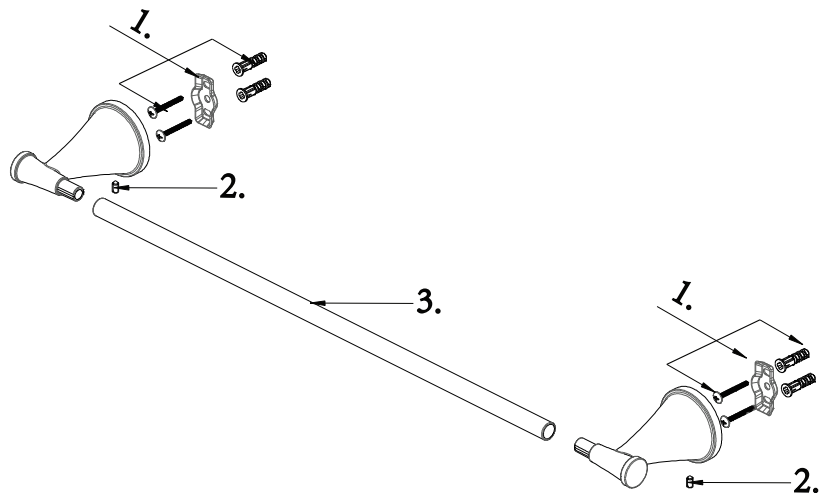

Parts Breakdown

24" Towel Bar Bath Accessories

PF2890

PF2890CP

Model Numbers

- PF2890CP Chrome
- PF2890BN Brushed nickel
- PF2890ORB Oil rubbed bronze

Item	Part Number
1 Holding Hardware	4.11.287.0100
2 Set Screw	363-20-2
3 Towel Bar	20086-02-01

Warranty and Codes

This product comes complete with installation, operating, care and maintenance instructions. This PROFLO faucet carries a limited lifetime warranty when installed in residential applications. The warranty is five years in commercial applications. This product meets ANSI: A112.18.1M.