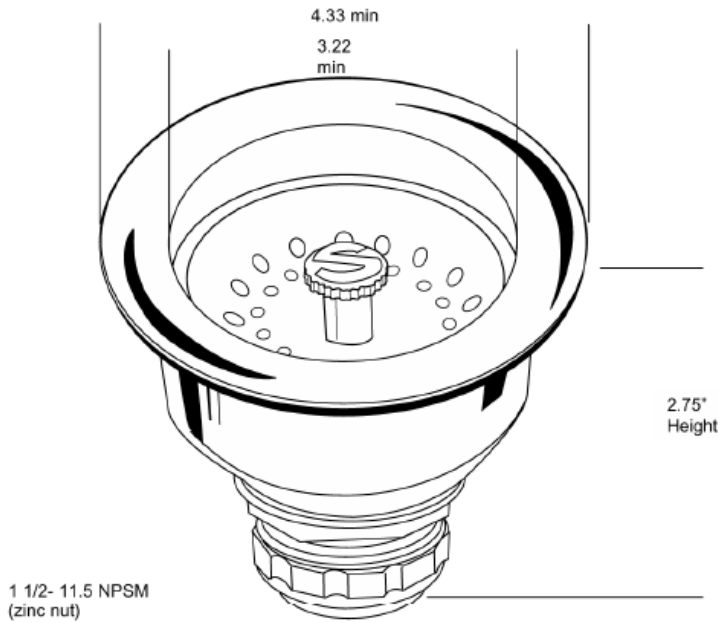

4675 W. 160th St.
Cleveland, Ohio 44135
Ph: (800) 321-9532
Fax: (800) 321-9535
www.dearbornbrass.com

SUBMITTAL SPECIFICATION

**18 DEEP LOCKING CUP
SINK BASKET STRAINER**

Engineering Specification: Dearborn Brass 18 Deep Locking Cup Sink Basket Strainer is manufactured from stainless steel body and basket. This product is ideal for use on deep cast iron sinks.

Job Reference

DESCRIPTION

- 18 Deep Locking Cup Sink Strainer Assembly
 - BODY: Chrome-plated stainless steel
 - BASKET: Stainless steel
- Length: 3-³/₄"

✓	Product No.	Description	Carton Quantity	Carton Weight (lbs)
	18	Deep Locking Cup Sink Basket Strainer	24	22
	18T	Deep Locking Cup Sink Basket Strainer with 4" Chrome Plated Tailpiece	24	22
	18BN	Deep Locking Cup Sink Basket Strainer with Brass Nuts	24	22
	4204-18-3	Replacement Basket Strainer for 18	1	.20
	4202-2-3	Replacement Rubber Washer for 18	1	.04