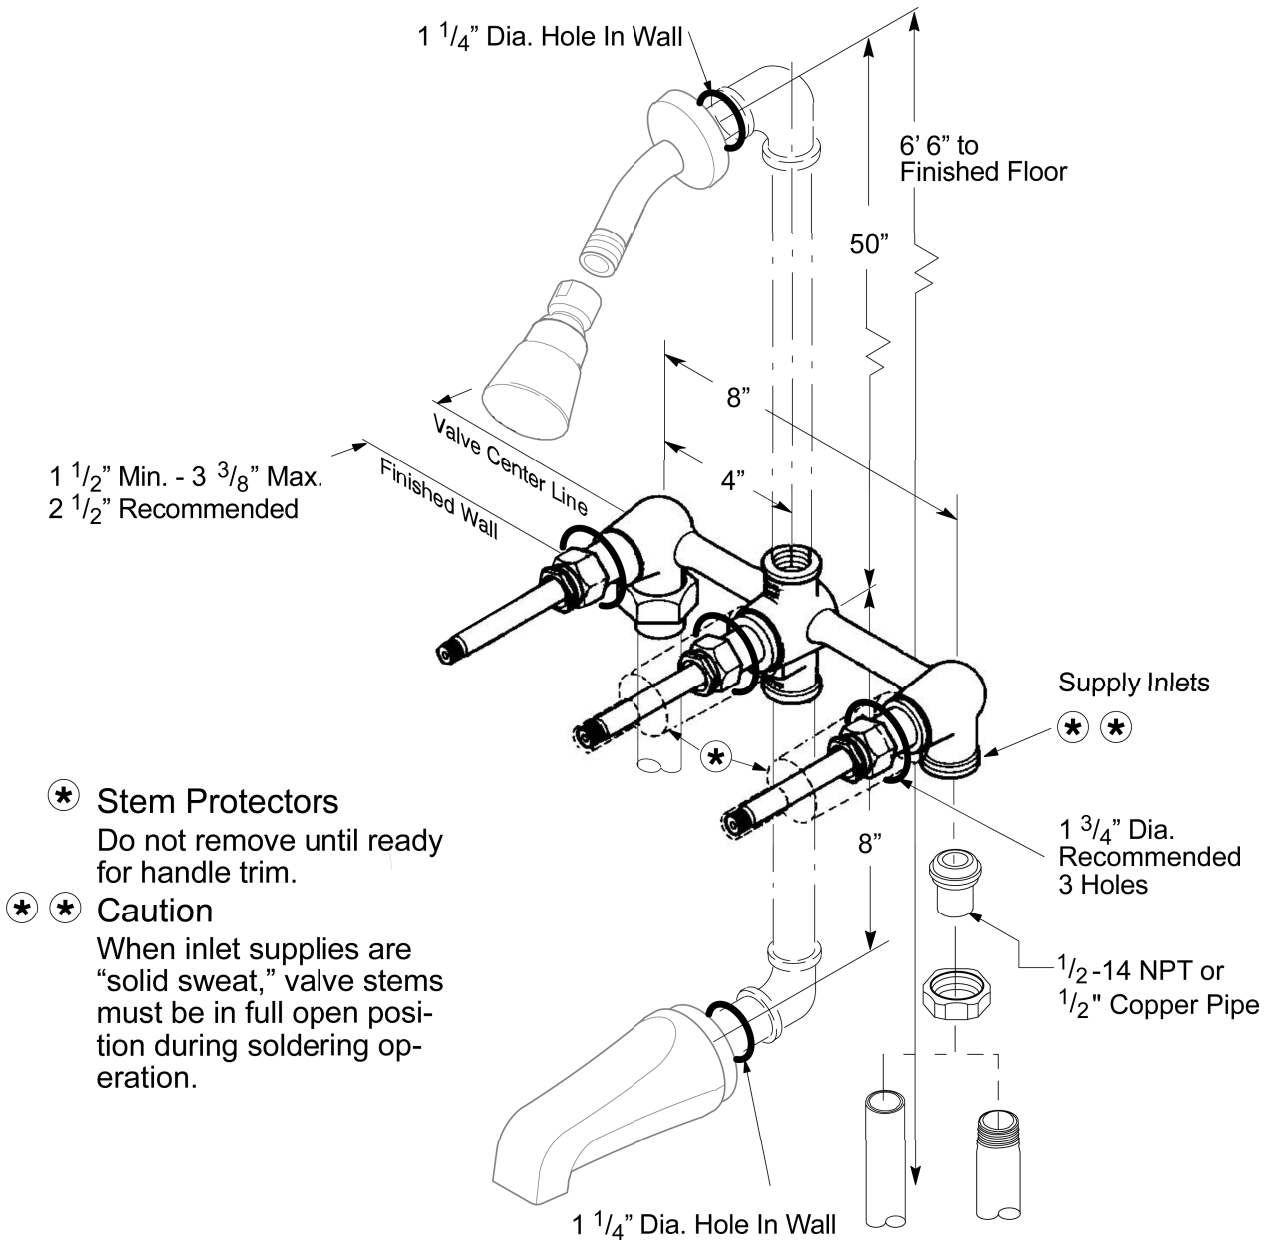

01 Series
Bedford[®]
 Collection
Tub & Shower

- * Stem Protectors
 Do not remove until ready for handle trim.
- * * Caution
 When inlet supplies are "solid sweat," valve stems must be in full open position during soldering operation.