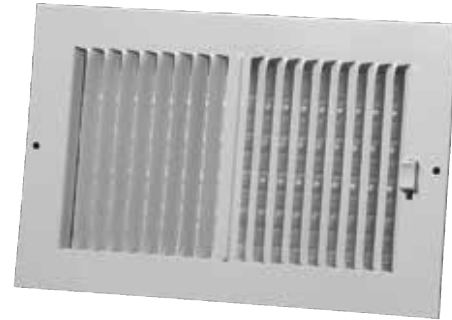

STAMPED STEEL SIDEWALL/CEILING REGISTER 2-WAY

Product Attributes

- All steel welded construction
- 1/2" spaced fins at 40 degrees
- For both sidewall and ceiling applications
- Ideal for shallow duct installation
- Two-way air pattern
- Integral multi-shutter damper
- Screws included
- Available in white

PS2WW

Specifications

Item No.	Size	Color	A	B	C	D
PS2WWUP	6x4	White	7.75"	5.75"	5.9"	3.7"
PS2WWUU	6x6	White	7.75"	7.75"	5.9"	5.63"
PS2WWXP	8x4	White	9.75"	5.75"	7.9"	3.7"
PS2WWXU	8x6	White	9.75"	7.75"	7.9"	5.63"
PS2WWXX	8x8	White	9.75"	9.75"	7.9"	7.63"
PS2WW10P	10x4	White	11.75"	5.75"	9.9"	3.7"
PS2WW10S	10x5	White	11.75"	6.75"	9.9"	4.63"
PS2WW10U	10x6	White	11.75"	7.75"	9.9"	5.63"
PS2WW10X	10x8	White	11.75"	9.75"	9.9"	7.63"
PS2WW1010	10x10	White	11.75"	11.75"	9.9"	9.67"
PS2WW12P	12x4	White	13.75"	5.75"	11.9"	3.7"
PS2WW12S	12x5	White	13.75"	6.75"	11.9"	4.63"
PS2WW12U	12x6	White	13.75"	7.75"	11.9"	5.63"
PS2WW12X	12x8	White	13.75"	9.75"	11.9"	7.63"
PS2WW1210	12x10	White	13.75"	11.75"	11.75"	9.63"
PS2WW1212	12x12	White	13.75"	13.75"	11.9"	11.63"
PS2WW14P	14x4	White	15.75"	5.75"	13.9"	3.7"
PS2WW14U	14x6	White	15.75"	7.75"	13.9"	5.63"
PS2WW14X	14x8	White	15.75"	9.75"	13.9"	7.63"
PS2WW1410	14x10	White	15.75"	11.75"	13.9"	9.67"
PS2WW16P	16x4	White	17.75"	5.75"	15.75"	3.63"
PS2WW16U	16x6	White	17.75"	7.75"	15.9"	5.63"
PS2WW16X	16x8	White	17.75"	9.75"	15.9"	7.63"
PS2WW18U	18x6	White	19.75"	7.75"	17.9"	5.63"
PS2WW18X	18x8	White	19.75"	9.75"	13.9"	7.63"
PS2WW20U	20x6	White	21.75"	7.75"	19.9"	5.63"
PS2WW20X	20x8	White	21.75"	9.75"	19.9"	7.63"
PS2WW24U	24x6	White	25.75"	7.75"	23.9"	5.63"
PS2WW24X	24x8	White	25.75"	9.75"	23.9"	7.63"