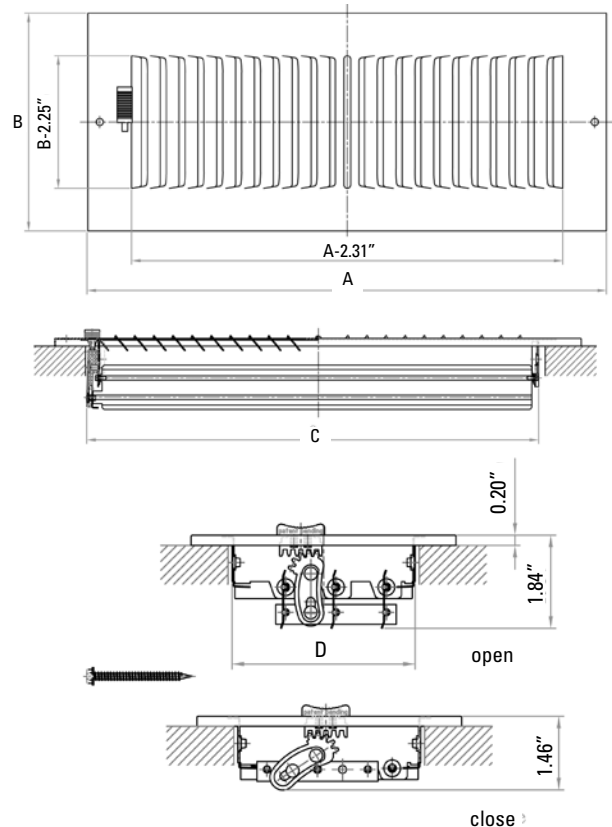

STAMPED STEEL SIDEWALL/CEILING REGISTER 2-WAY

Product Attributes

- All steel welded construction
- 1/2" spaced fins at 40 degrees
- For both sidewall and ceiling applications
- Ideal for shallow duct installation
- Two-way air pattern
- Integral multi-shutter damper
- Screws included
- Available in white

PS2WW

Specifications

Item No.	Size	Color	A	B	C	D
PS2WWUP	6x4	White	7.75"	5.75"	5.9"	3.7"
PS2WWUU	6x6	White	7.75"	7.75"	5.9"	5.63"
PS2WWXP	8x4	White	9.75"	5.75"	7.9"	3.7"
PS2WWXU	8x6	White	9.75"	7.75"	7.9"	5.63"
PS2WWXX	8x8	White	9.75"	9.75"	7.9"	7.63"
PS2WW10P	10x4	White	11.75"	5.75"	9.9"	3.7"
PS2WW10S	10x5	White	11.75"	6.75"	9.9"	4.63"
PS2WW10U	10x6	White	11.75"	7.75"	9.9"	5.63"
PS2WW10X	10x8	White	11.75"	9.75"	9.9"	7.63"
PS2WW1010	10x10	White	11.75"	11.75"	9.9"	9.67"
PS2WW12P	12x4	White	13.75"	5.75"	11.9"	3.7"
PS2WW12S	12x5	White	13.75"	6.75"	11.9"	4.63"
PS2WW12U	12x6	White	13.75"	7.75"	11.9"	5.63"
PS2WW12X	12x8	White	13.75"	9.75"	11.9"	7.63"
PS2WW1210	12x10	White	13.75"	11.75"	11.75"	9.63"
PS2WW1212	12x12	White	13.75"	13.75"	11.9"	11.63"
PS2WW14P	14x4	White	15.75"	5.75"	13.9"	3.7"
PS2WW14U	14x6	White	15.75"	7.75"	13.9"	5.63"
PS2WW14X	14x8	White	15.75"	9.75"	13.9"	7.63"
PS2WW1410	14x10	White	15.75"	11.75"	13.9"	9.67"
PS2WW16P	16x4	White	17.75"	5.75"	15.75"	3.63"
PS2WW16U	16x6	White	17.75"	7.75"	15.9"	5.63"
PS2WW16X	16x8	White	17.75"	9.75"	15.9"	7.63"
PS2WW18U	18x6	White	19.75"	7.75"	17.9"	5.63"
PS2WW18X	18x8	White	19.75"	9.75"	13.9"	7.63"
PS2WW20U	20x6	White	21.75"	7.75"	19.9"	5.63"
PS2WW20X	20x8	White	21.75"	9.75"	19.9"	7.63"
PS2WW24U	24x6	White	25.75"	7.75"	23.9"	5.63"
PS2WW24X	24x8	White	25.75"	9.75"	23.9"	7.63"

*horizontal dimension is first

		SIZE AVAILABILITY								
		LENGTH								
HEIGHT		6	8	10	12	14	16	18	20	24
		4	X	X	X	X	X	X		
	5			X	X					
	6	X	X	X	X	X	X	X	X	X
	8		X	X	X	X	X	X	X	X
	10			X	X	X				
	12				X					