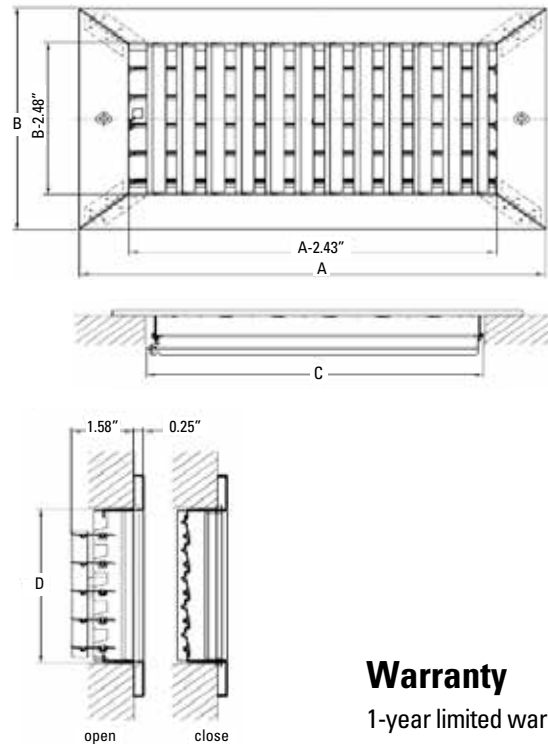

*horizontal dimension is first

PSVAFW

Warranty

1-year limited warranty.

SIZE AVAILABILITY

		LENGTH									
		6	8	10	12	14	16	18	20	24	30
HEIGHT	4		X	X	X	X	X				
	6	X	X	X	X	X	X	X	X	X	X
	8		X	X	X	X	X	X	X	X	
	10			X	X	X		X	X		X
	12				X		X		X		X
	14					X			X		
	16						X				
	18							X			X
	20							X	X		X
	24									X