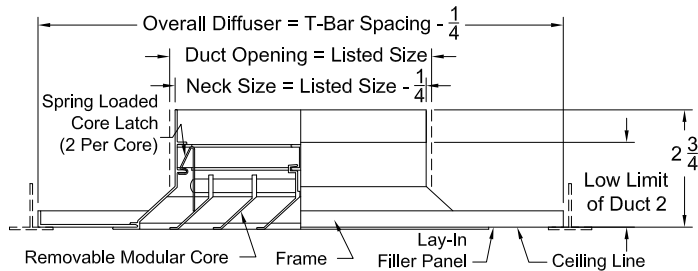

Tag:
Series : **PSA MODOB**

Square / Rectangular Modular Core Diffusers
Extruded Aluminum - 1, 2, 3 or 4 Cores

Models: PSA MODOB Surface Mount
 PSA MODOBTB Lay in T-Bar Panel

Model PSA MODOB (Surface Mount)

Model PSA MODOBTB (Lay in T-Bar Panel)

Filed Adjustable Air Deflection Patterns
 Obtained By Removing and Rearranging Modular Cores in Frames.

Notes: (check if provided)

1. Available Finishes	2. Available Accessories	3. Available Options	4. Construction Details
<input type="checkbox"/> White			<ul style="list-style-type: none"> Aluminum Extruded Construction