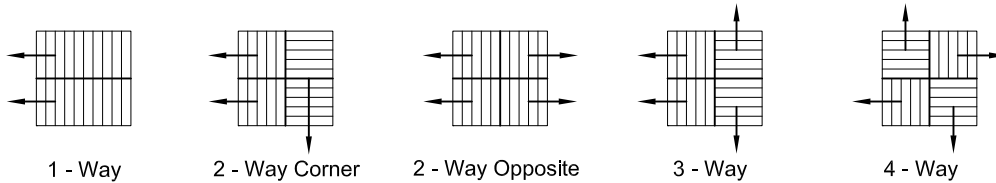

Tag:
Series : **PSA MODOB**

Square / Rectangular Modular Core Diffusers
Extruded Aluminum - 1, 2, 3 or 4 Cores

Models: PSA MODOB Surface Mount
 PSA MODOBTB Lay in T-Bar Panel

Model PSA MODOB (Surface Mount)

Model PSA MODOBTB (Lay in T-Bar Panel)

Filed Adjustable Air Deflection Patterns
 Obtained By Removing and Rearranging Modular Cores in Frames.

Notes: (check if provided)

1. Available Finishes	2. Available Accessories	3. Available Options	4. Construction Details
<input type="checkbox"/> White			<ul style="list-style-type: none"> Aluminum Extruded Construction