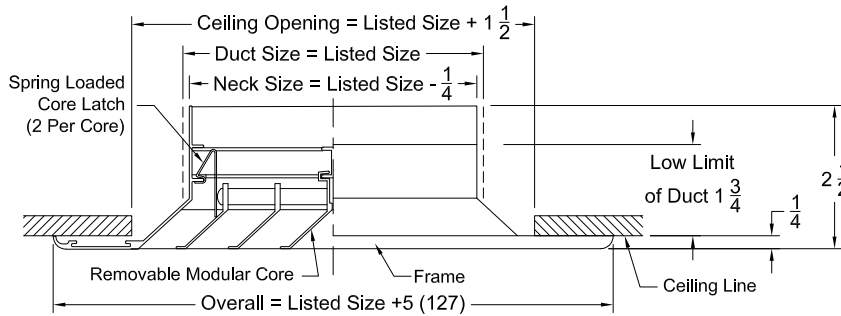

Tag:
Series : **PSA MODOB**

Square / Rectangular Modular Core Diffusers
Extruded Aluminum - 1, 2, 3 or 4 Cores

Models: PSA MODOB Surface Mount
 PSA MODOBTB Lay in T-Bar Panel

Model PSA MODOB (Surface Mount)

Model PSA MODOBTB (Lay in T-Bar Panel)

Filed Adjustable Air Deflection Patterns
 Obtained By Removing and Rearranging Modular Cores in Frames.

Notes: (check if provided)

1. Available Finishes	2. Available Accessories	3. Available Options	4. Construction Details
<input type="checkbox"/> White			<ul style="list-style-type: none"> Aluminum Extruded Construction