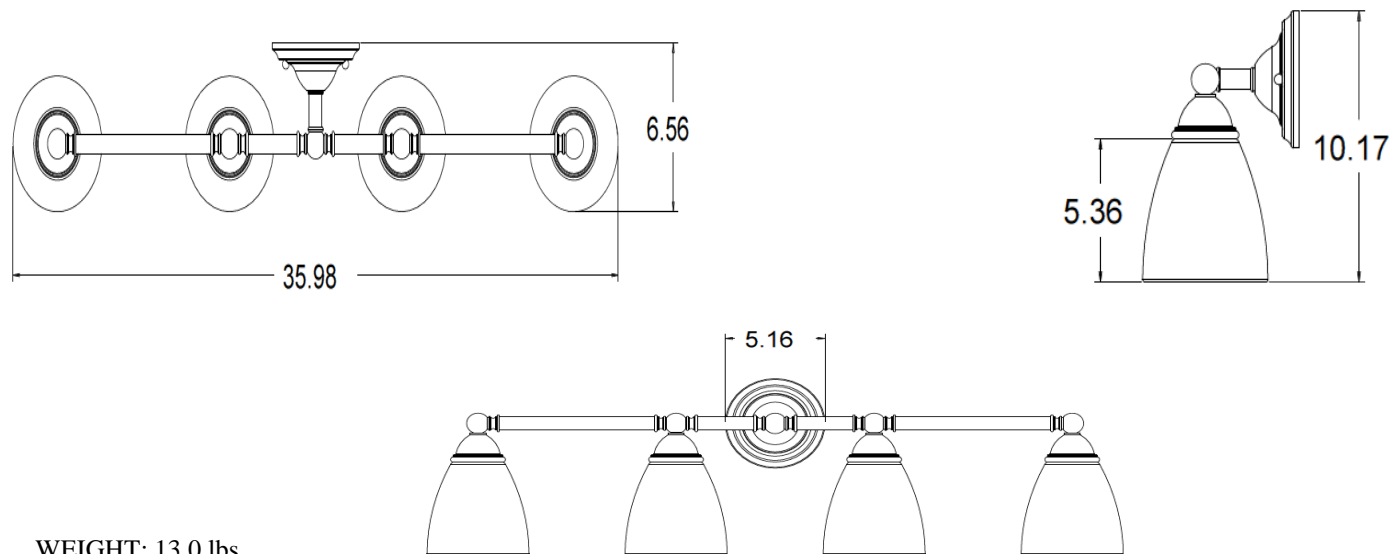

BRANTFORD[®] Technical Specification

YB2264

4-Globe Light Fixture

Dimensions:

Product Information:

Stock Numbers: YB2264CH – CHROME
YB2264BN – BRUSHED NICKEL
YB2264ORB – OIL RUBBED BRONZE

Globe Service Kit: YB2269

Materials: Zinc, glass

Voltage: 120v

Bulb: 100w max (not included); medium base

UL Listed: Yes – for dry locations

Important Notes: Turn off power during installation. Do not connect or disconnect under load.