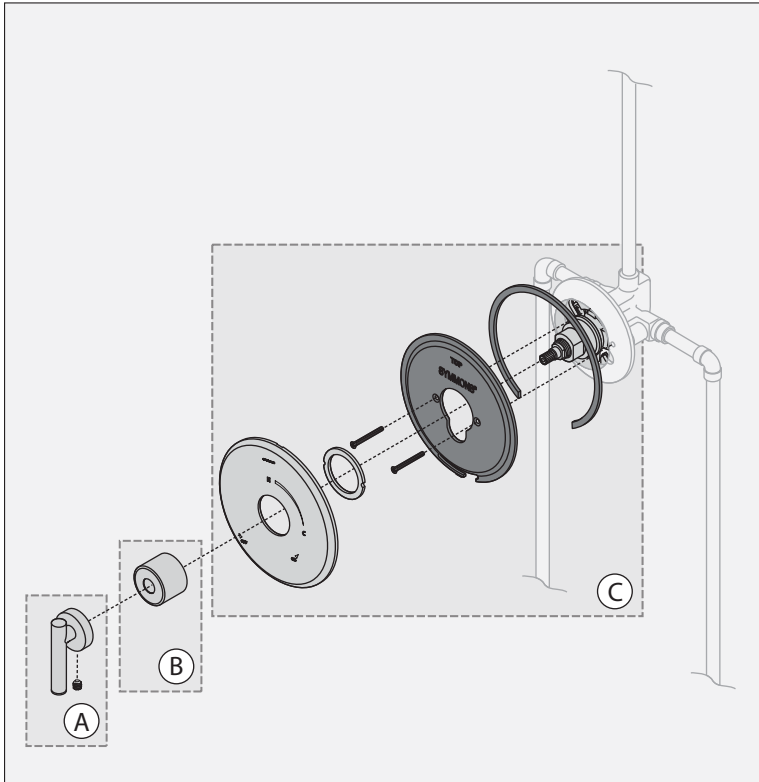

CD0385-3500-CYL-B-STN-TRM
 Shower Valve Trim
 Installation Guide

Parts Breakdown

Replacement Parts		
Item	Description	Part Number
A	Handle Assembly	T-242A-ASM-STN
B	Dome Cover	T-19-STN
C	Escutcheon Kit	T-273-NS-STN-K020

Tools Required for Installation	
Allen wrench (1/8")	
Phillips head screwdriver	