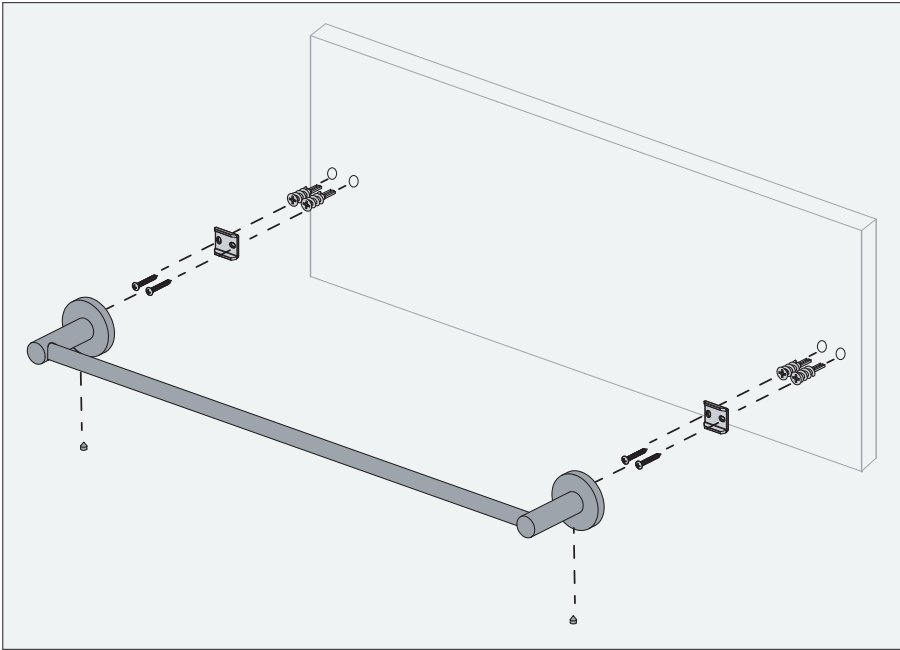

CD0256-353TB-24, CD0256-353TB-30
24" Towel Bar, 30" Towel Bar
Installation Guide

Parts Breakdown

Tools Required for Installation	
Allen Wrench (1/8")	
Drill (5/16")	