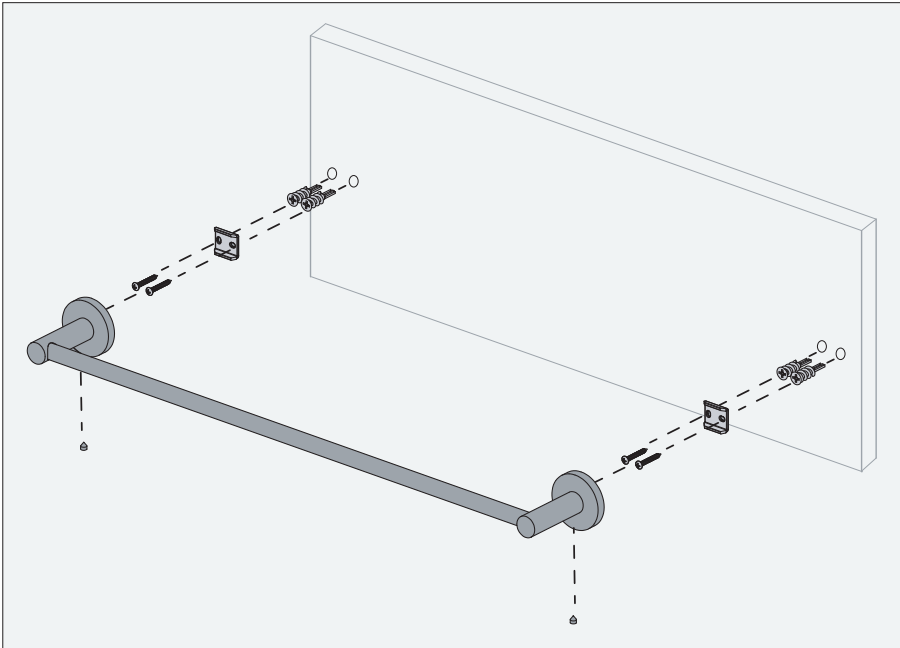

CD0256-353TB-24, CD0256-353TB-30
24" Towel Bar, 30" Towel Bar
Installation Guide

Parts Breakdown

Tools Required for Installation	
Allen Wrench (1/8")	
Drill (5/16")	