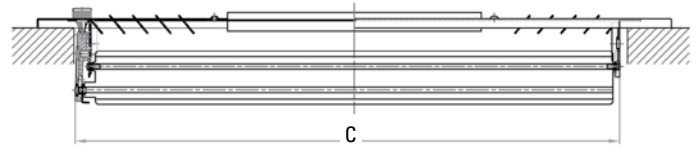

STAMPED STEEL SIDEWALL/CEILING REGISTER 3-WAY

Product Attributes

- All steel welded construction
- 1/2" spaced fins at 40 degrees
- For both sidewall and ceiling applications
- Three-way air pattern
- Ideal for shallow duct installation
- Integral multi-shutter damper
- Screws included
- Available in white

PS3WW

Specifications

Item No.	Size	Color	A	B	C	D
PS3WWUU	6x6	White	7.75"	7.75"	5.9"	5.63"
PS3WWXP	8x4	White	9.75"	5.75"	7.9"	3.7"
PS3WWXU	8x6	White	9.75"	7.75"	7.9"	5.63"
PS3WWXX	8x8	White	9.75"	9.75"	7.9"	7.63"
PS3WW10P	10x4	White	11.75"	5.75"	9.9"	3.7"
PS3WW10U	10x6	White	11.75"	7.75"	9.9"	5.63"
PS3WW10X	10x8	White	11.75"	9.75"	9.9"	7.63"
PS3WW1010	10x10	White	11.75"	11.75"	9.9"	9.67"
PS3WW12P	12x4	White	13.75"	5.75"	11.9"	3.7"
PS3WW12U	12x6	White	13.75"	7.75"	11.9"	5.63"
PS3WW12X	12x8	White	13.75"	9.75"	11.9"	7.63"
PS3WW1212	12x12	White	13.75"	13.75"	11.9"	11.67"
PS3WW14P	14x4	White	15.75"	5.75"	13.9"	3.7"
PS3WW14U	14x6	White	15.75"	7.75"	13.9"	5.63"
PS3WW14X	14x8	White	15.75"	9.75"	13.9"	7.63"
PS3WW1410	14x10	White	15.75"	11.75"	13.9"	9.67"
PS3WW1414	14x14	White	15.75"	15.75"	13.9"	11.65"
PS3WW16X	16x8	White	17.75"	9.75"	15.9"	7.63"

SIZE AVAILABILITY

		LENGTH					
		6	8	10	12	14	16
HEIGHT	4		X	X	X	X	
	6	X	X	X	X	X	
	8		X	X	X	X	X
	10			X		X	
	12				X		
14					X		

Warranty

1-year limited warranty.