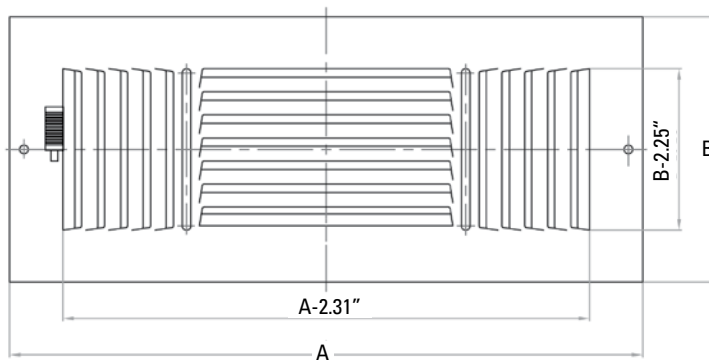

STAMPED STEEL SIDEWALL/CEILING REGISTER 3-WAY

Product Attributes

- All steel welded construction
- 1/2" spaced fins at 40 degrees
- For both sidewall and ceiling applications
- Three-way air pattern
- Ideal for shallow duct installation
- Integral multi-shutter damper
- Screws included
- Available in white

PS3WW

Specifications

Item No.	Size	Color	A	B	C	D
PS3WWUU	6x6	White	7.75"	7.75"	5.9"	5.63"
PS3WWXP	8x4	White	9.75"	5.75"	7.9"	3.7"
PS3WWXU	8x6	White	9.75"	7.75"	7.9"	5.63"
PS3WWXX	8x8	White	9.75"	9.75"	7.9"	7.63"
PS3WW10P	10x4	White	11.75"	5.75"	9.9"	3.7"
PS3WW10U	10x6	White	11.75"	7.75"	9.9"	5.63"
PS3WW10X	10x8	White	11.75"	9.75"	9.9"	7.63"
PS3WW1010	10x10	White	11.75"	11.75"	9.9"	9.67"
PS3WW12P	12x4	White	13.75"	5.75"	11.9"	3.7"
PS3WW12U	12x6	White	13.75"	7.75"	11.9"	5.63"
PS3WW12X	12x8	White	13.75"	9.75"	11.9"	7.63"
PS3WW1212	12x12	White	13.75"	13.75"	11.9"	11.67"
PS3WW14P	14x4	White	15.75"	5.75"	13.9"	3.7"
PS3WW14U	14x6	White	15.75"	7.75"	13.9"	5.63"
PS3WW14X	14x8	White	15.75"	9.75"	13.9"	7.63"
PS3WW1410	14x10	White	15.75"	11.75"	13.9"	9.67"
PS3WW1414	14x14	White	15.75"	15.75"	13.9"	11.65"
PS3WW16X	16x8	White	17.75"	9.75"	15.9"	7.63"

SIZE AVAILABILITY

		LENGTH					
		6	8	10	12	14	16
HEIGHT	4		X	X	X	X	
	6	X	X	X	X	X	
	8		X	X	X	X	X
	10			X		X	
	12				X		
14					X		

Warranty

1-year limited warranty.