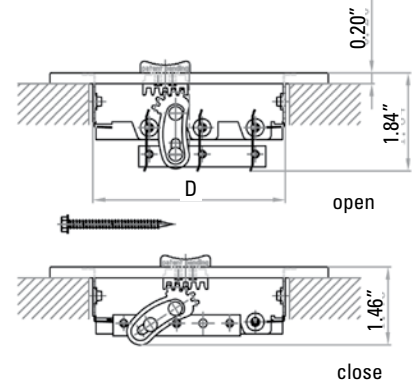

STAMPED STEEL SIDEWALL/CEILING REGISTER 3-WAY

Product Attributes

- All steel welded construction
- 1/2" spaced fins at 40 degrees
- For both sidewall and ceiling applications
- Three-way air pattern
- Ideal for shallow duct installation
- Integral multi-shutter damper
- Screws included
- Available in white

PS3WW

Specifications

Item No.	Size	Color	A	B	C	D
PS3WWUU	6x6	White	7.75"	7.75"	5.9"	5.63"
PS3WWXP	8x4	White	9.75"	5.75"	7.9"	3.7"
PS3WWXU	8x6	White	9.75"	7.75"	7.9"	5.63"
PS3WWXX	8x8	White	9.75"	9.75"	7.9"	7.63"
PS3WW10P	10x4	White	11.75"	5.75"	9.9"	3.7"
PS3WW10U	10x6	White	11.75"	7.75"	9.9"	5.63"
PS3WW10X	10x8	White	11.75"	9.75"	9.9"	7.63"
PS3WW1010	10x10	White	11.75"	11.75"	9.9"	9.67"
PS3WW12P	12x4	White	13.75"	5.75"	11.9"	3.7"
PS3WW12U	12x6	White	13.75"	7.75"	11.9"	5.63"
PS3WW12X	12x8	White	13.75"	9.75"	11.9"	7.63"
PS3WW1212	12x12	White	13.75"	13.75"	11.9"	11.67"
PS3WW14P	14x4	White	15.75"	5.75"	13.9"	3.7"
PS3WW14U	14x6	White	15.75"	7.75"	13.9"	5.63"
PS3WW14X	14x8	White	15.75"	9.75"	13.9"	7.63"
PS3WW1410	14x10	White	15.75"	11.75"	13.9"	9.67"
PS3WW1414	14x14	White	15.75"	15.75"	13.9"	11.65"
PS3WW16X	16x8	White	17.75"	9.75"	15.9"	7.63"

SIZE AVAILABILITY

		LENGTH					
		6	8	10	12	14	16
HEIGHT	4		X	X	X	X	
	6	X	X	X	X	X	
	8		X	X	X	X	X
	10			X		X	
	12				X		
14					X		

Warranty

1-year limited warranty.