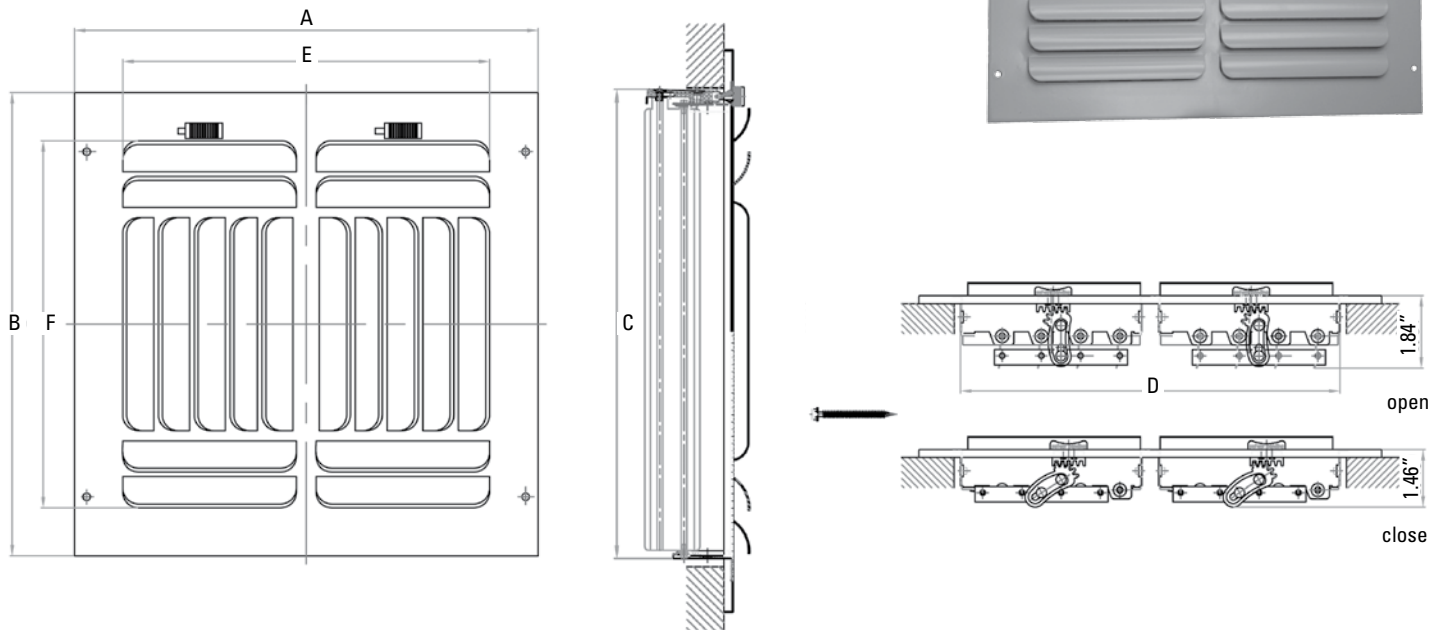

# STAMPED STEEL CURVED BLADE REGISTER 4-WAY

## Product Attributes

- All steel welded curved blade construction
- For both sidewall and ceiling applications
- Four-way air pattern
- Integral multi-shutter damper
- Heights 10" and larger require double valves
- Screws included
- Available in white

## Specifications

Item No.	Size	Color	A	B	C	D	E	F
PS4CWUU	6x6	White	7.75"	7.75"	5.9"	5.63"	5.3"	5.4"
PS4CWXX	8x8	White	9.75"	9.75"	7.9"	7.63"	7.3"	7.4"
PS4CW1010	10x10	White	11.75"	11.75"	9.9"	9.67"	9.3"	9.3"
PS4CW1212	12x12	White	13.75"	13.75"	11.9"	11.67"	11.3"	11.3"
PS4CW1414	14x14	White	15.75"	15.75"	13.9"	13.67"	13.3"	13.3"

### SIZE AVAILABILITY

		LENGTH				
		6	8	10	12	14
HEIGHT	6	X				
	8		X			
	10			X		
	12				X	
	14					X