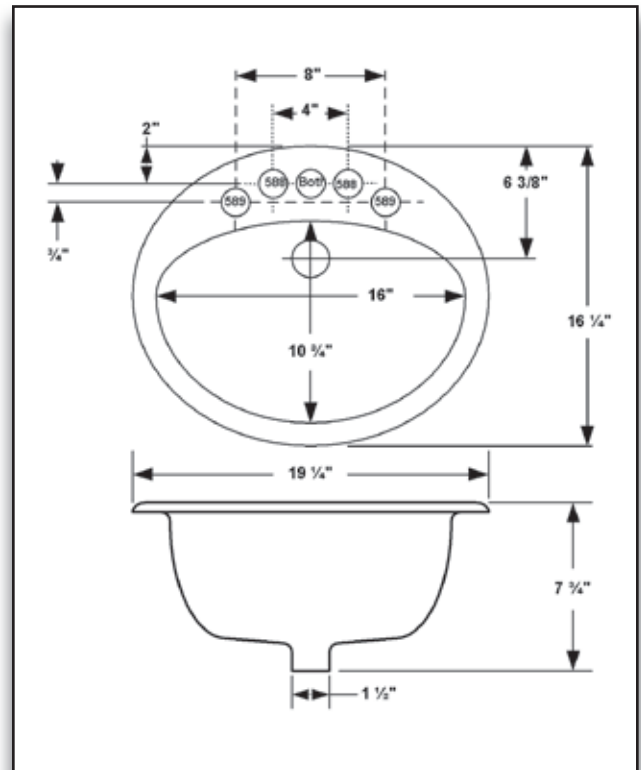

19 1/4" x 16 1/4" Oval Lavatory
Self Rimming

* No Overflow Outlet

Cat. No.	Size	Center Set	Ship Wt.
588	19 1/4" x 16 1/4"	4"	40 lbs.
589	19 1/4" x 16 1/4"	8"	40 lbs.

ACID RESISTANT ENAMEL ON CAST IRON
*Rough-in dimensions may vary 1/4"