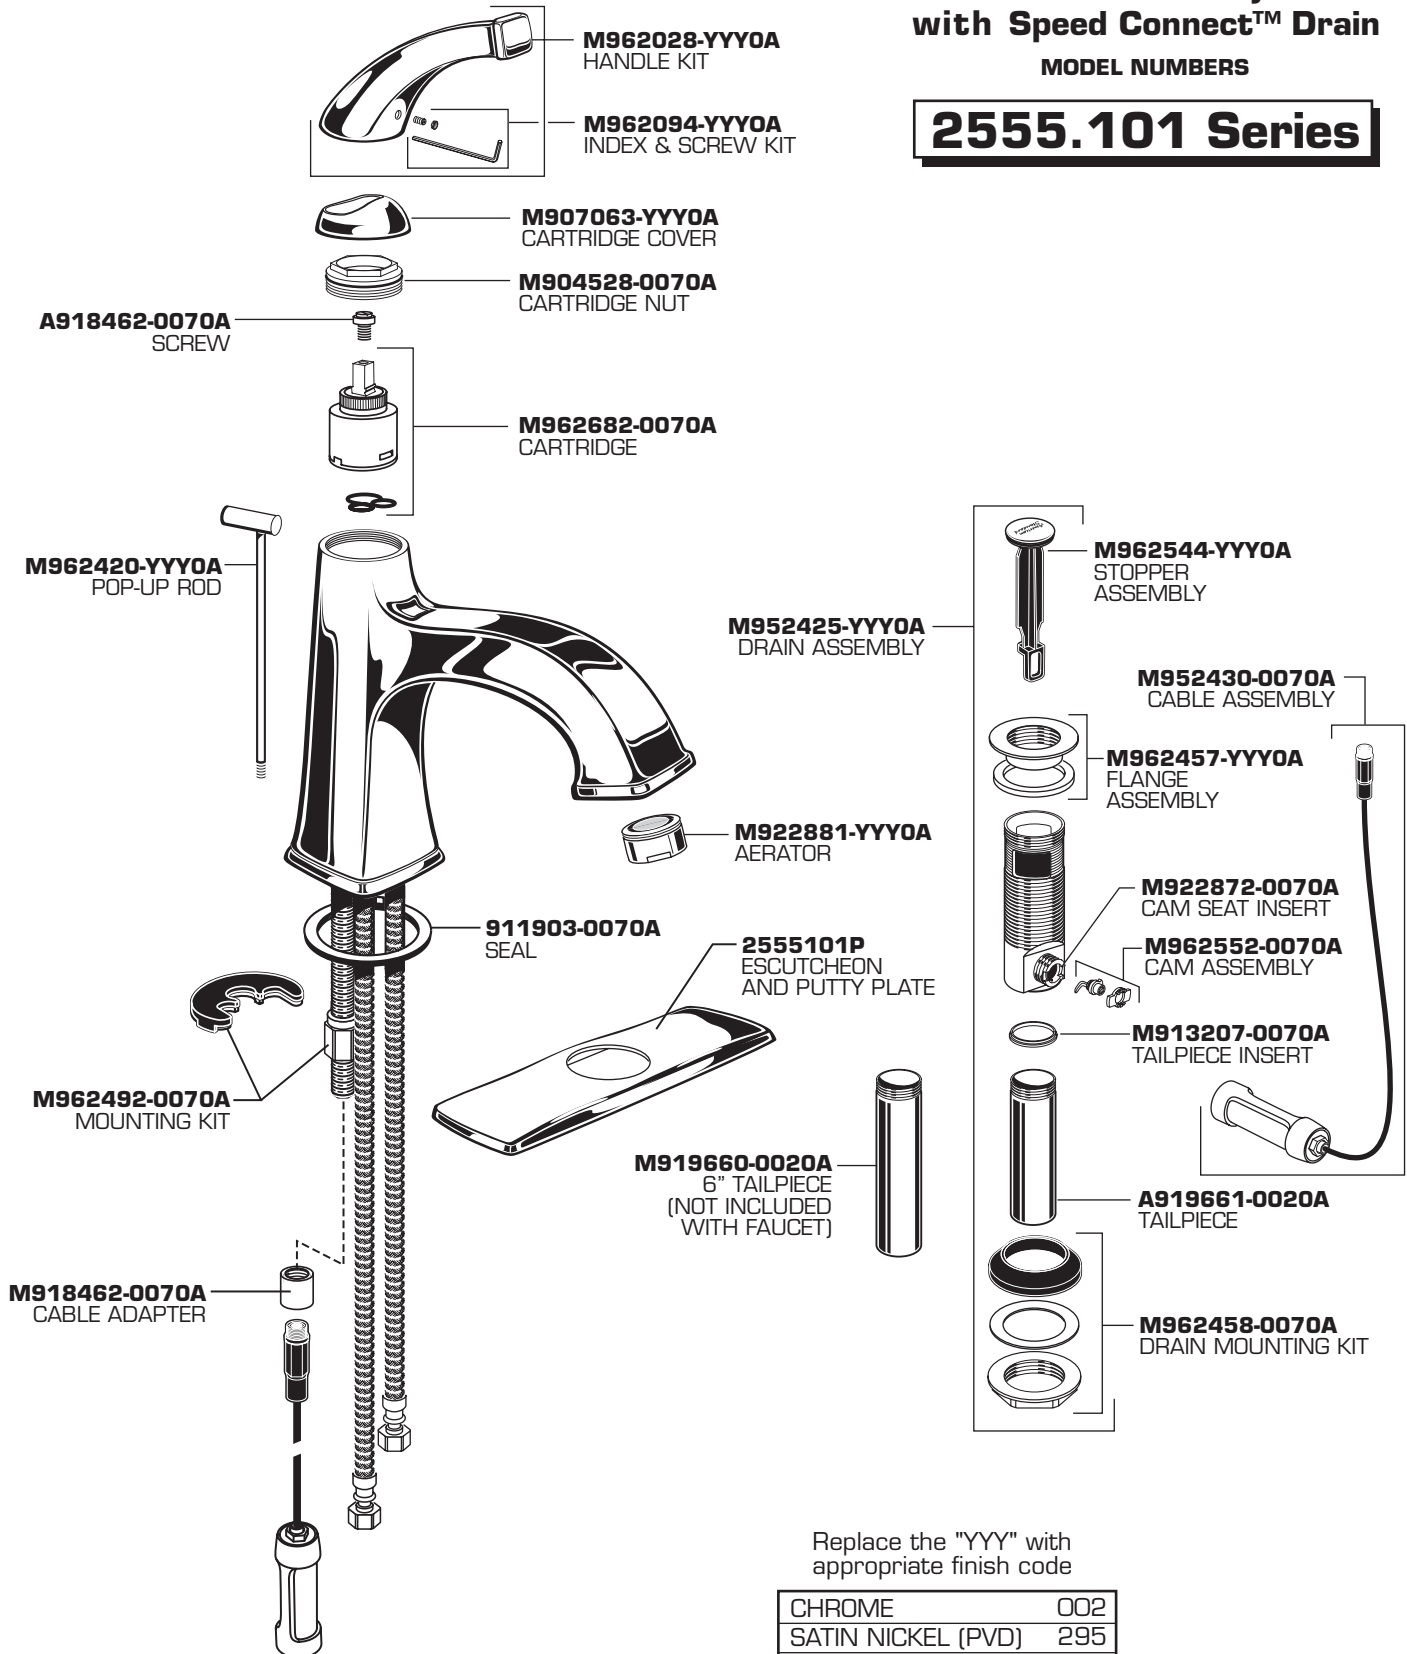

*American Standard*

**TOWNSQUARE™**  
**Monoblock Lavatory Faucet**  
**with Speed Connect™ Drain**

MODEL NUMBERS

**2555.101 Series**

Replace the "YYY" with appropriate finish code

CHROME	002
SATIN NICKEL (PVD)	295
OIL RUBBED BRONZE	224