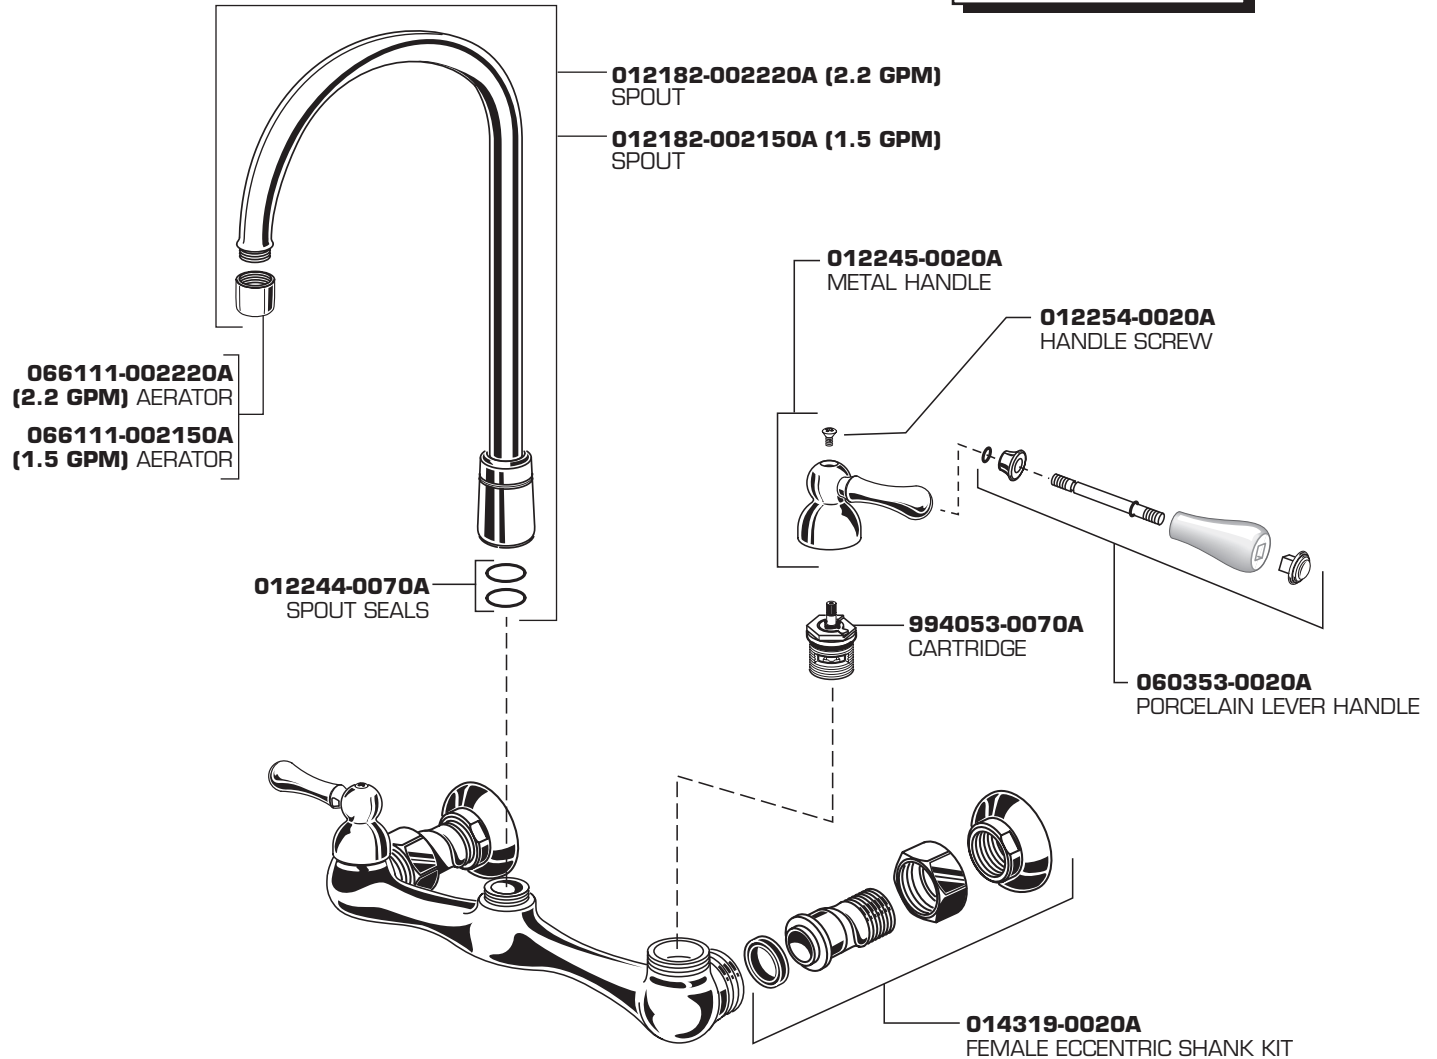

American Standard

Exposed Wall Mount Sink Faucet with Gooseneck Spout

MODEL NUMBER

7293.152
7293.252
7293.252F15

Appropriate finish code

CHROME 002

HOT LINE FOR HELP

For toll-free information and answers to your questions, call:
1-800-442-1902
Weekdays 8:00 a.m. to 6:00 p.m. EST
IN CANADA 1-800-387-0369 (TORONTO 1-905-306-1093)
Weekdays 8:00 a.m. to 7:00 p.m. EST
IN MEXICO 01-800-839-1200

Product names listed herein are trademarks of American Standard Inc.
© AS America, Inc. 2008

5

CARE INSTRUCTIONS:

DO: SIMPLY RINSE THE PRODUCT CLEAN WITH CLEAR WATER. DRY WITH A SOFT COTTON FLANNEL CLOTH.