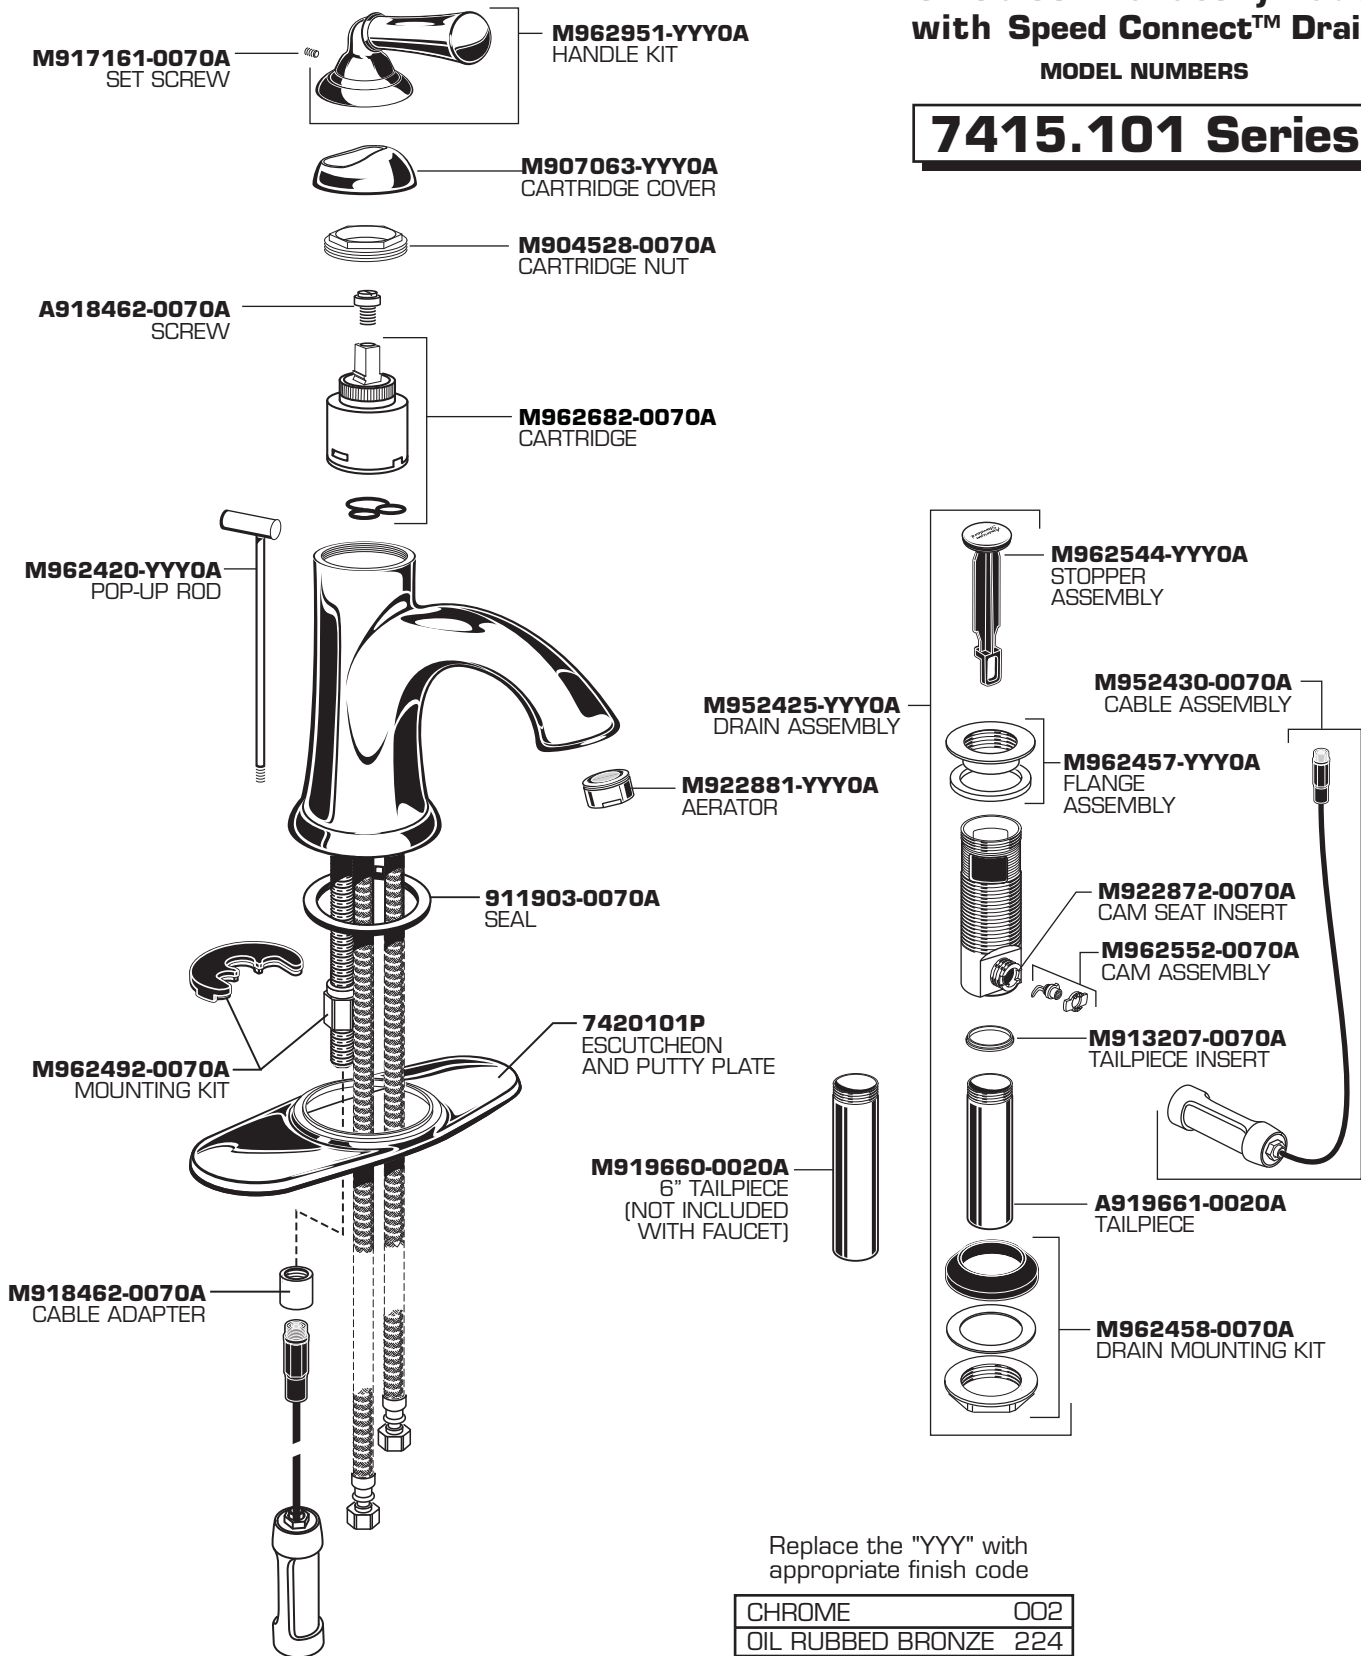

*American Standard*

**PORTSMOUTH®**  
**Momoblock Lavatory Faucet**  
**with Speed Connect™ Drain**  
**MODEL NUMBERS**

**7415.101 Series**

Replace the "YYY" with appropriate finish code

CHROME	002
OIL RUBBED BRONZE	224
SATIN NICKEL (PVD)	295

*American Standard*

**PORTSMOUTH®**  
**Momoblock Lavatory Faucet**  
**with Speed Connect™ Drain**

MODEL NUMBER

**7420.101 Series**

Replace the "YYY" with appropriate finish code

CHROME	002
OIL RUBBED BRONZE	224
SATIN NICKEL (PVD)	295