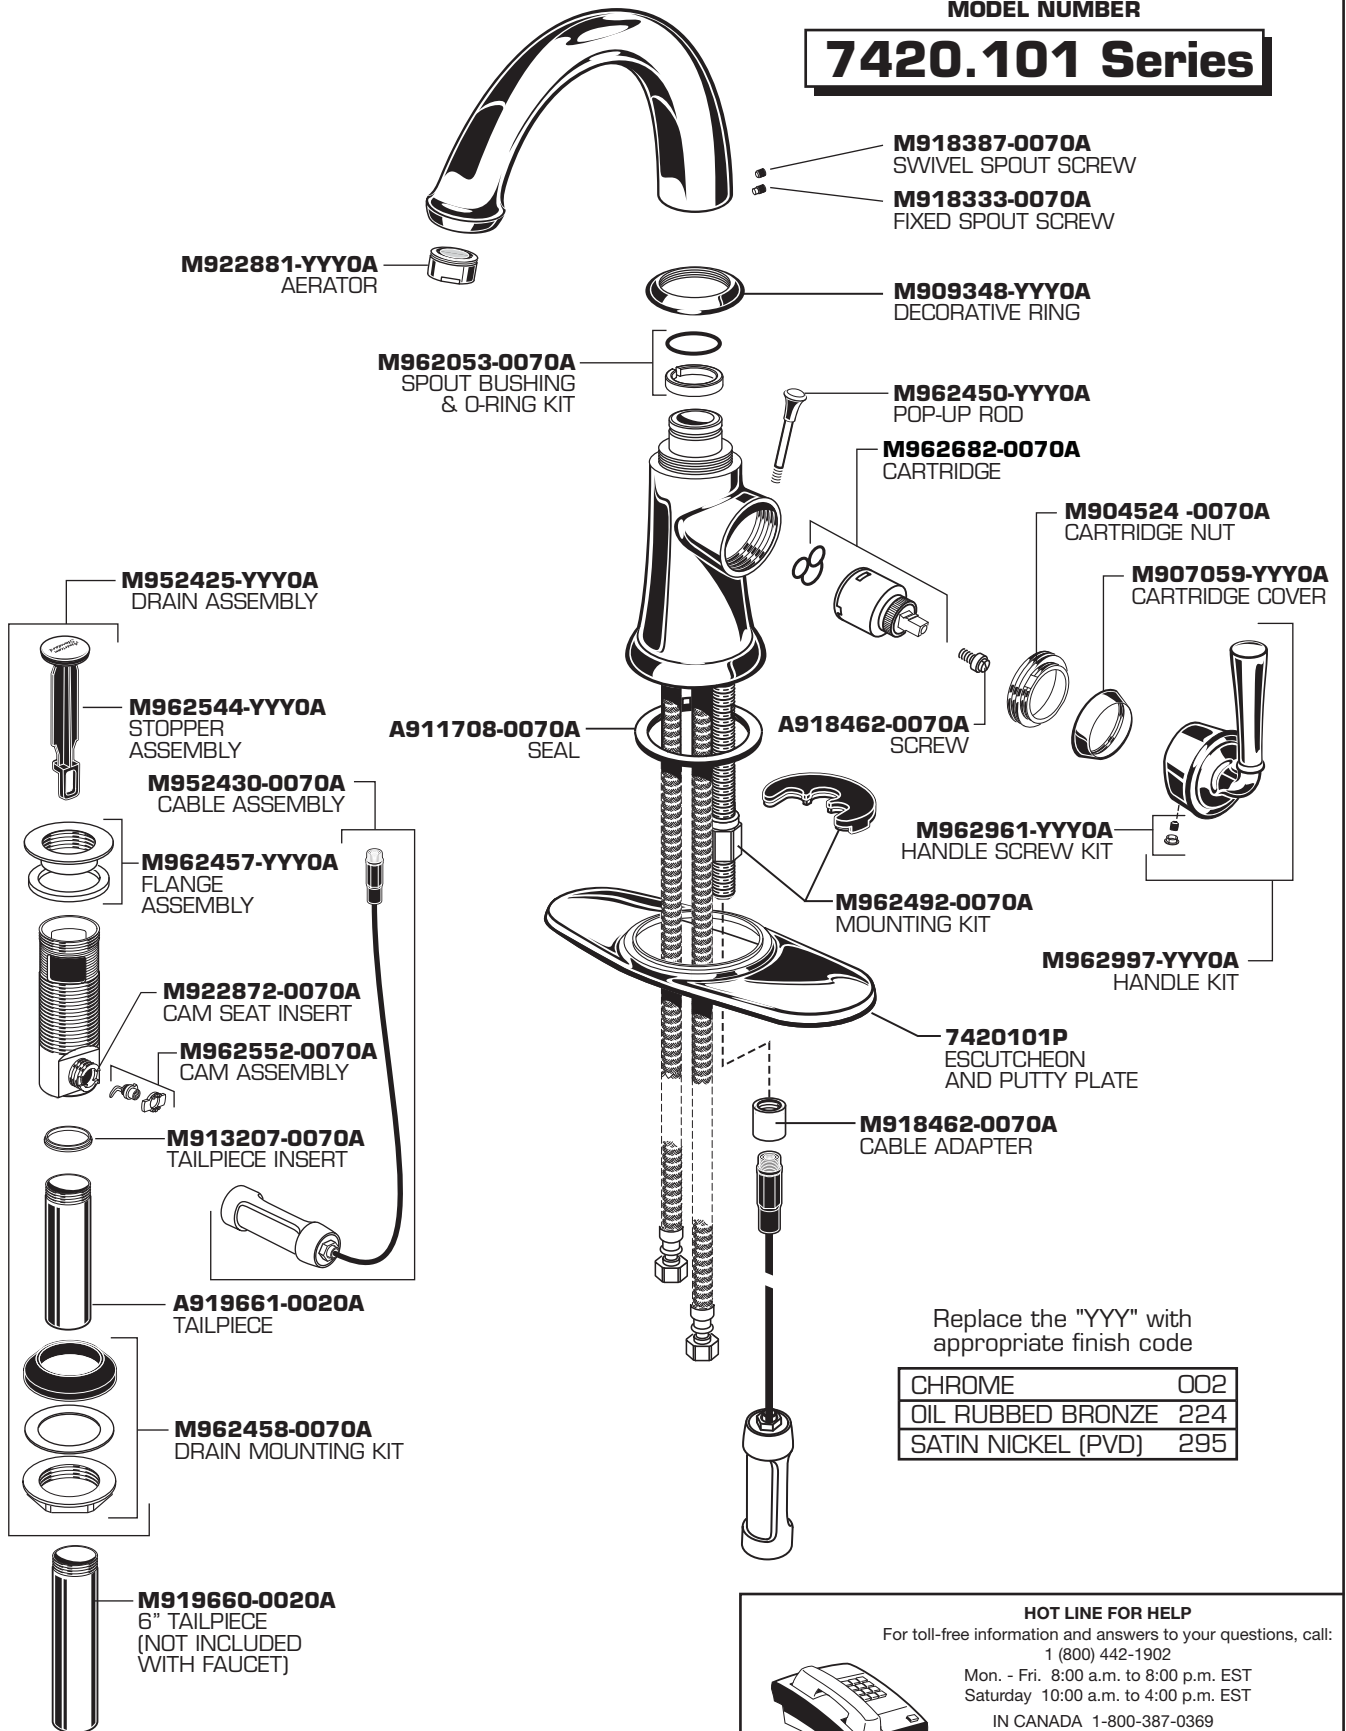

*American Standard*

**PORTSMOUTH®**  
**Momoblock Lavatory Faucet**  
**with Speed Connect™ Drain**  
**MODEL NUMBERS**

**7415.101 Series**

Replace the "YYY" with appropriate finish code

CHROME	002
OIL RUBBED BRONZE	224
SATIN NICKEL (PVD)	295

*American Standard*

**PORTSMOUTH®**  
**Momoblock Lavatory Faucet**  
**with Speed Connect™ Drain**

MODEL NUMBER

**7420.101 Series**

Replace the "YYY" with appropriate finish code

CHROME	002
OIL RUBBED BRONZE	224
SATIN NICKEL (PVD)	295